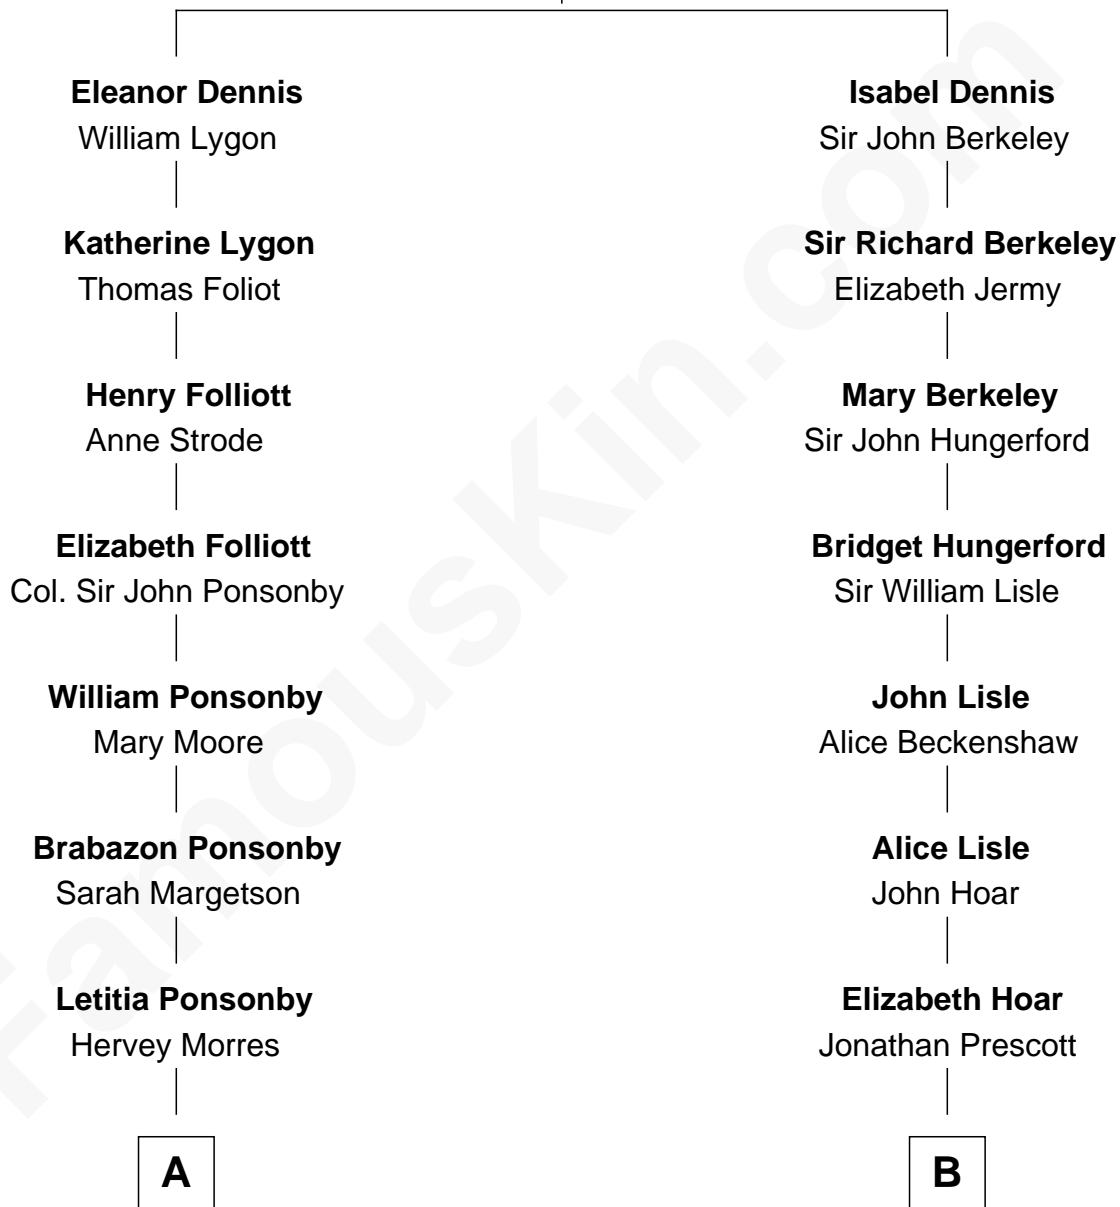

FamousKin.com

Relationship Chart of

Sir Winston Churchill

Prime Minister of the United Kingdom

12th cousin 1 time removed of

Robert Frost

Poet and Playwright

Sir William Dennis

Anne Berkeley

A

Letitia Morres
Sir Randal William McDonnell

Anne Catherine McDonnell
Sir Henry Vane

Frances Anne Emily Vane-Tempest
Sir Charles William Stewart

Frances Anne Emily Vane
Sir John Winston Spencer-Churchill