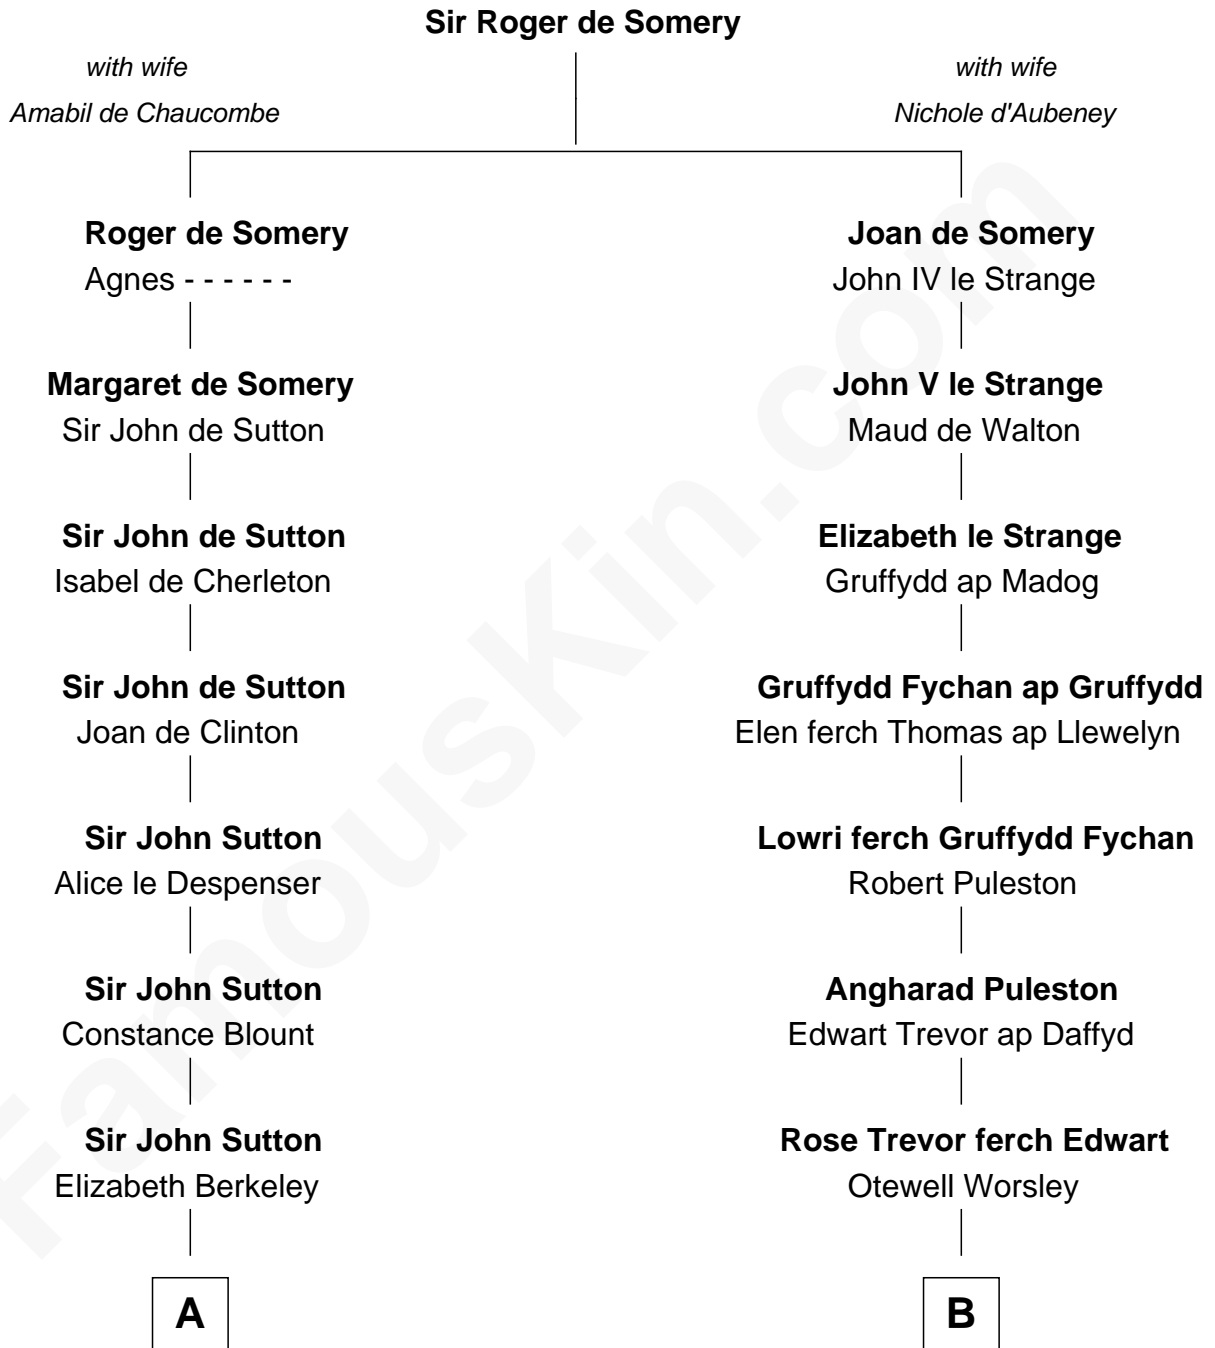

## Relationship Chart of

### Sir Winston Churchill

*Prime Minister of the United Kingdom*

20th cousin 1 time removed of

**Robert Frost**

*Poet and Playwright*

**C**

**Jane Paget**  
George Stewart

**Jane Stewart**  
Sir George Spencer-Churchill