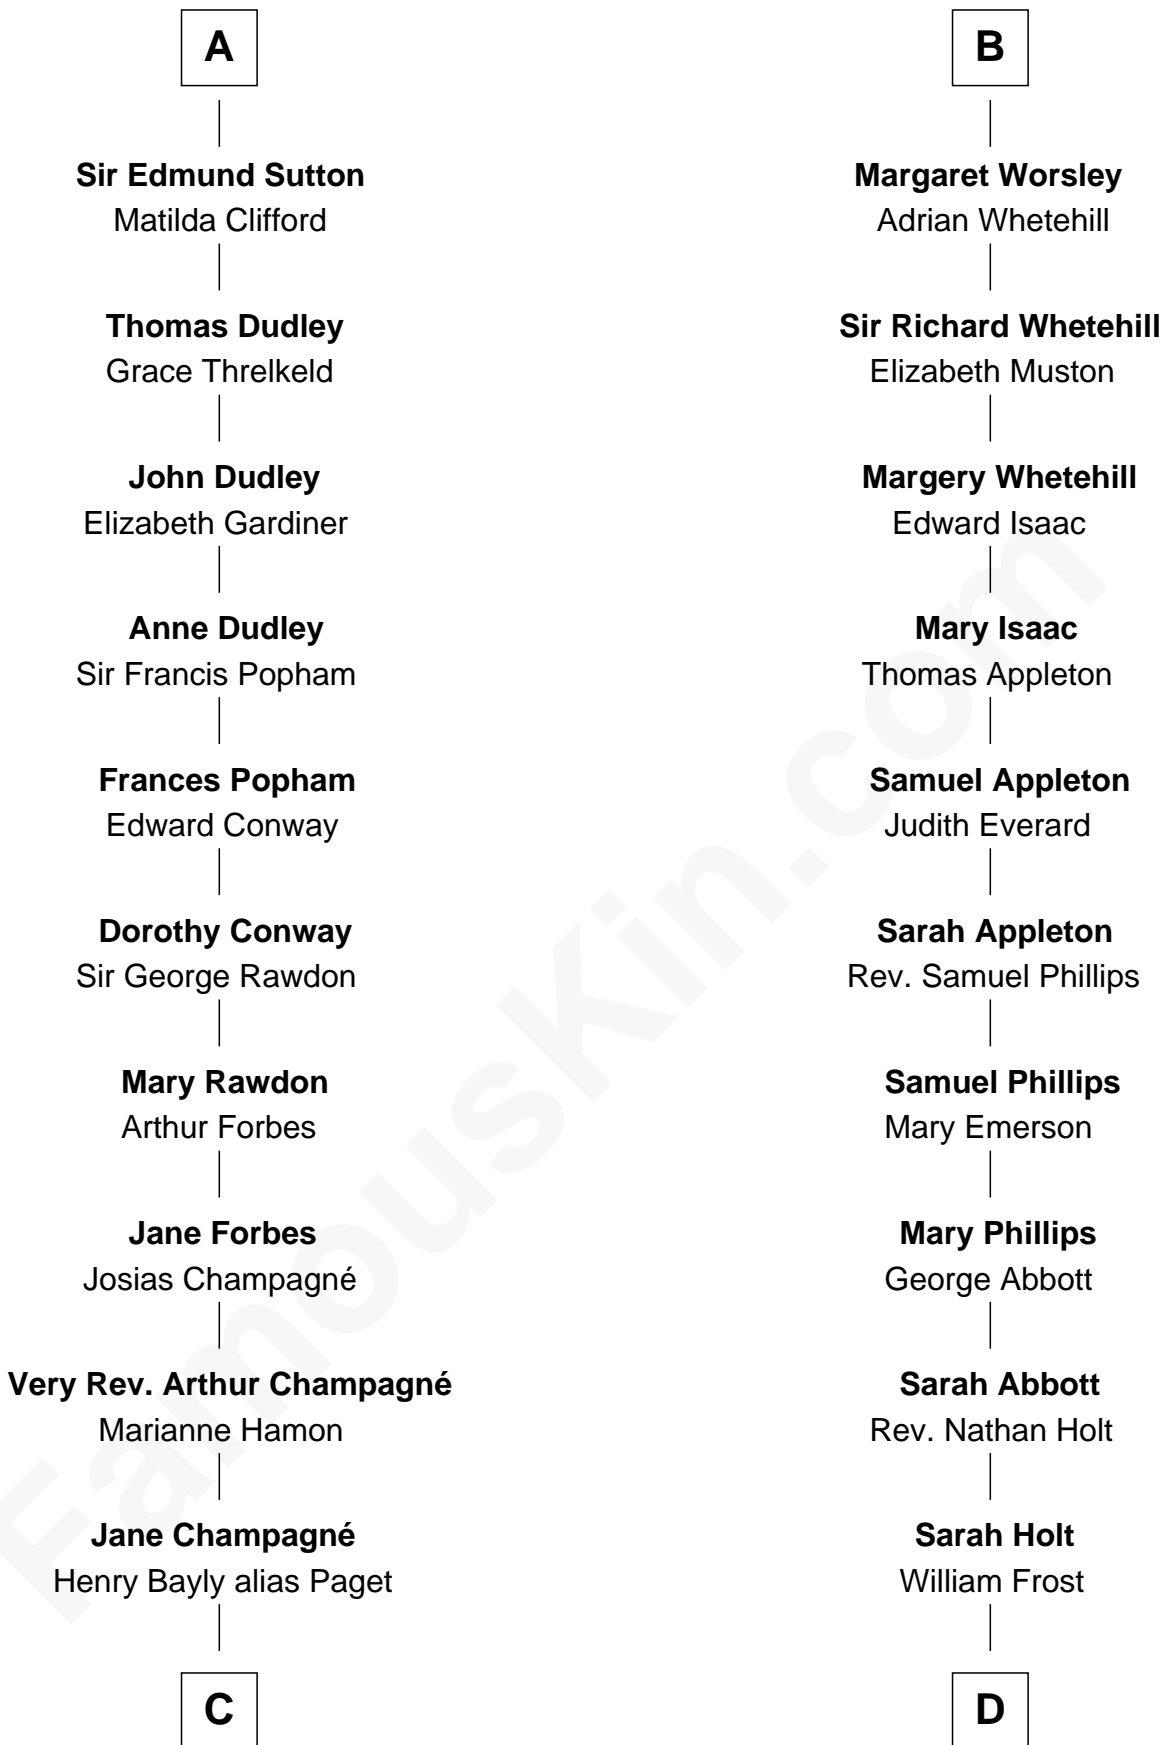

## Relationship Chart of

### Sir Winston Churchill

*Prime Minister of the United Kingdom*

20th cousin 1 time removed of

**Robert Frost**

*Poet and Playwright*

**C**

**Jane Paget**  
George Stewart

**Jane Stewart**  
Sir George Spencer-Churchill

**Sir John Winston Spencer-Churchill**  
Frances Anne Emily Vane

**Randolph Henry Spencer-Churchill**  
Jeanette Jerome

**Sir Winston Churchill**  
*Prime Minister of the United Kingdom*

**D**

**Samuel Abbott Frost**  
Mary Blunt