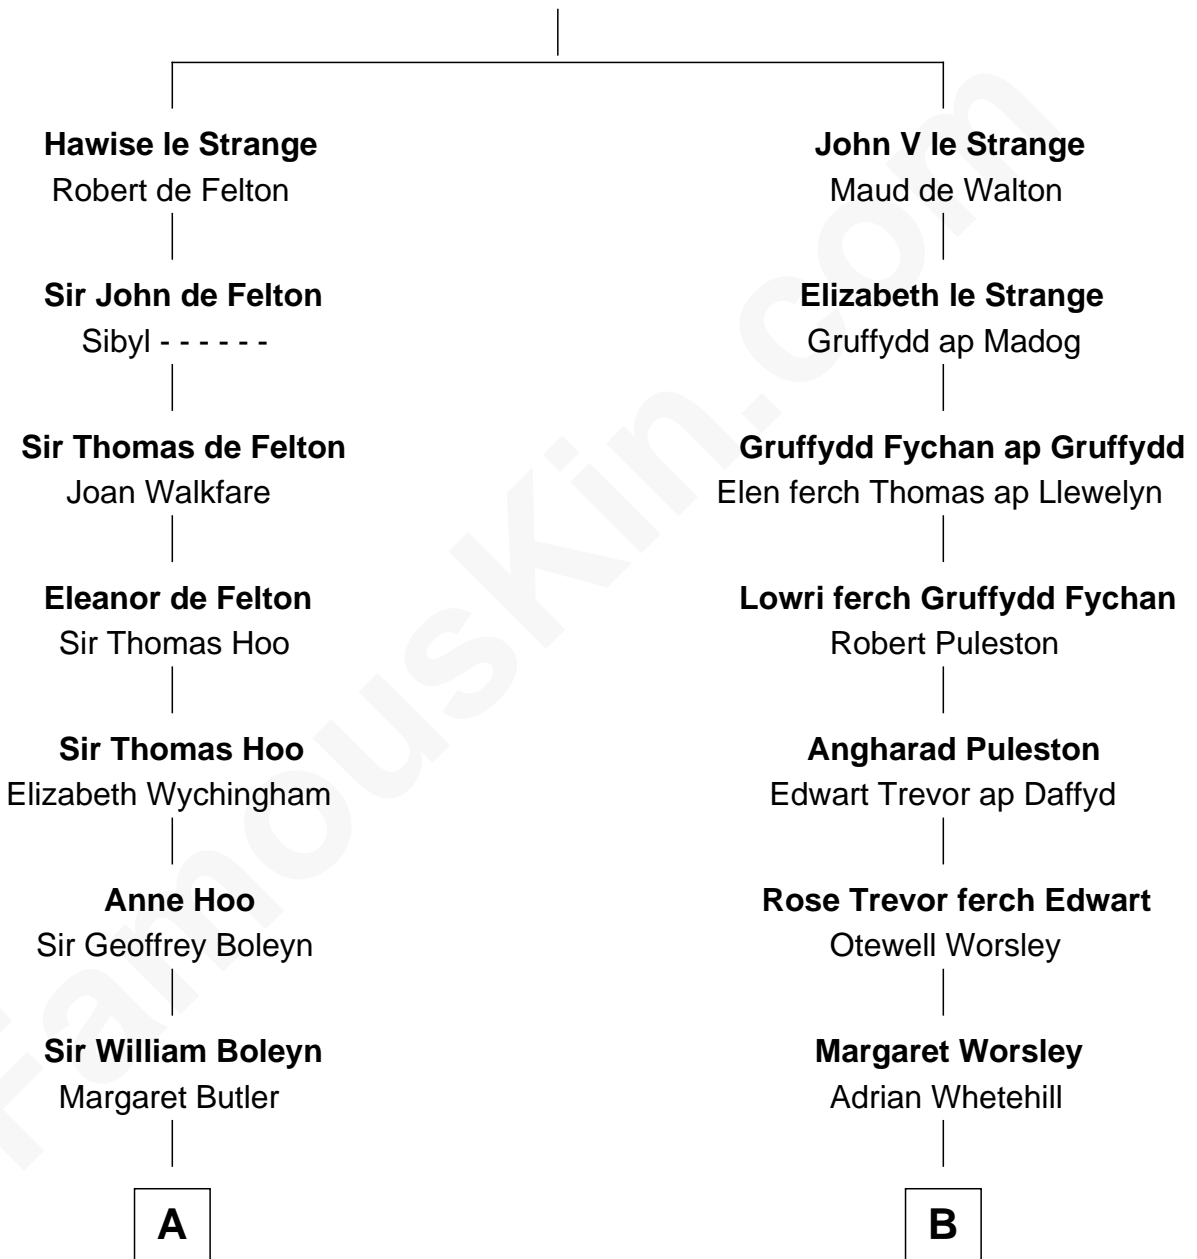

## Relationship Chart of

### Sir Winston Churchill

*Prime Minister of the United Kingdom*

19th cousin 2 times removed of

**Robert Frost**

*Poet and Playwright*

**John IV le Strange**

Joan de Somery

**C**

**Jane Paget**  
George Stewart

**Jane Stewart**  
Sir George Spencer-Churchill

**Sir John Winston Spencer-Churchill**  
Frances Anne Emily Vane

**Randolph Henry Spencer-Churchill**  
Jeanette Jerome

**Sir Winston Churchill**  
*Prime Minister of the United Kingdom*