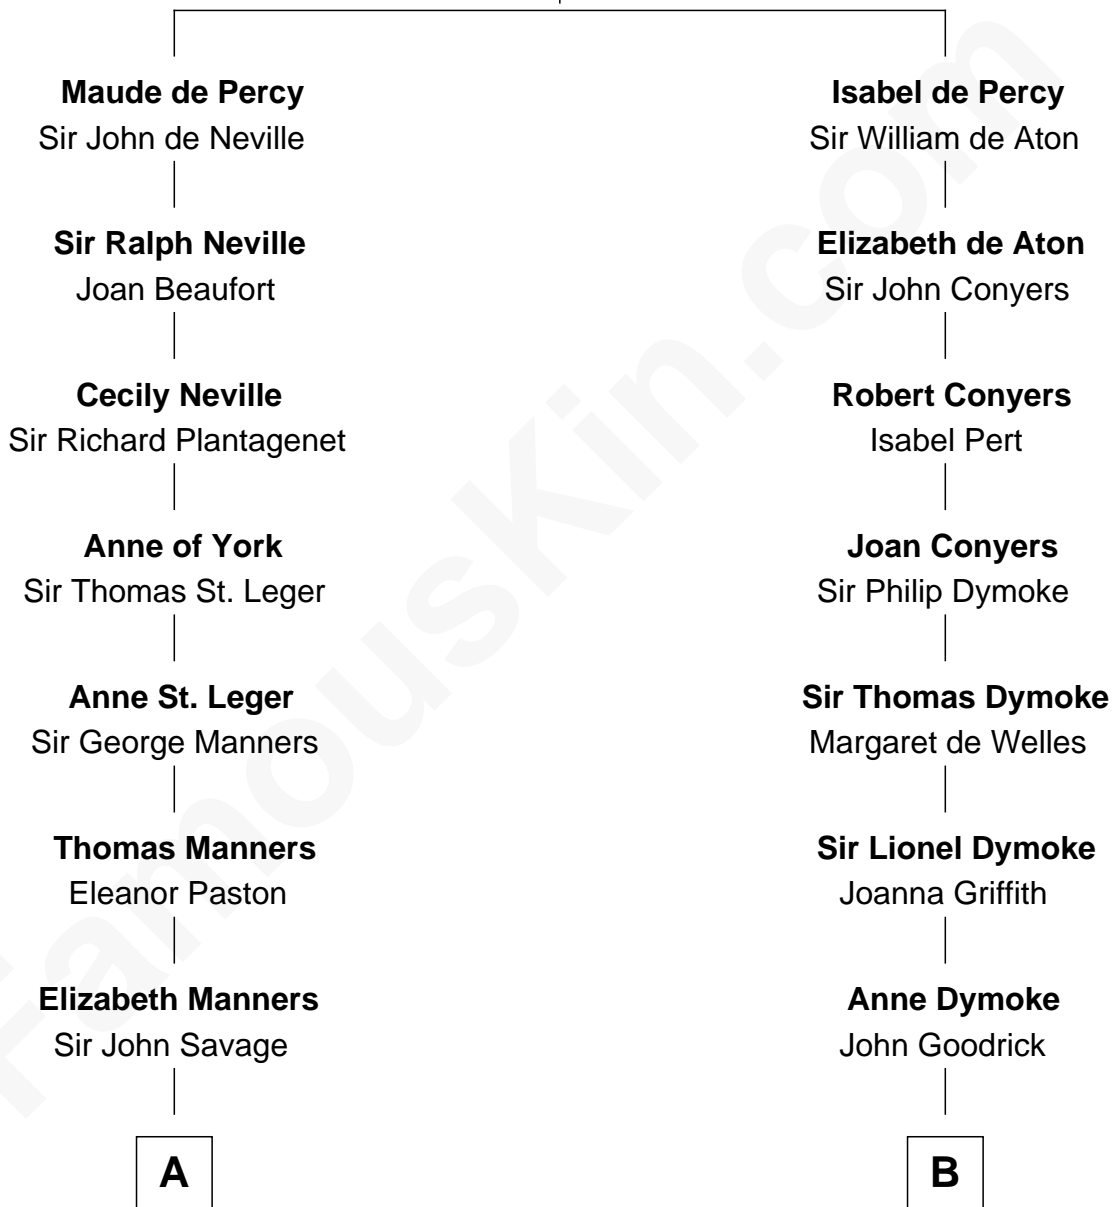

## Relationship Chart of

### Sir Winston Churchill

*Prime Minister of the United Kingdom*

17th cousin 1 time removed of

**Robert Frost**

*Poet and Playwright*

**Sir Henry de Percy**

Idoine de Clifford

**C**

**William Prescott Frost**

Isabella Moodie

**Robert Frost**

*Poet and Playwright*

FamousKin.com