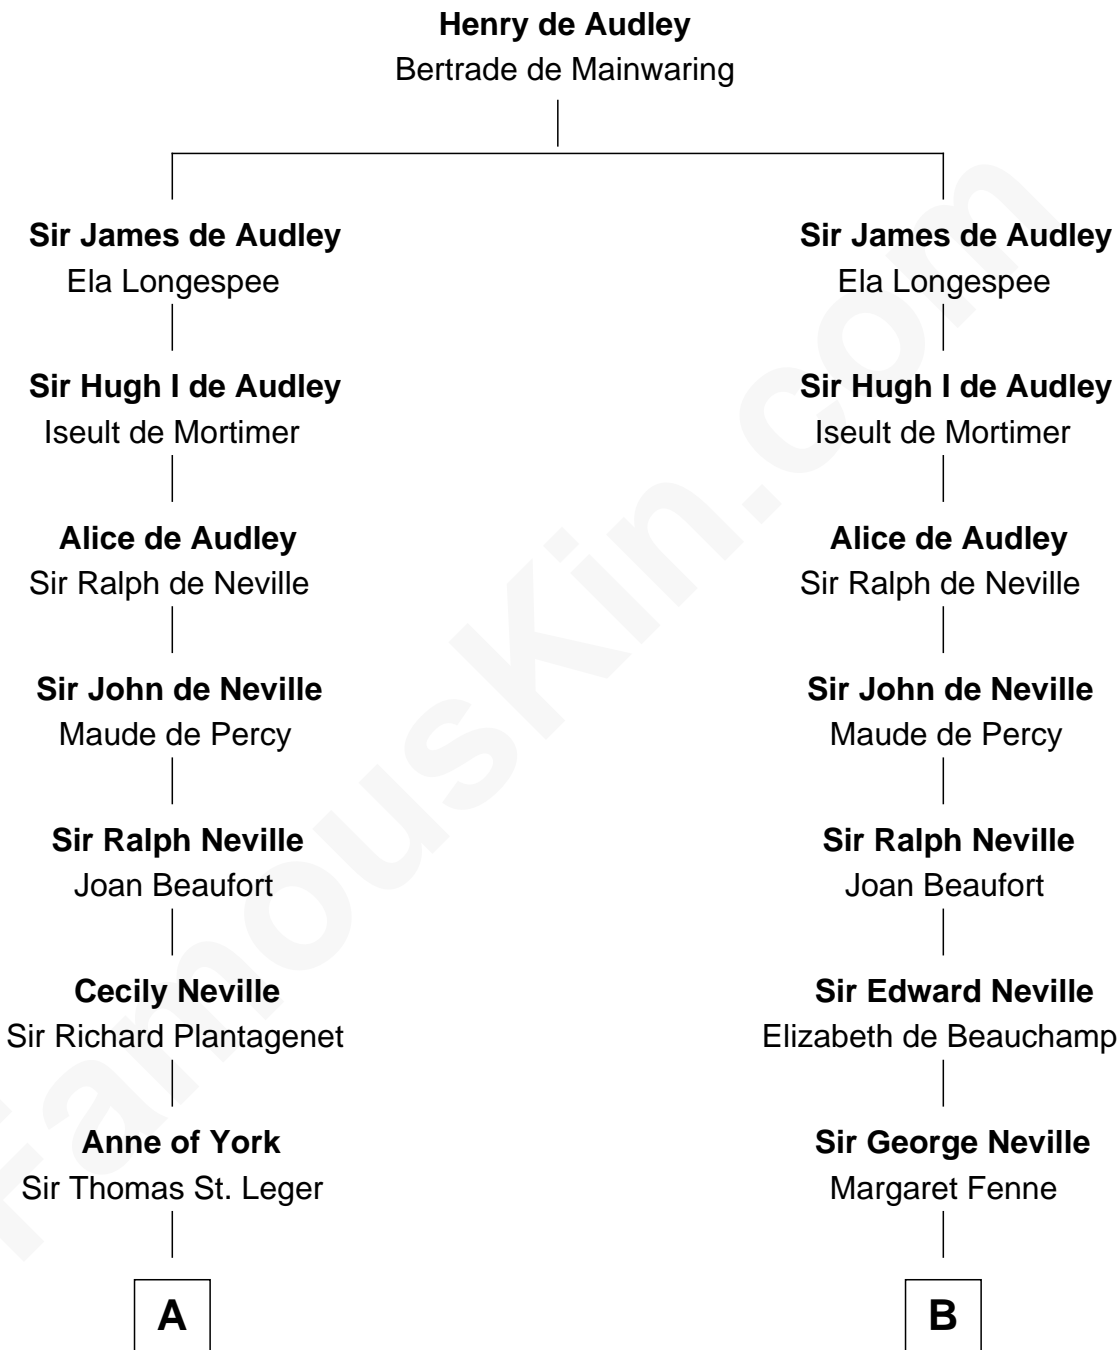

# FamousKin.com

## Relationship Chart of

### Sir Winston Churchill

*Prime Minister of the United Kingdom*

20th cousin 1 time removed of

**Anthony West**

*Novelist and writer for the New Yorker*

**C**

**Jane Stewart**  
Sir George Spencer-Churchill