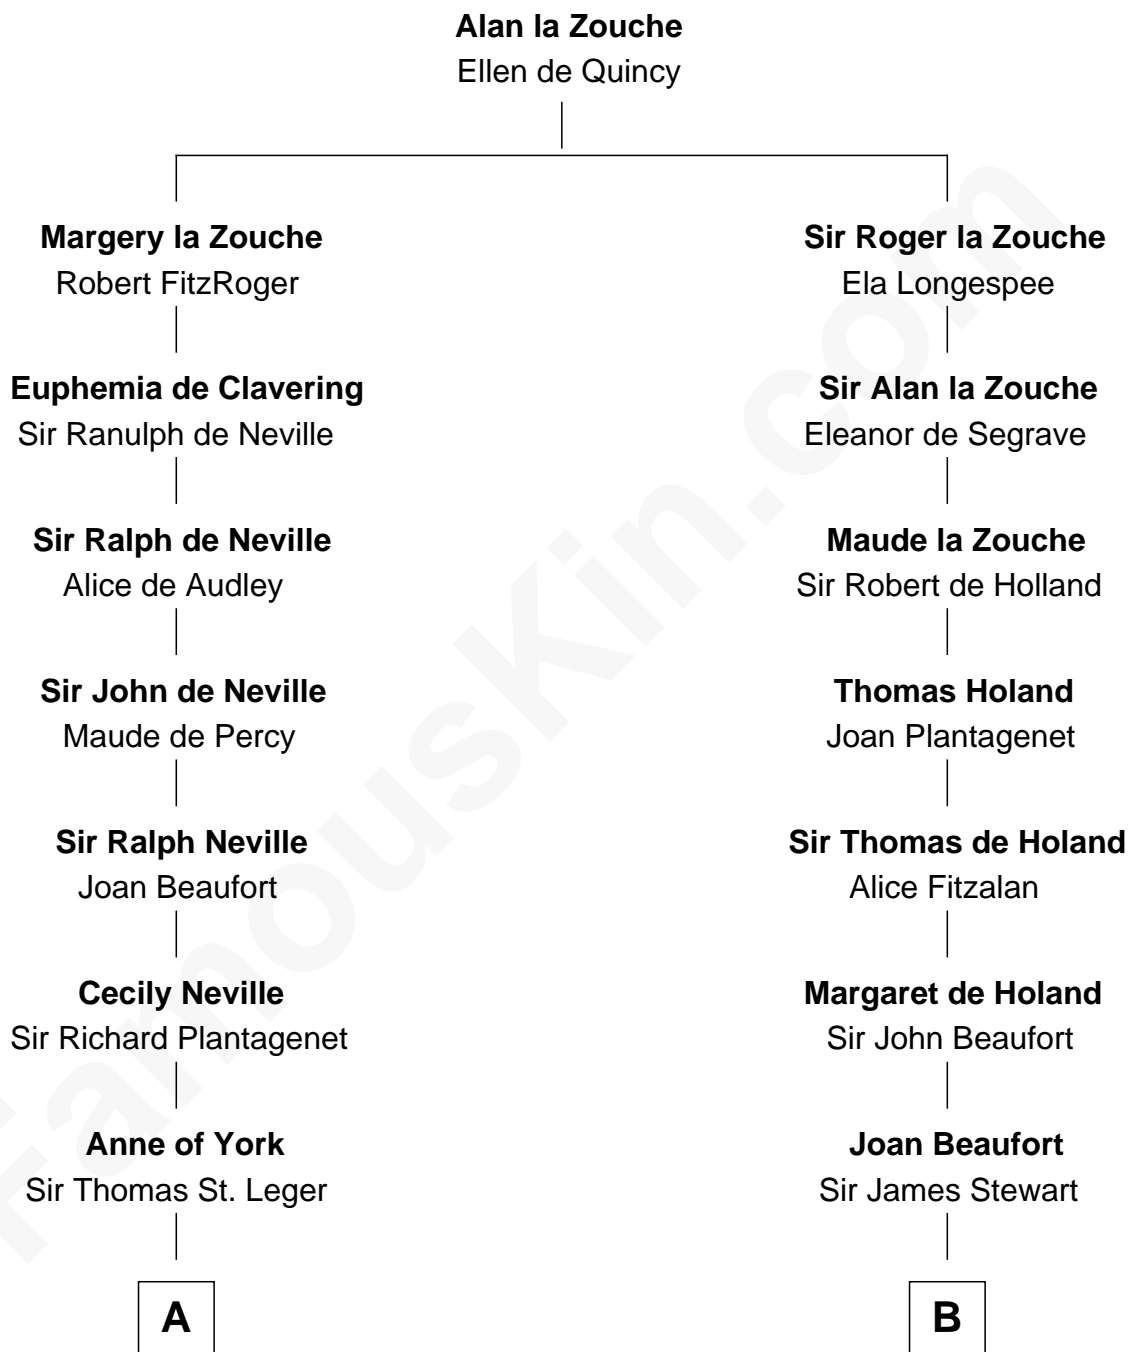

FamousKin.com

Relationship Chart of

Sir Winston Churchill

Prime Minister of the United Kingdom

15th cousin 5 times removed of

Major John Pitcairn

British Commander at Battle of Lexington

C

—
Jane Stewart

Sir George Spencer-Churchill

—
Sir John Winston Spencer-Churchill

Frances Anne Emily Vane

—
Randolph Henry Spencer-Churchill

Jeanette Jerome

—
Sir Winston Churchill

Prime Minister of the United Kingdom