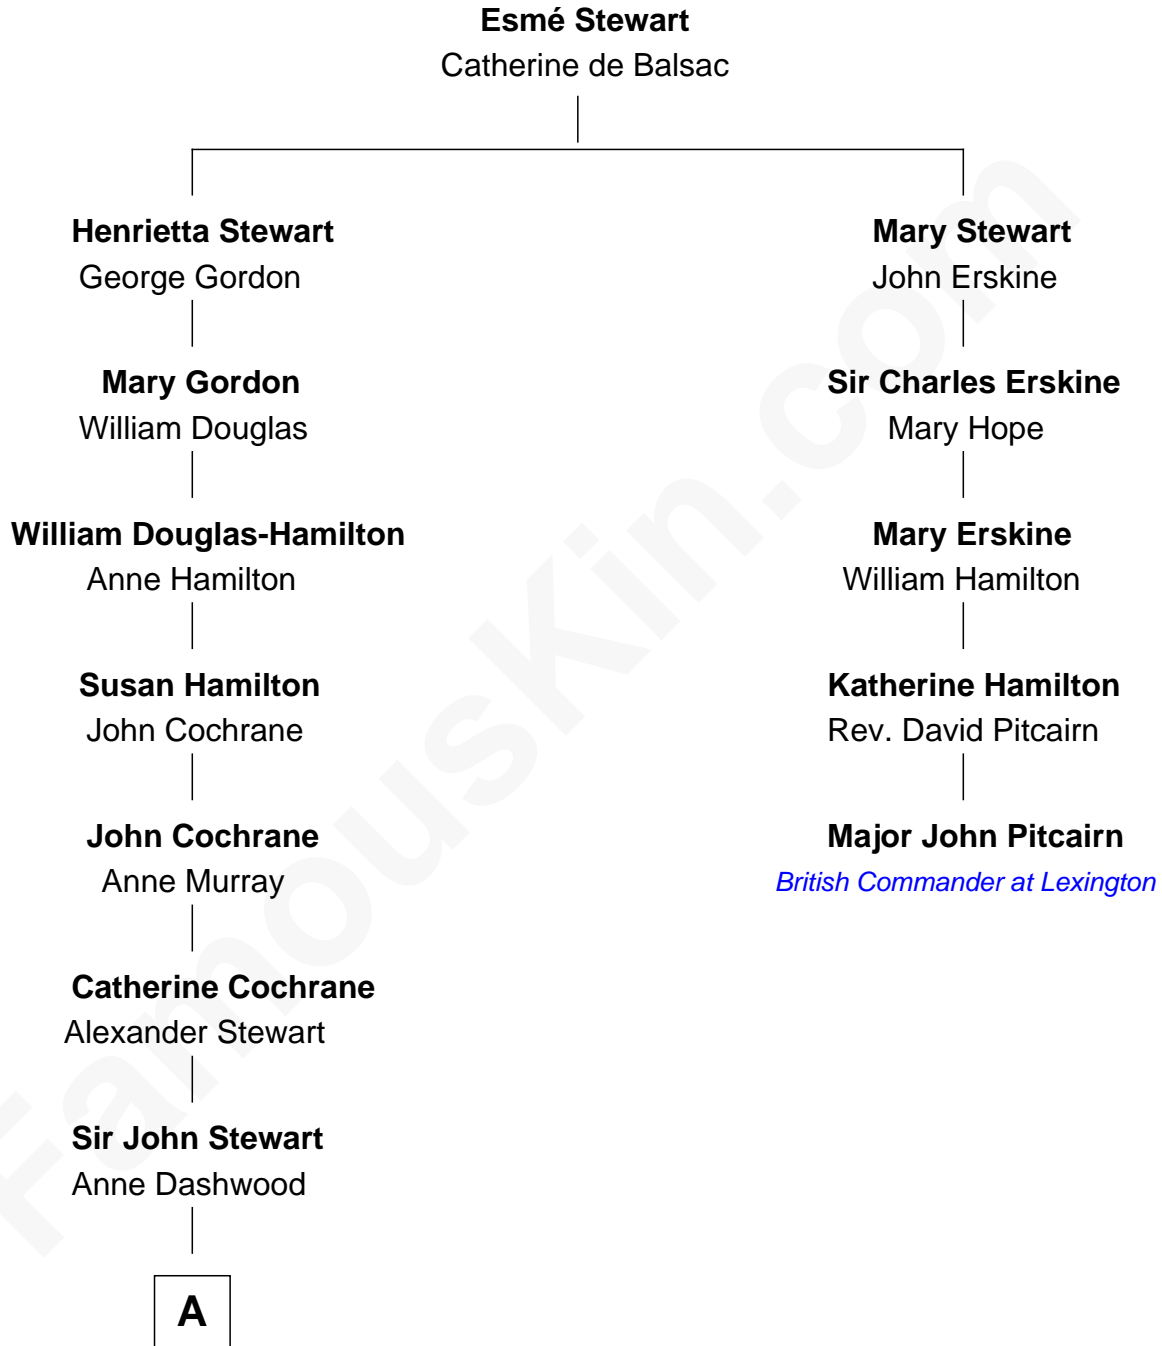

## Relationship Chart of

### Sir Winston Churchill

*Prime Minister of the United Kingdom*

4th cousin 7 times removed of

### Major John Pitcairn

*British Commander at Battle of Lexington*

**A**

—  
**Susan Stewart**  
George Spencer

—  
**Sir George Spencer-Churchill**  
Jane Stewart

—  
**Sir John Winston Spencer-Churchill**  
Frances Anne Emily Vane