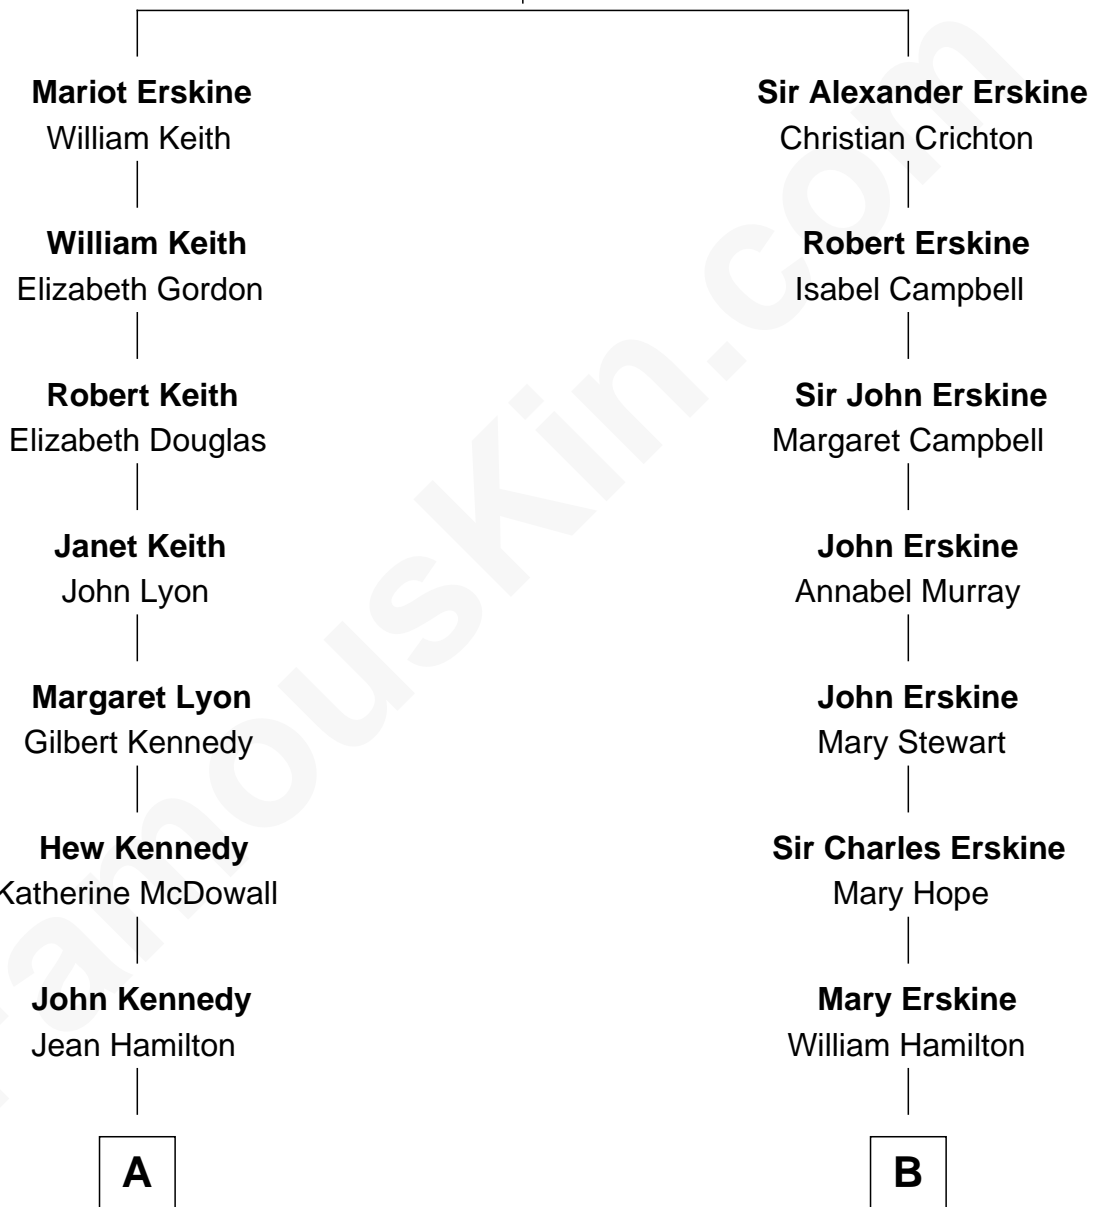

## Relationship Chart of

### Sir Winston Churchill

*Prime Minister of the United Kingdom*

8th cousin 8 times removed of

### Major John Pitcairn

*British Commander at Battle of Lexington*

**Thomas Erskine**

Janet Douglas

**A**

**Catherine Kennedy**  
William Cochrane

**Margaret Cochrane**  
Alexander Montgomery

**Catherine Montgomery**  
James Stewart