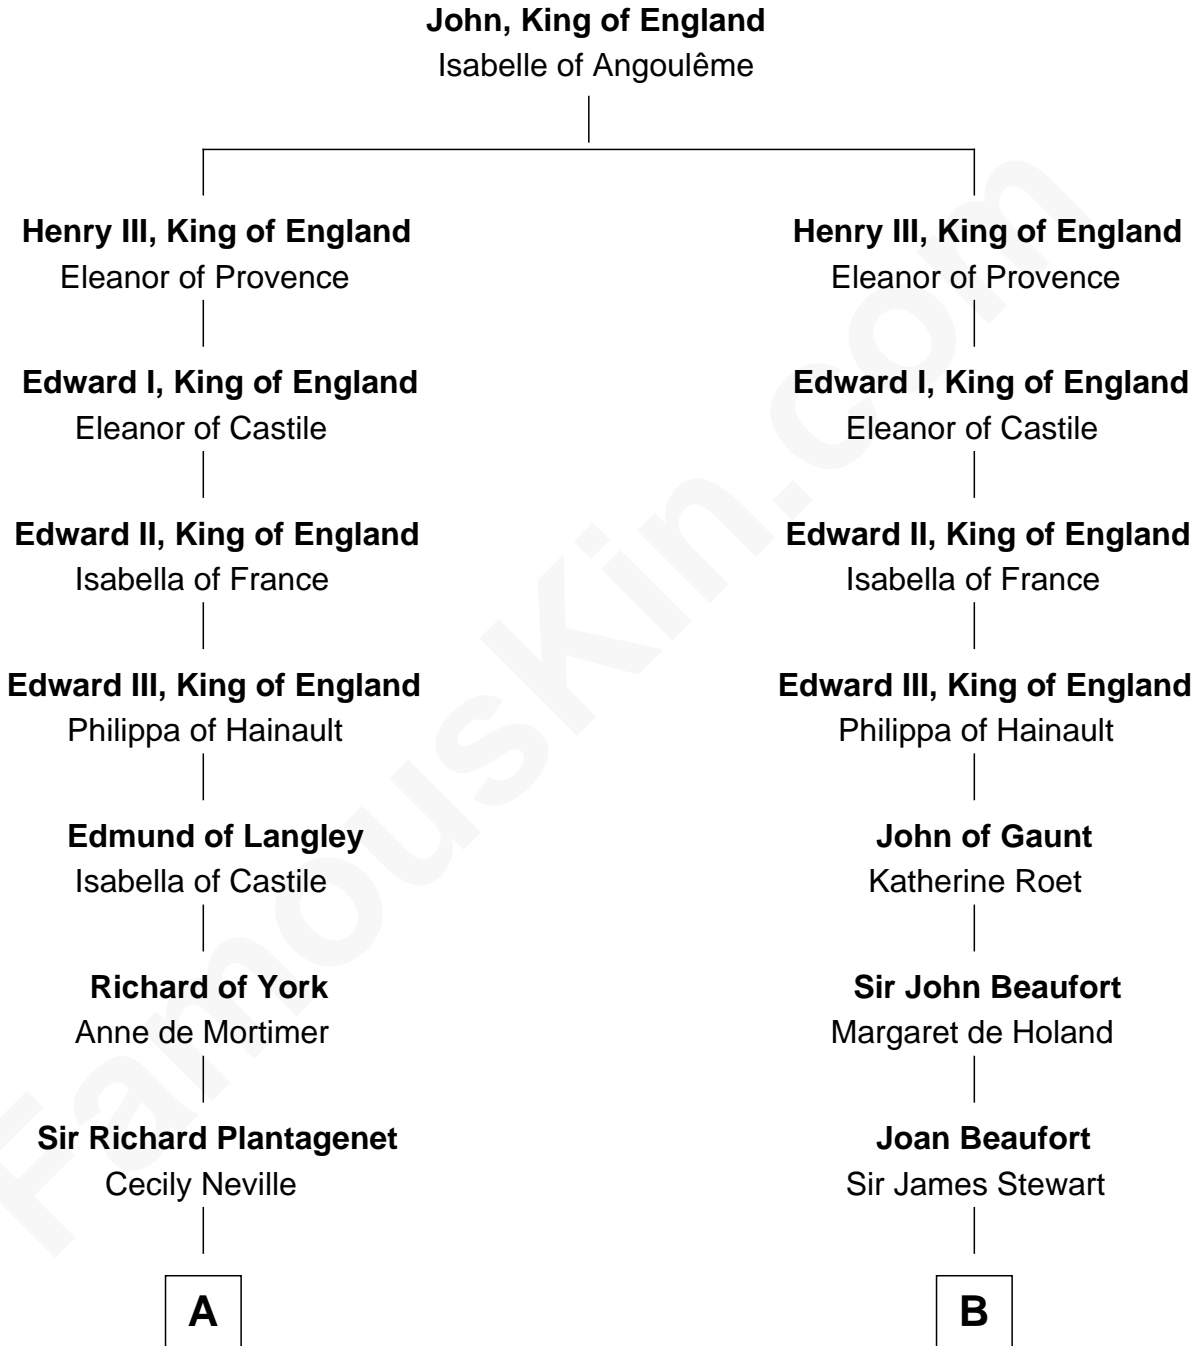

Major John Pitcairn

British Commander at Battle of Lexington