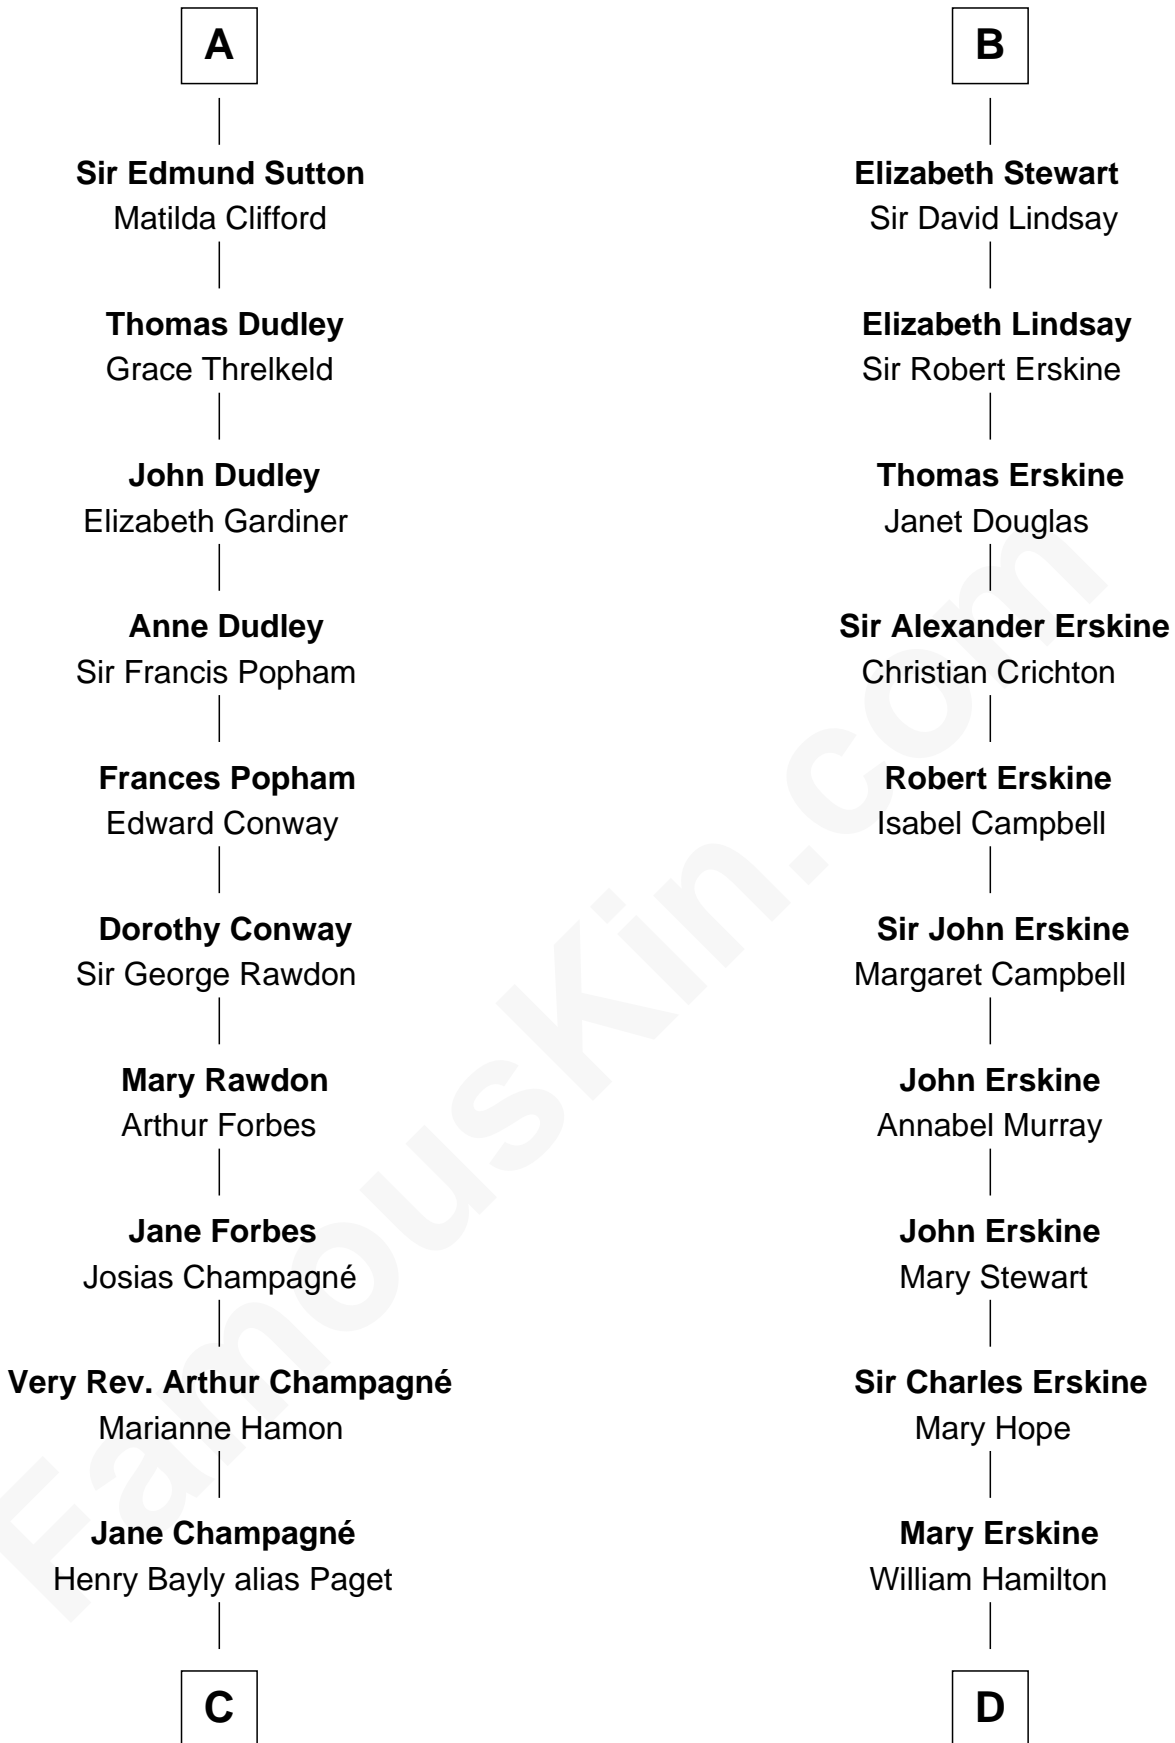

FamousKin.com

Relationship Chart of

Sir Winston Churchill

Prime Minister of the United Kingdom

18th cousin 3 times removed of

Major John Pitcairn

British Commander at Battle of Lexington

Hugh de Kevelioc
Bertrade de Montfort

C

Jane Paget
George Stewart

Jane Stewart
Sir George Spencer-Churchill

Sir John Winston Spencer-Churchill
Frances Anne Emily Vane

Randolph Henry Spencer-Churchill
Jeanette Jerome

Sir Winston Churchill
Prime Minister of the United Kingdom