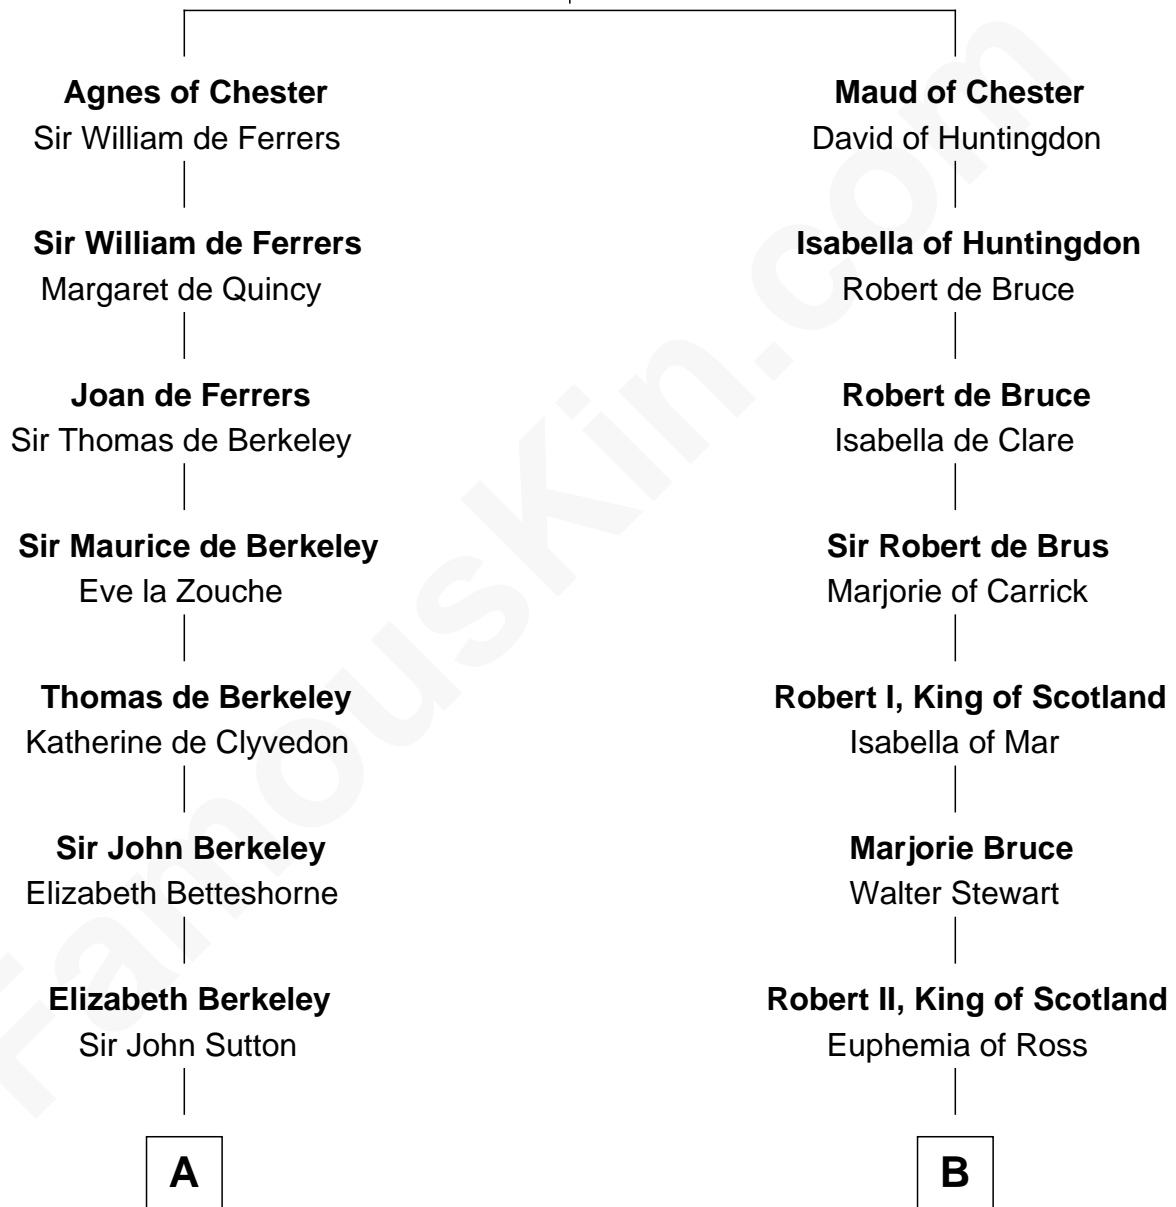

FamousKin.com

Relationship Chart of

Sir Winston Churchill

Prime Minister of the United Kingdom

18th cousin 3 times removed of

Major John Pitcairn

British Commander at Battle of Lexington

Hugh de Kevelioc
Bertrade de Montfort

C

Jane Paget
George Stewart

Jane Stewart
Sir George Spencer-Churchill

Sir John Winston Spencer-Churchill
Frances Anne Emily Vane

Randolph Henry Spencer-Churchill
Jeanette Jerome

Sir Winston Churchill
Prime Minister of the United Kingdom