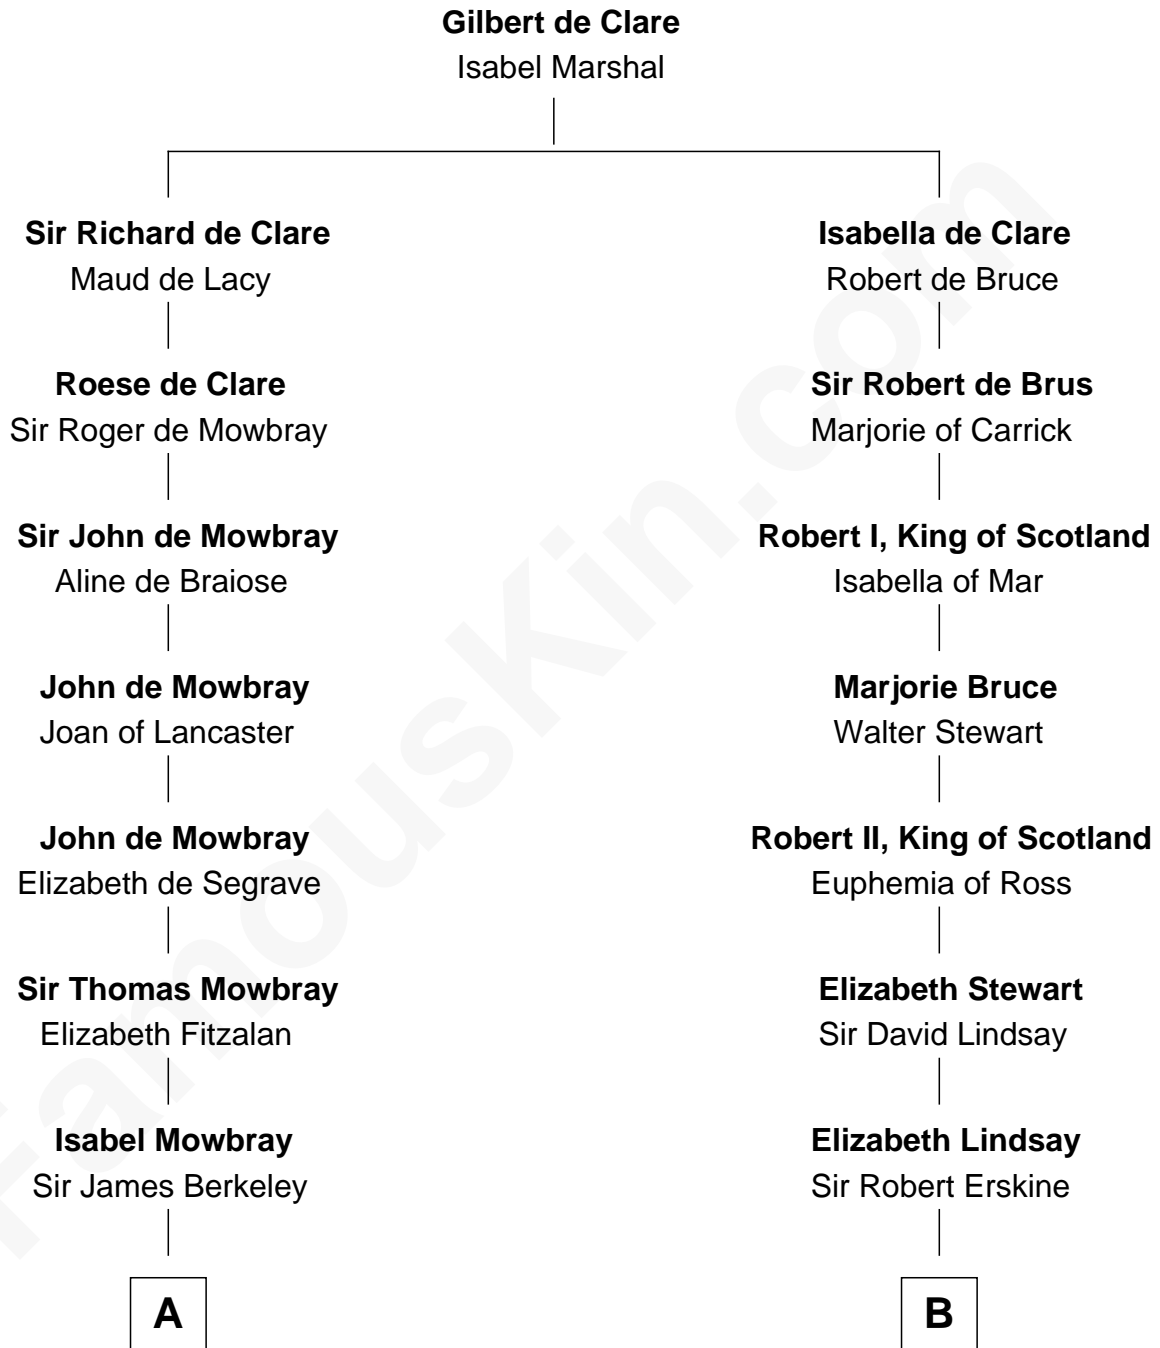

FamousKin.com

Relationship Chart of

Sir Winston Churchill

Prime Minister of the United Kingdom

16th cousin 5 times removed of

Major John Pitcairn

British Commander at Battle of Lexington

C

—
Anne Catherine McDonnell

Sir Henry Vane

—
Frances Anne Emily Vane-Tempest

Sir Charles William Stewart

—
Frances Anne Emily Vane

Sir John Winston Spencer-Churchill

—
Randolph Henry Spencer-Churchill

Jeanette Jerome