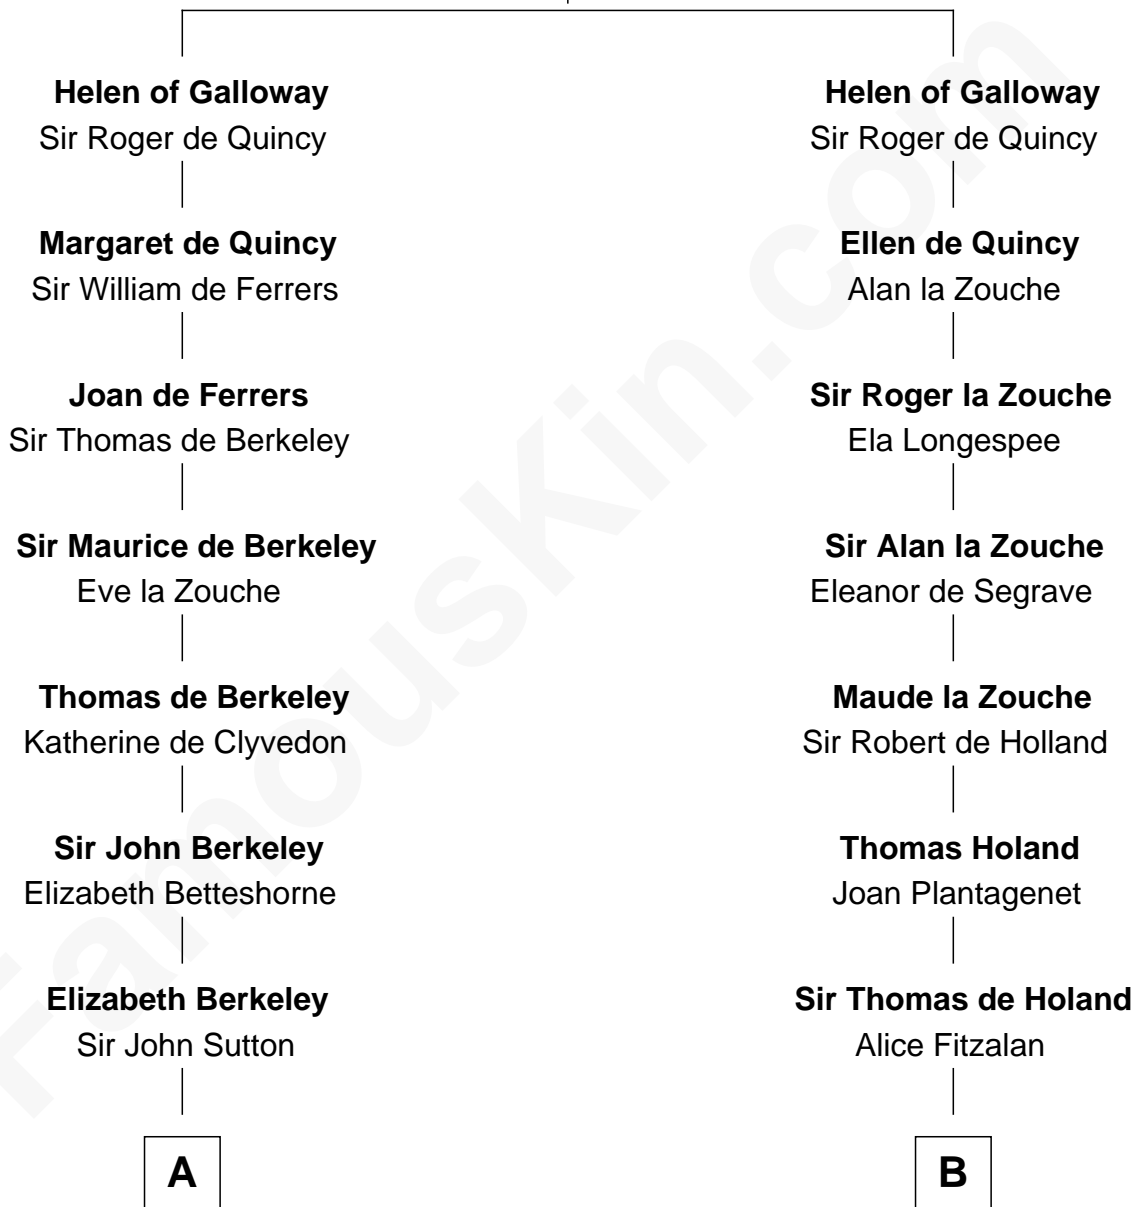

## Relationship Chart of

### Sir Winston Churchill

*Prime Minister of the United Kingdom*

17th cousin 4 times removed of

### Major John Pitcairn

*British Commander at Battle of Lexington*

**Alan of Galloway**

Helen de l'Isle

**C**

**Jane Paget**  
George Stewart

**Jane Stewart**  
Sir George Spencer-Churchill

**Sir John Winston Spencer-Churchill**  
Frances Anne Emily Vane