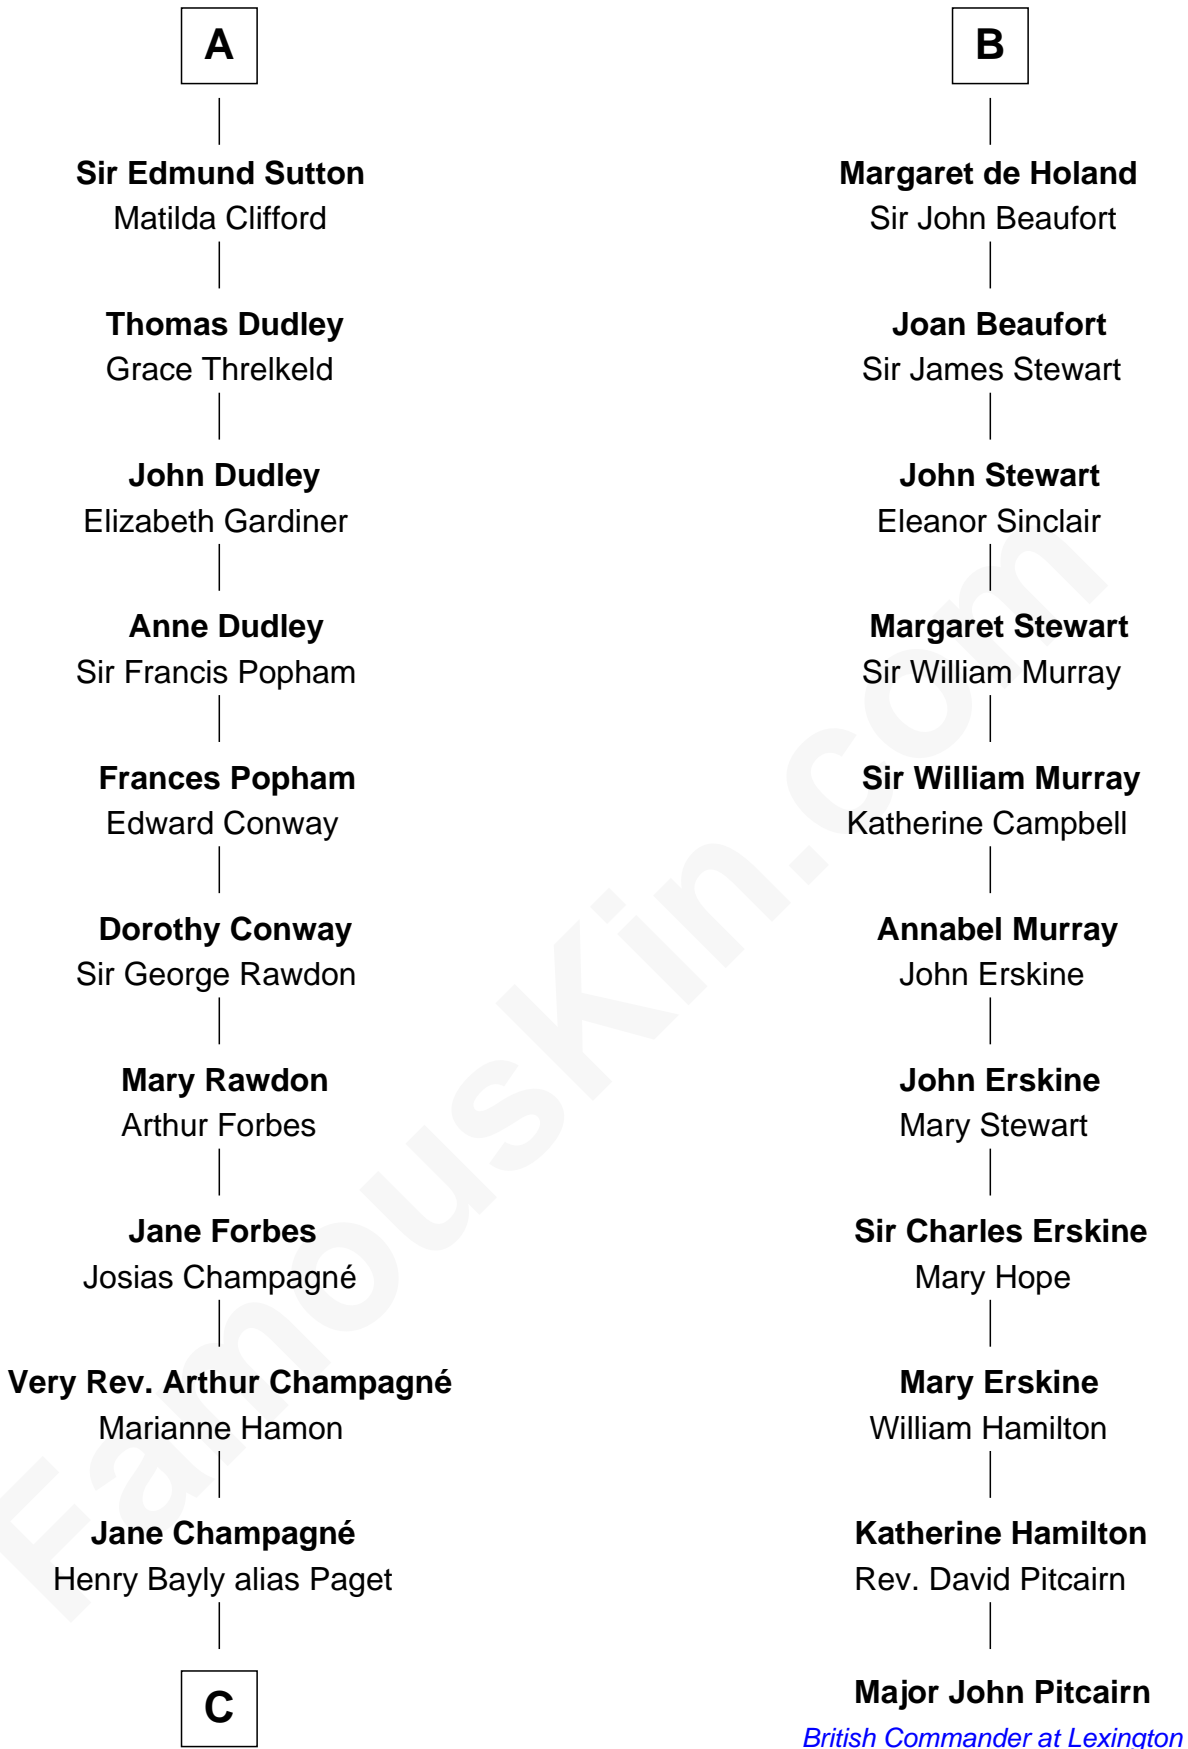

## Relationship Chart of

### Sir Winston Churchill

*Prime Minister of the United Kingdom*

17th cousin 4 times removed of

### Major John Pitcairn

*British Commander at Battle of Lexington*

**Alan of Galloway**

Helen de l'Isle

**C**

**Jane Paget**  
George Stewart

**Jane Stewart**  
Sir George Spencer-Churchill

**Sir John Winston Spencer-Churchill**  
Frances Anne Emily Vane

**Randolph Henry Spencer-Churchill**  
Jeanette Jerome

**Sir Winston Churchill**  
*Prime Minister of the United Kingdom*

FamousKin.com