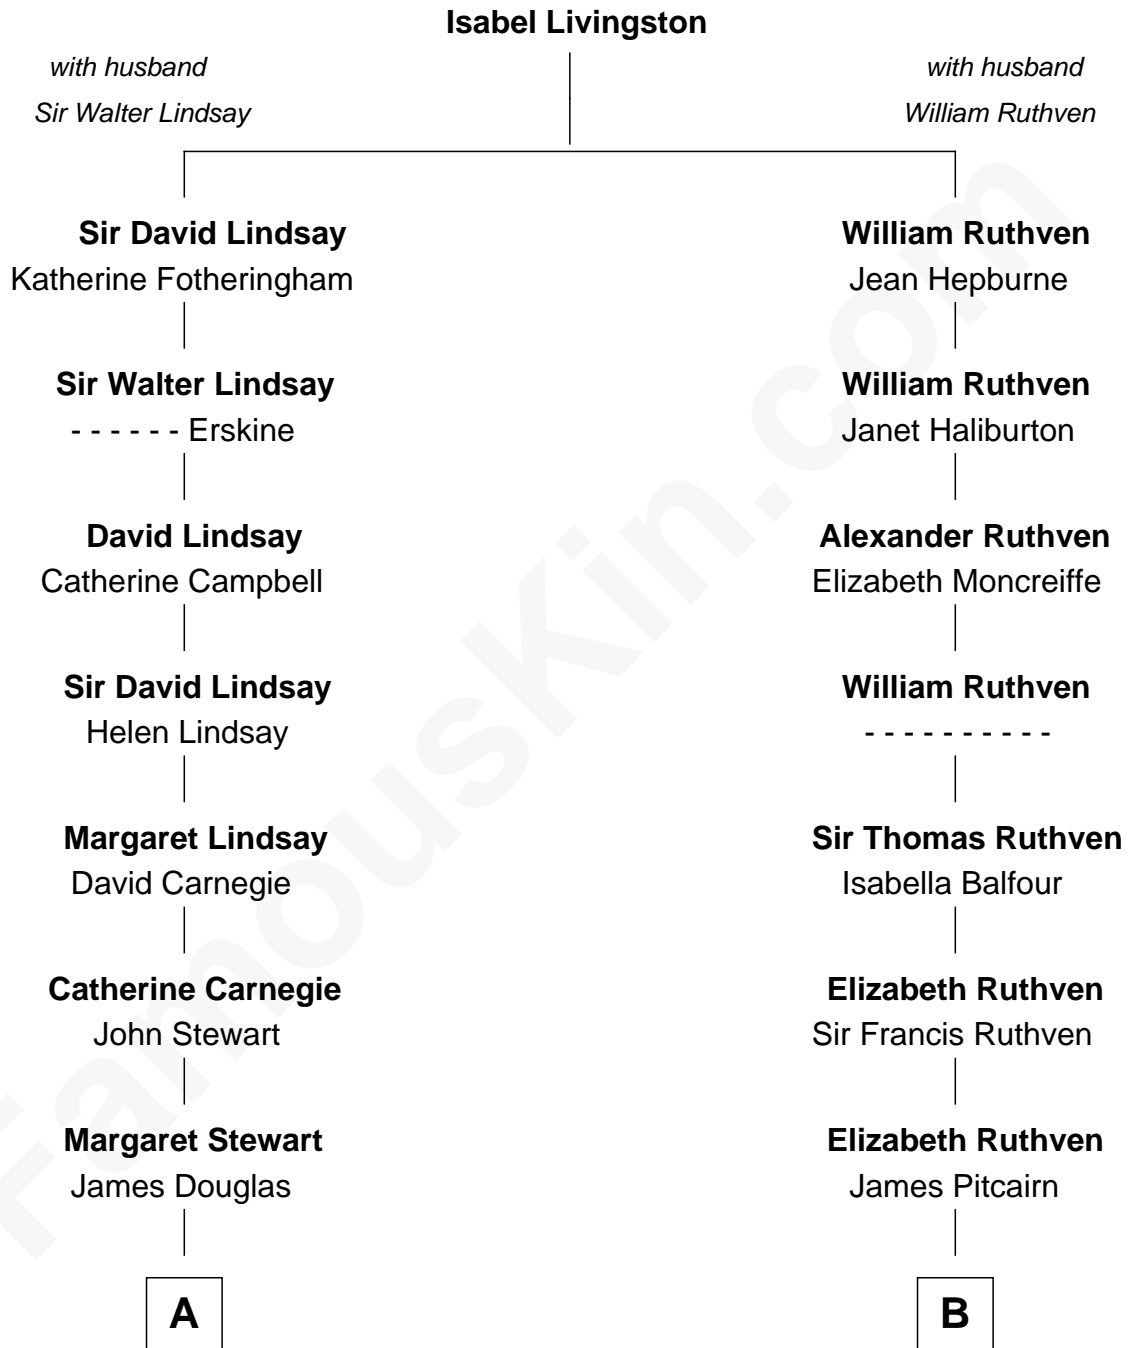

FamousKin.com

Relationship Chart of

Sir Winston Churchill

Prime Minister of the United Kingdom

8th cousin 7 times removed of

Major John Pitcairn

British Commander at Battle of Lexington

A

Mary Douglas
Alexander Stewart

James Stewart
Catherine Montgomery

Alexander Stewart
Catherine Cochrane

Sir John Stewart
Anne Dashwood

Susan Stewart
George Spencer

Sir George Spencer-Churchill
Jane Stewart

Sir John Winston Spencer-Churchill
Frances Anne Emily Vane