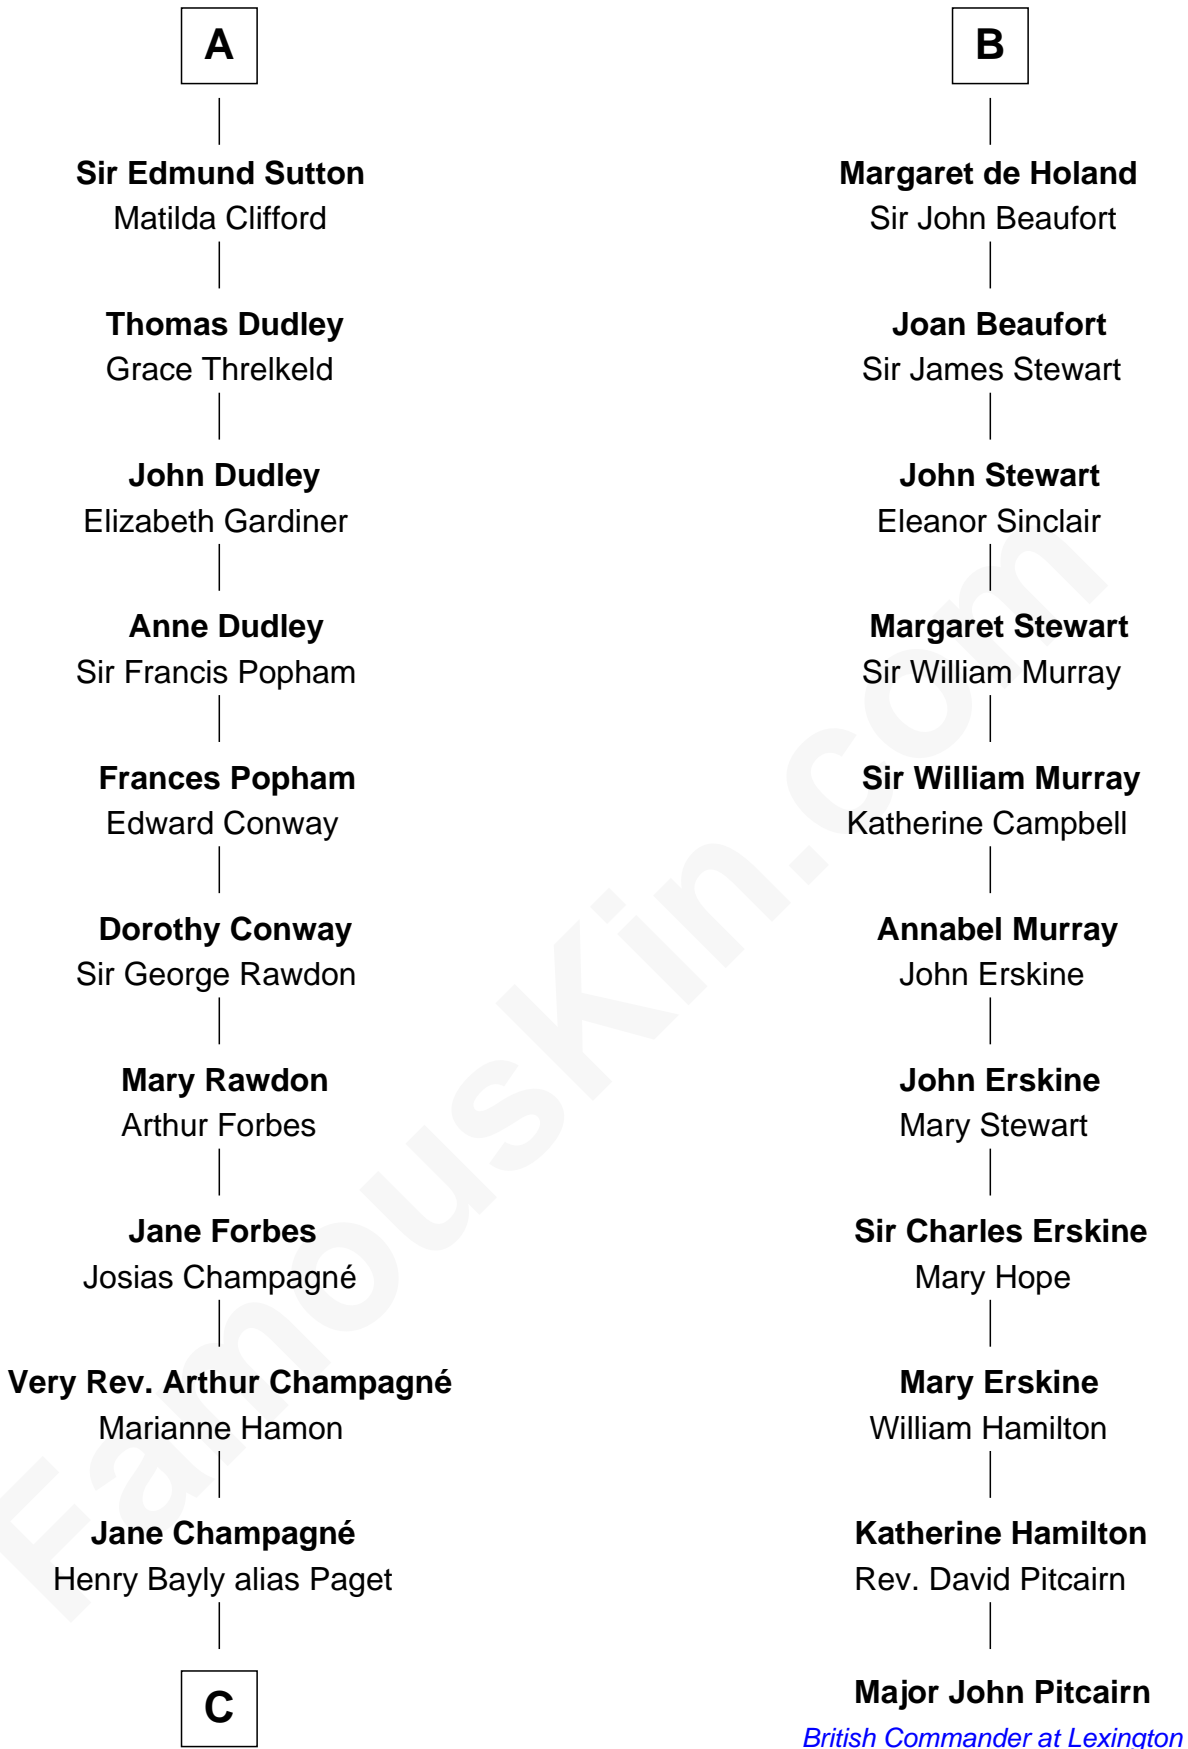

FamousKin.com

Relationship Chart of

Sir Winston Churchill

Prime Minister of the United Kingdom

17th cousin 4 times removed of

Major John Pitcairn

British Commander at Battle of Lexington

C

Jane Paget
George Stewart

Jane Stewart
Sir George Spencer-Churchill

Sir John Winston Spencer-Churchill
Frances Anne Emily Vane

Randolph Henry Spencer-Churchill
Jeanette Jerome

Sir Winston Churchill
Prime Minister of the United Kingdom