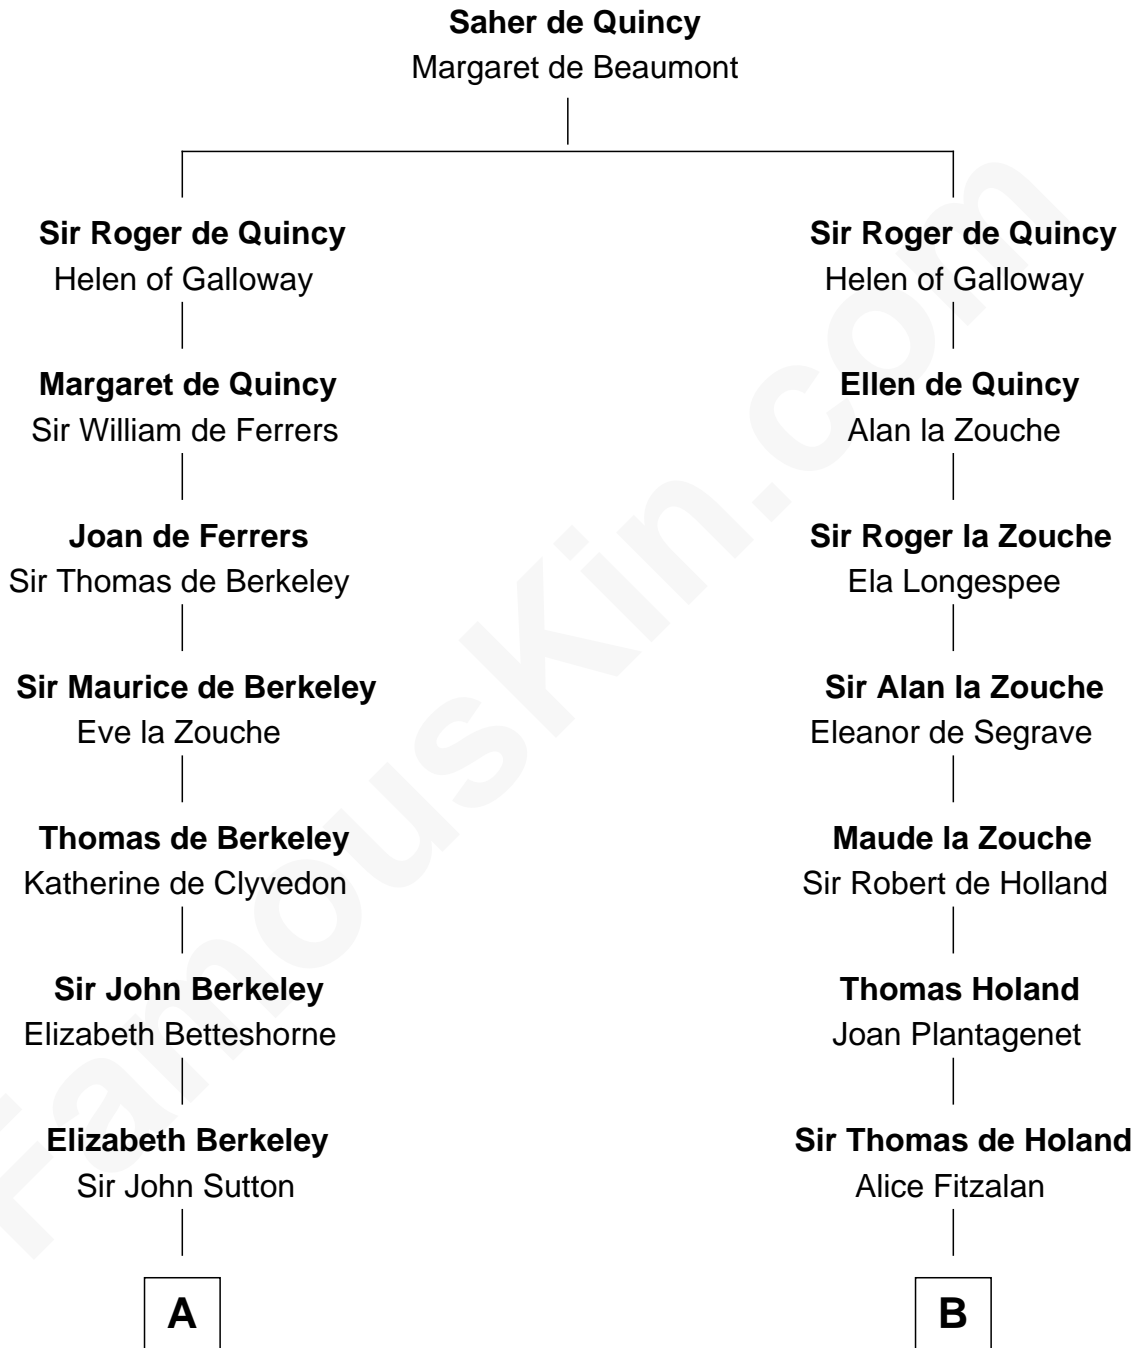

FamousKin.com

Relationship Chart of

Sir Winston Churchill

Prime Minister of the United Kingdom

17th cousin 4 times removed of

Major John Pitcairn

British Commander at Battle of Lexington

C

Jane Paget
George Stewart

Jane Stewart
Sir George Spencer-Churchill

Sir John Winston Spencer-Churchill
Frances Anne Emily Vane

Randolph Henry Spencer-Churchill
Jeanette Jerome

Sir Winston Churchill
Prime Minister of the United Kingdom