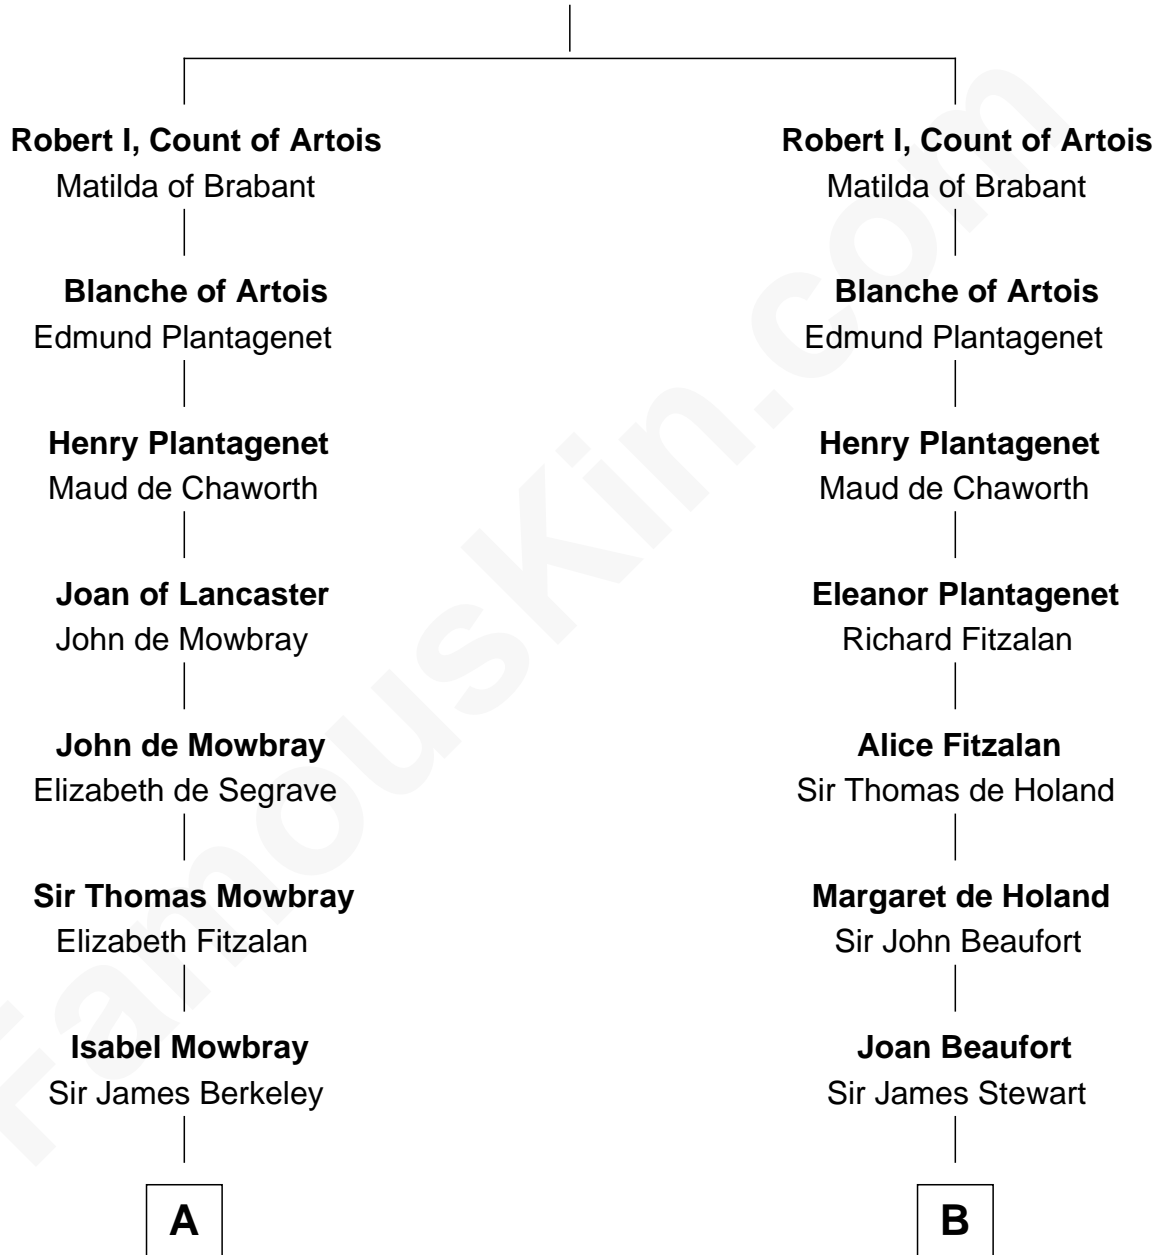

FamousKin.com

Relationship Chart of

Sir Winston Churchill

Prime Minister of the United Kingdom

15th cousin 6 times removed of

Major John Pitcairn

British Commander at Battle of Lexington

Louis VIII, King of France

Blanche of Castile

C

—
Anne Catherine McDonnell

Sir Henry Vane

—
Frances Anne Emily Vane-Tempest

Sir Charles William Stewart

—
Frances Anne Emily Vane

Sir John Winston Spencer-Churchill

—
Randolph Henry Spencer-Churchill

Jeanette Jerome

—
Sir Winston Churchill

Prime Minister of the United Kingdom

FamousKin.com