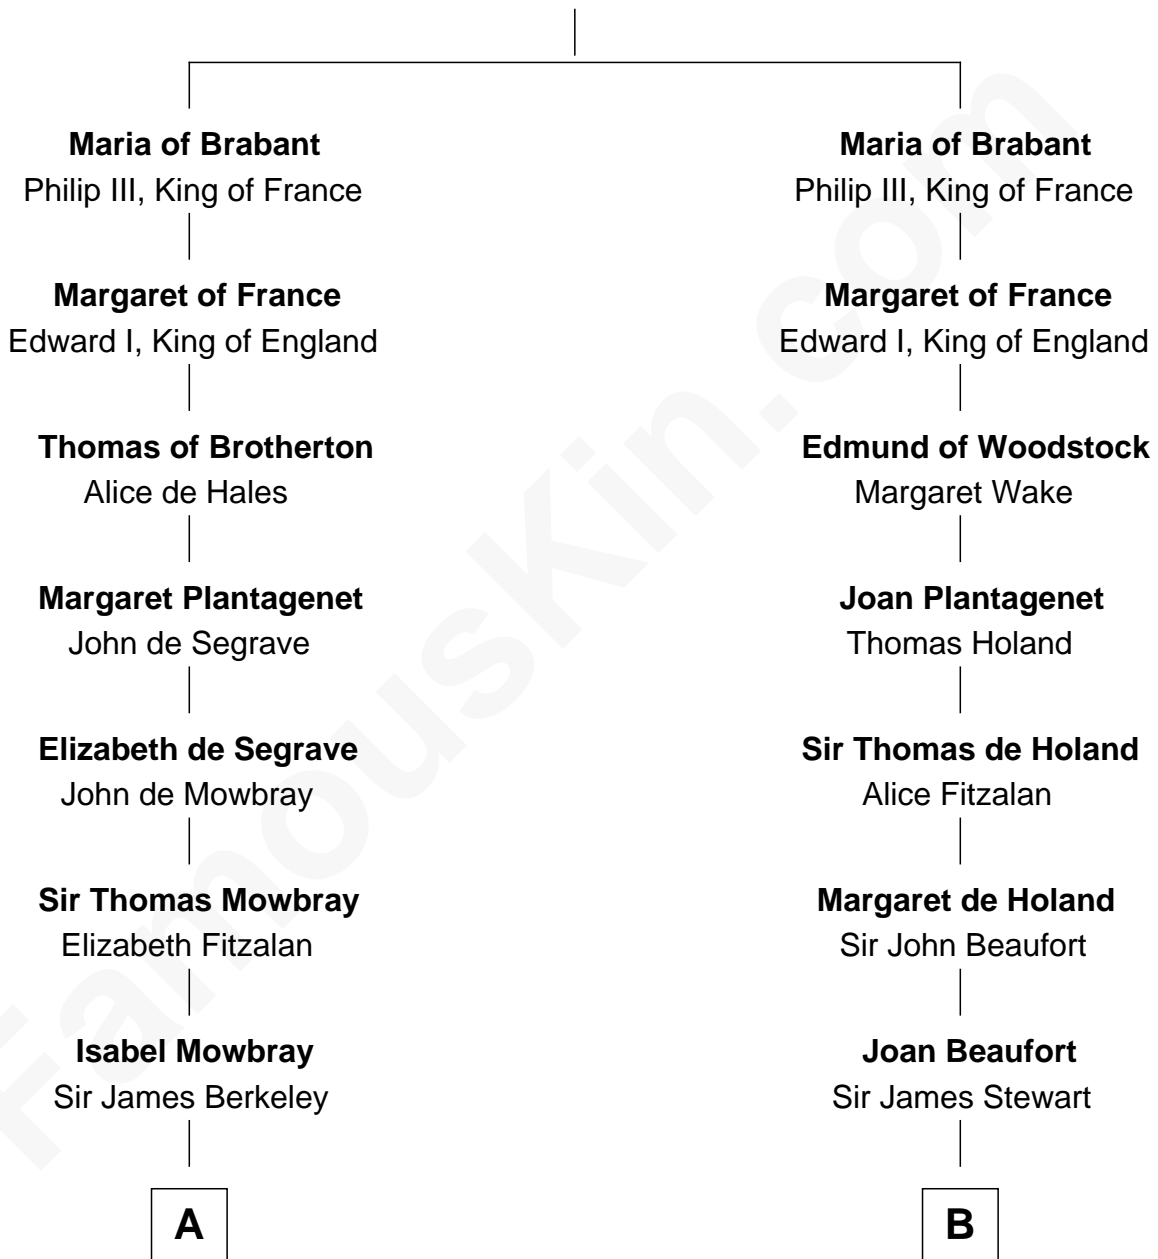

FamousKin.com

Relationship Chart of

Sir Winston Churchill

Prime Minister of the United Kingdom

15th cousin 6 times removed of

Major John Pitcairn

British Commander at Battle of Lexington

Henry III, Duke of Brabant

Adelaide of Burgundy

C

—
Anne Catherine McDonnell

Sir Henry Vane

—
Frances Anne Emily Vane-Tempest

Sir Charles William Stewart

—
Frances Anne Emily Vane

Sir John Winston Spencer-Churchill

—
Randolph Henry Spencer-Churchill

Jeanette Jerome

—
Sir Winston Churchill

Prime Minister of the United Kingdom

FamousKin.com