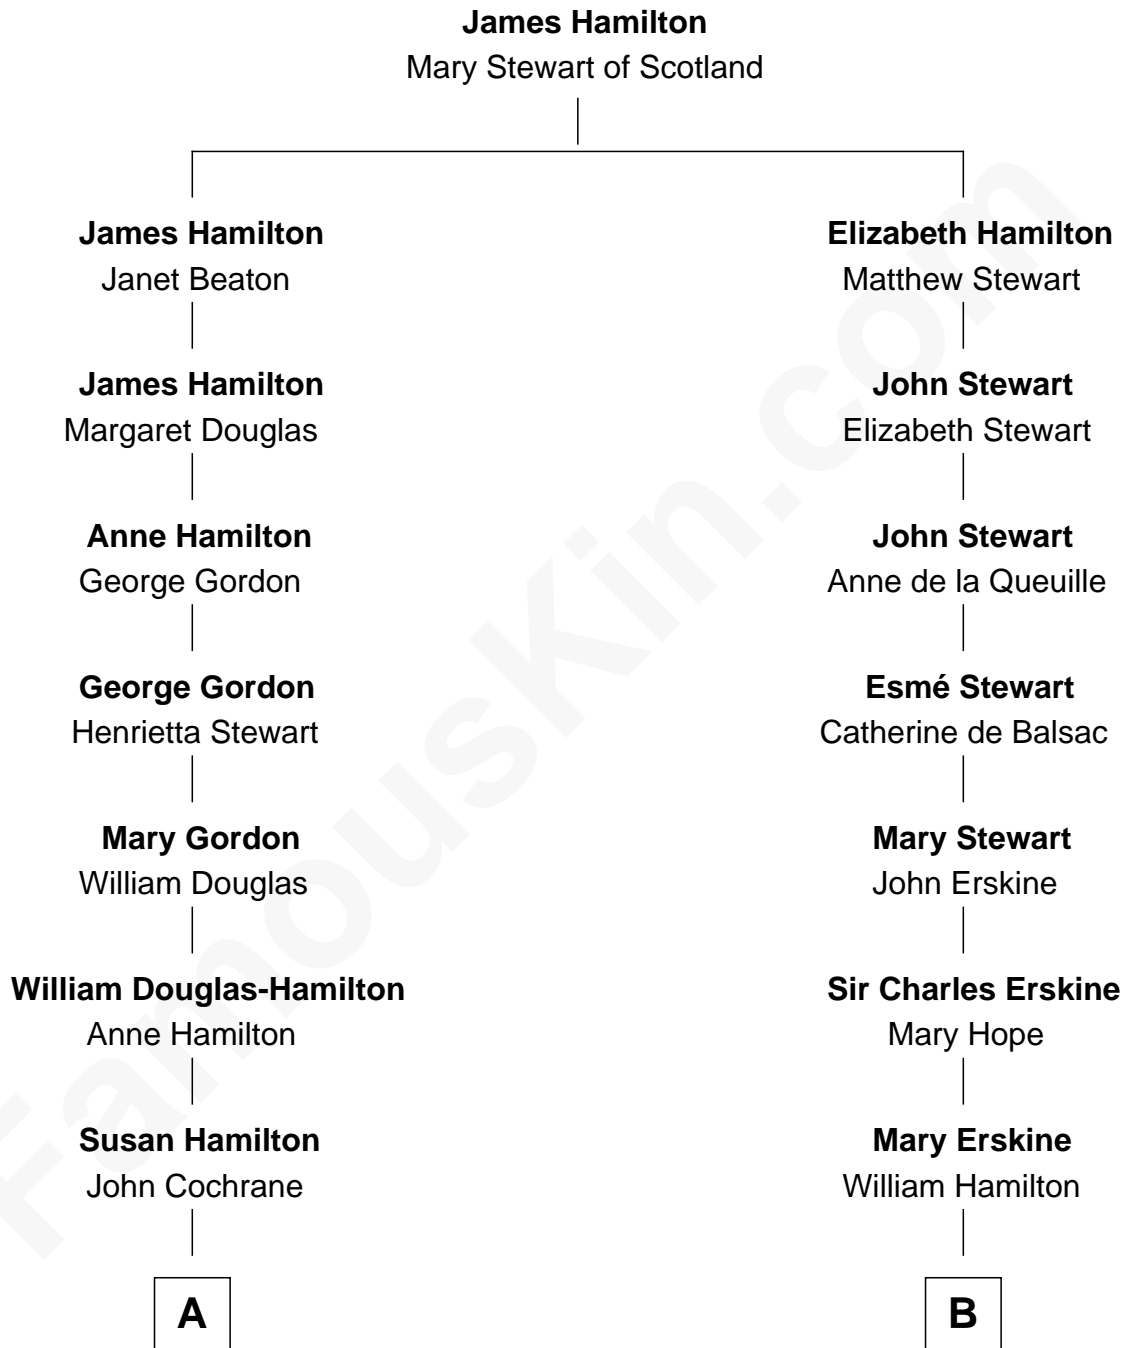

FamousKin.com

Relationship Chart of

Sir Winston Churchill

Prime Minister of the United Kingdom

8th cousin 6 times removed of

Major John Pitcairn

British Commander at Battle of Lexington

A

John Cochrane

Anne Murray

Catherine Cochrane

Alexander Stewart

Sir John Stewart

Anne Dashwood

Susan Stewart

George Spencer

Sir George Spencer-Churchill

Jane Stewart

Sir John Winston Spencer-Churchill

Frances Anne Emily Vane

Randolph Henry Spencer-Churchill

Jeanette Jerome

Sir Winston Churchill

Prime Minister of the United Kingdom