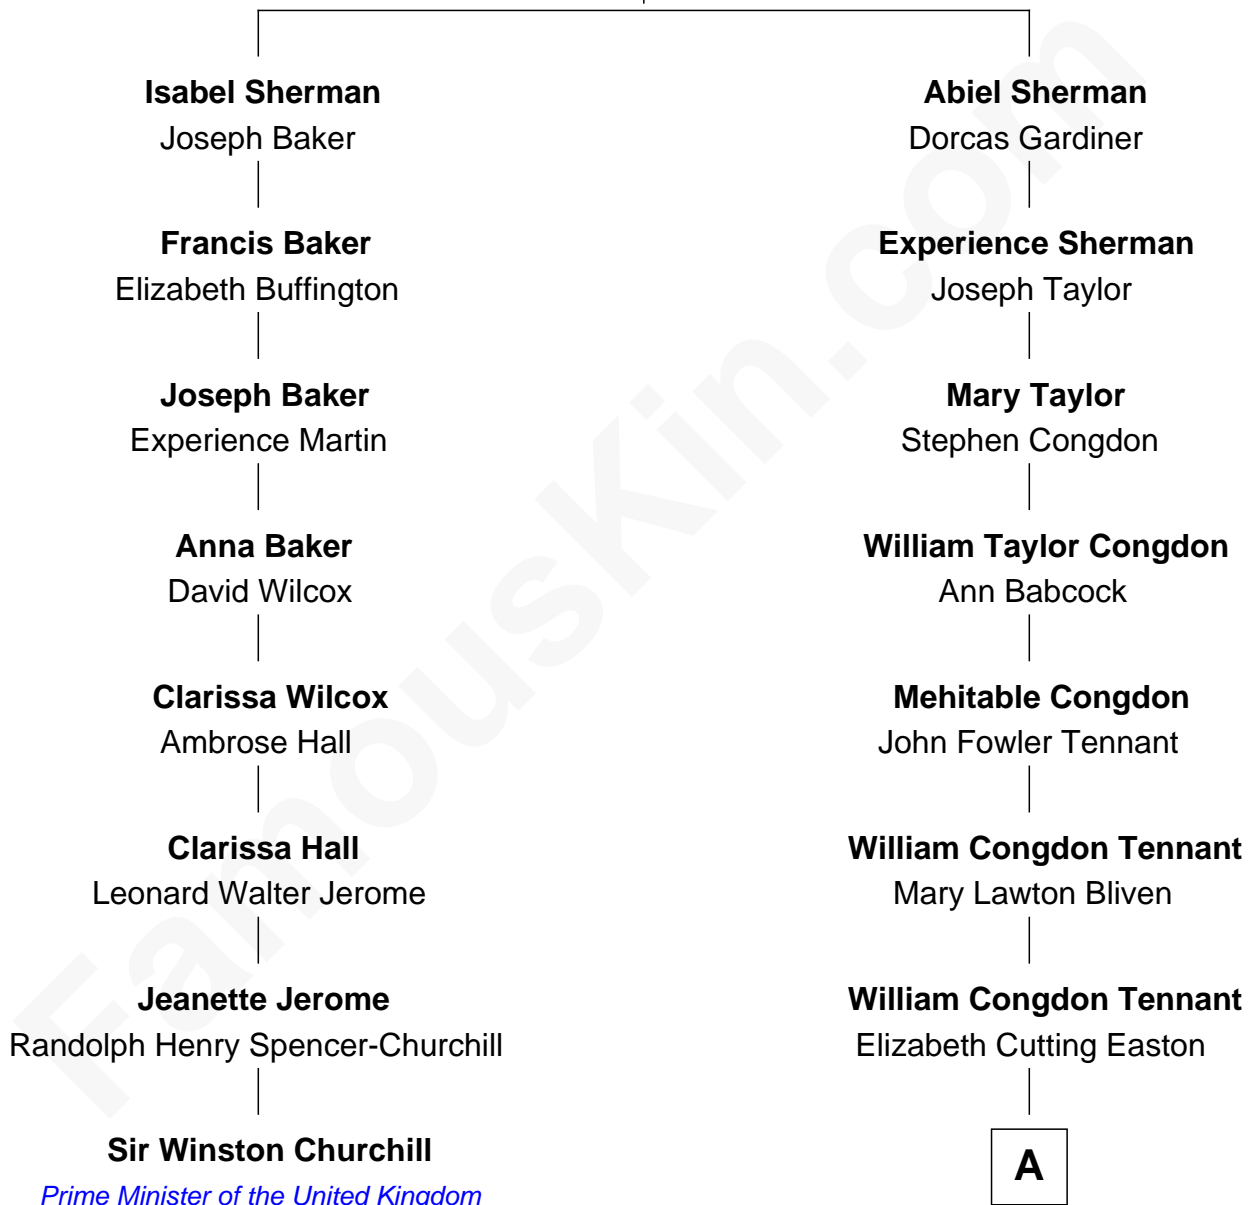

FamousKin.com

Relationship Chart of

Sir Winston Churchill

Prime Minister of the United Kingdom

7th cousin 2 times removed of

Marilyn Monroe

Actress, Model, and Singer

Samson Sherman

Isabel Tripp

A

Elizabeth Easton Tennant

Frederick Almy Gifford

Charles Stanley Gifford

Gladys Pearl Monroe

Marilyn Monroe

Actress, Model, and Singer