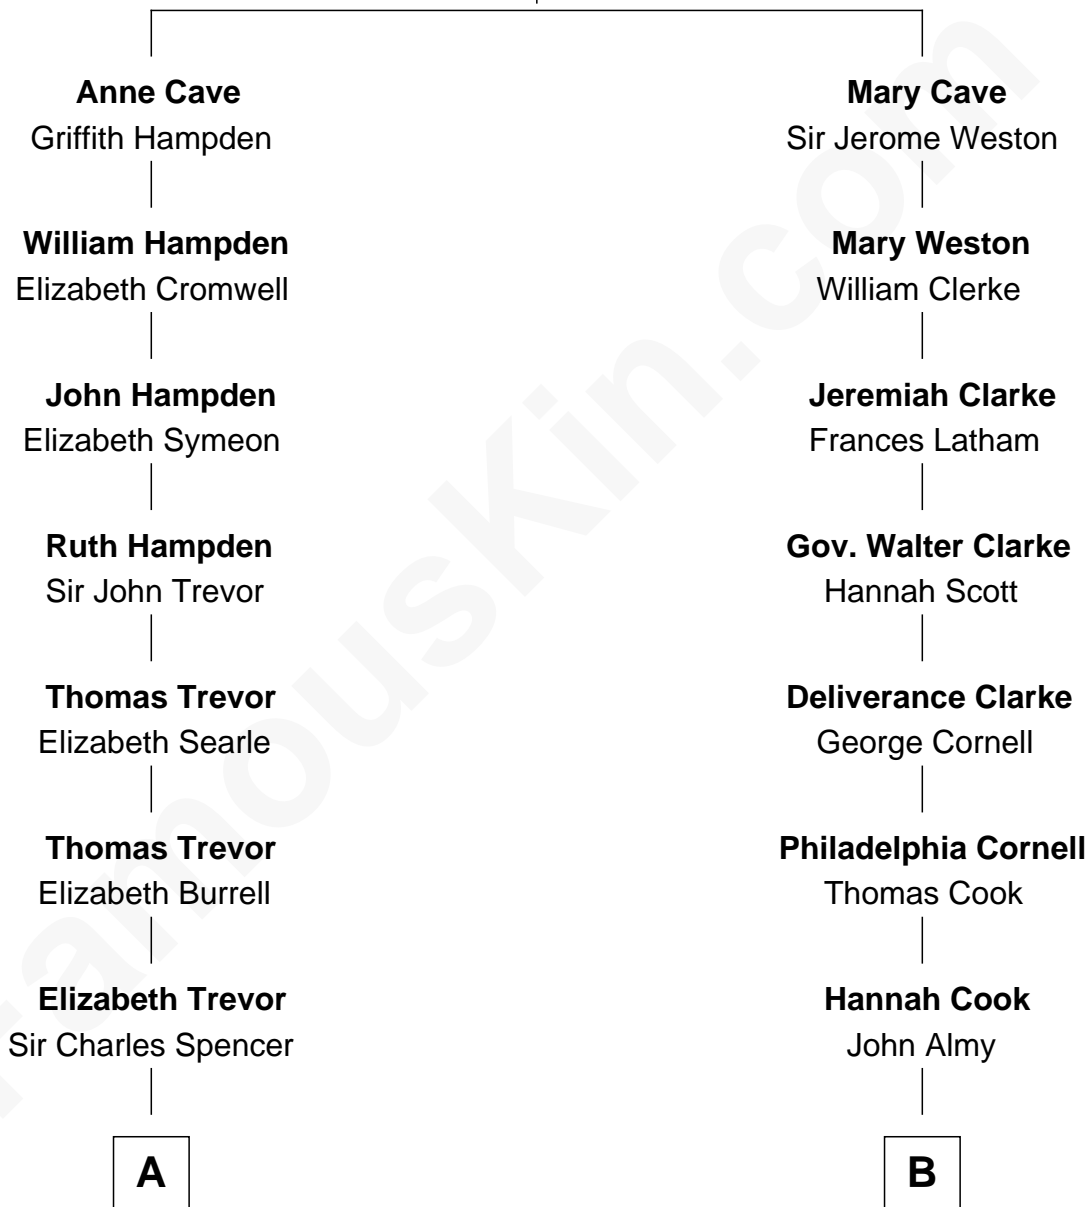

FamousKin.com

Relationship Chart of

Sir Winston Churchill

Prime Minister of the United Kingdom

12th cousin of

Marilyn Monroe

Actress, Model, and Singer

Anthony Cave
Elizabeth Lovett

A

Sir George Spencer

Caroline Russell

George Spencer

Susan Stewart

Sir George Spencer-Churchill

Jane Stewart

Sir John Winston Spencer-Churchill

Samuel Elam Almy

Susan Bateman

Susan Bateman Almy

Charles Adams Gifford

Frederick Almy Gifford

Elizabeth Easton Tennant

Charles Stanley Gifford

Gladys Pearl Monroe