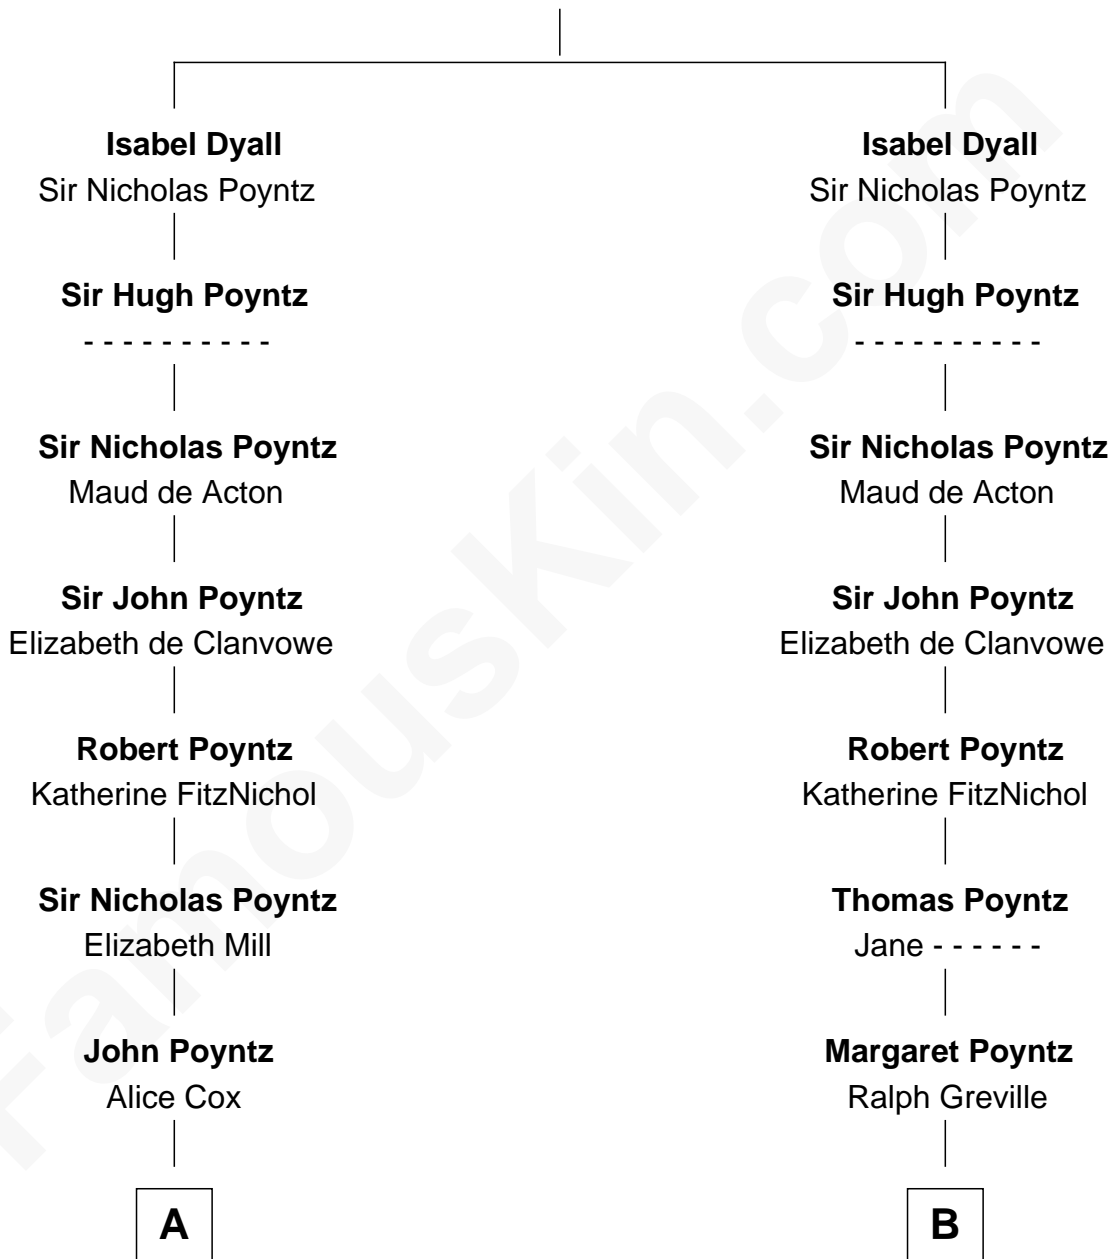

FamousKin.com

Relationship Chart of

Sir Winston Churchill

Prime Minister of the United Kingdom

21st cousin of

Marilyn Monroe

Actress, Model, and Singer

Timothy Dyall

C

Jane Paget
George Stewart

Jane Stewart
Sir George Spencer-Churchill

Sir John Winston Spencer-Churchill
Frances Anne Emily Vane

Randolph Henry Spencer-Churchill
Jeanette Jerome

Sir Winston Churchill
Prime Minister of the United Kingdom