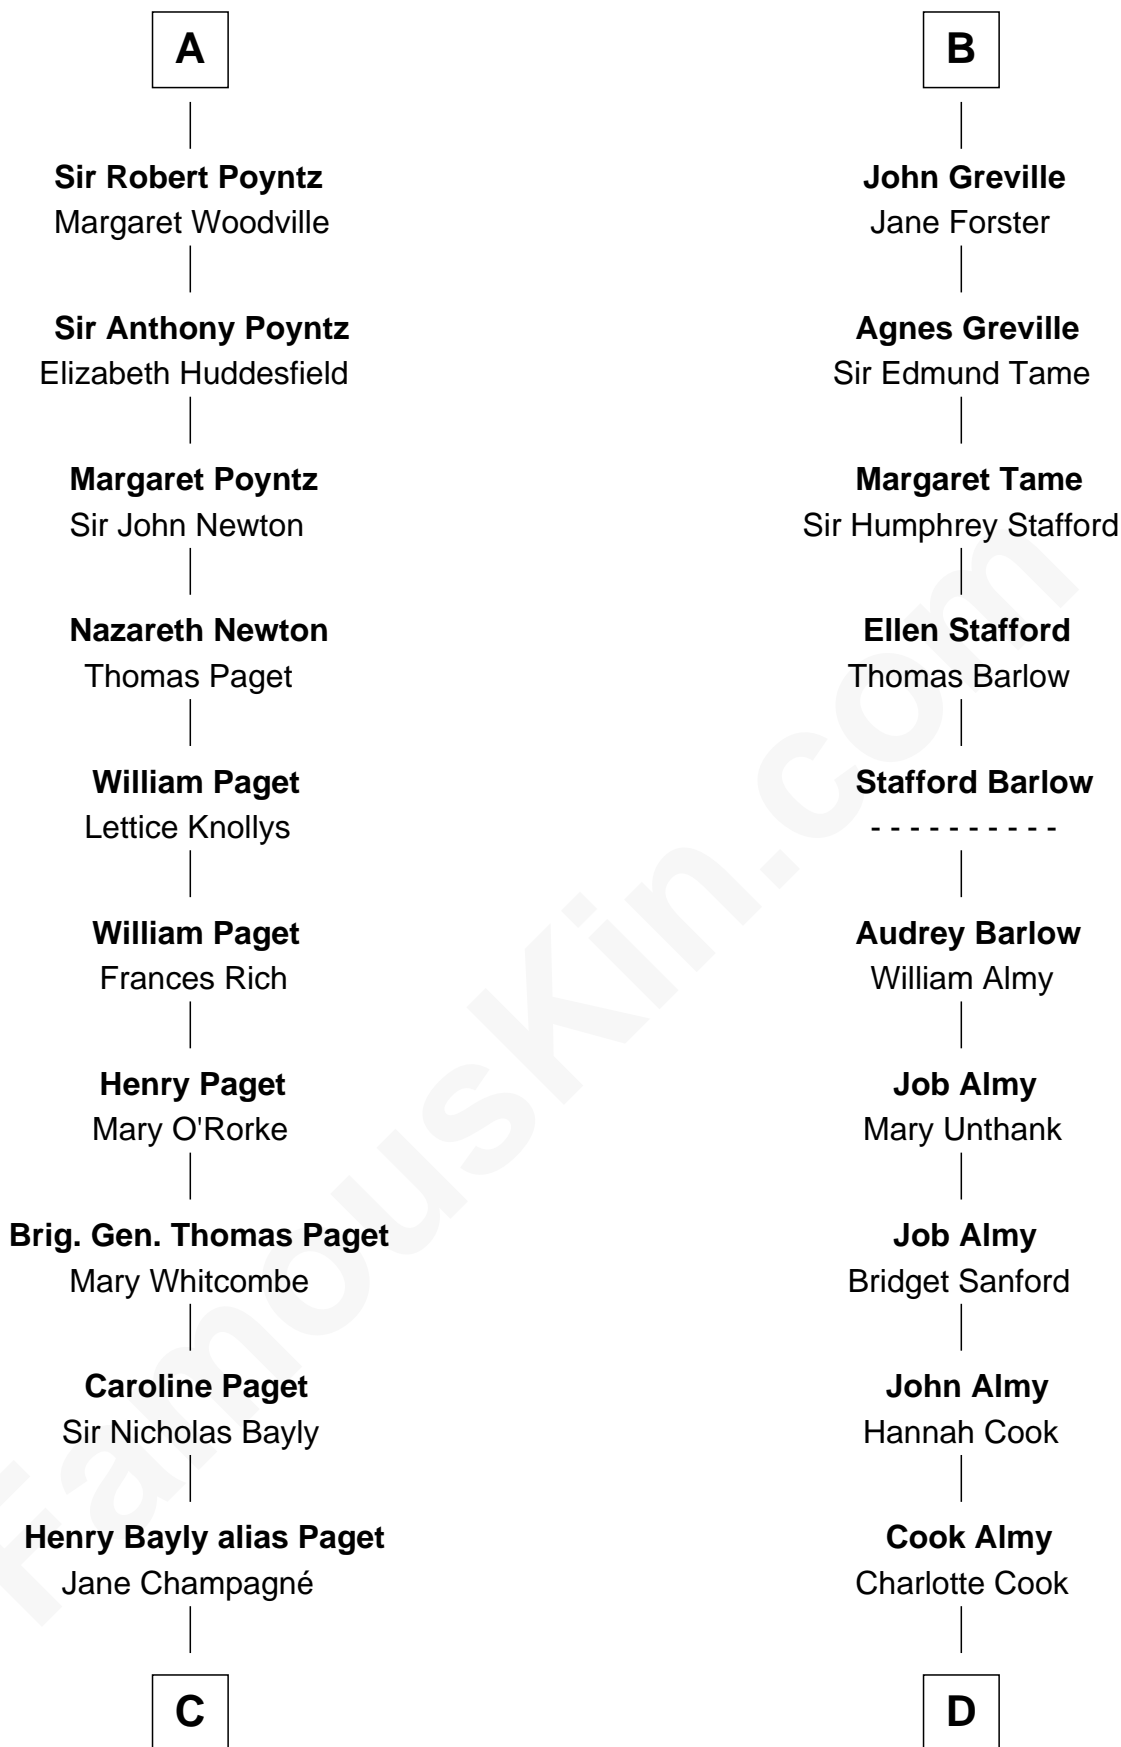

FamousKin.com

Relationship Chart of

Sir Winston Churchill

Prime Minister of the United Kingdom

21st cousin of

Marilyn Monroe

Actress, Model, and Singer

Timothy Dyall

C

Jane Paget
George Stewart

Jane Stewart
Sir George Spencer-Churchill

Sir John Winston Spencer-Churchill
Frances Anne Emily Vane

Randolph Henry Spencer-Churchill
Jeanette Jerome

Sir Winston Churchill
Prime Minister of the United Kingdom

D

Samuel Elam Almy
Susan Bateman

Susan Bateman Almy
Charles Adams Gifford

Frederick Almy Gifford
Elizabeth Easton Tennant

Charles Stanley Gifford
Gladys Pearl Monroe

Marilyn Monroe
Actress, Model, and Singer