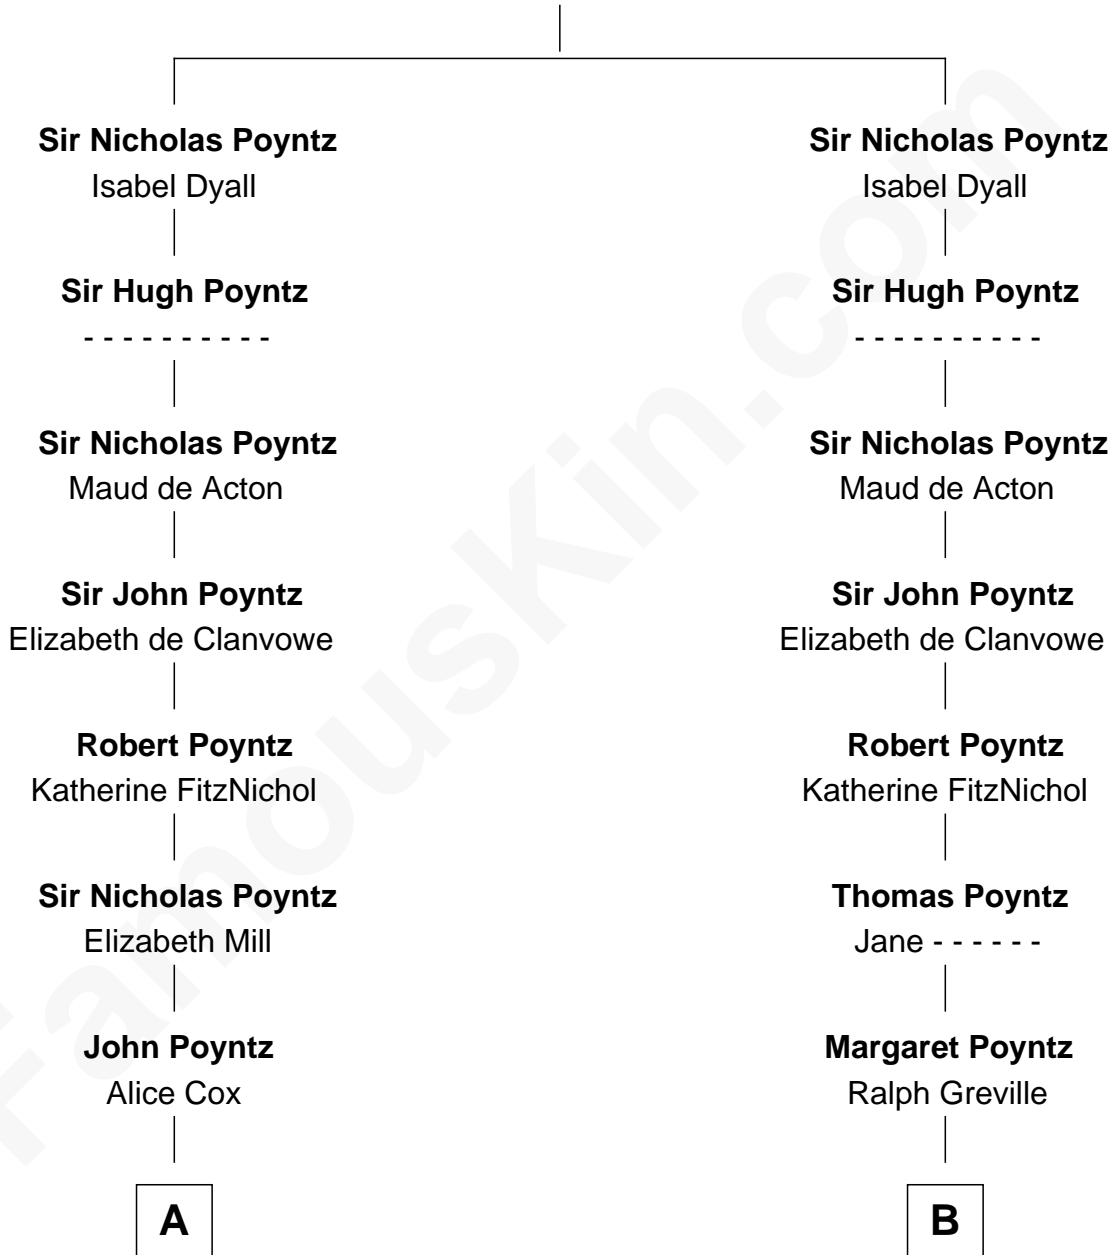

FamousKin.com

Relationship Chart of

Sir Winston Churchill

Prime Minister of the United Kingdom

21st cousin of

Marilyn Monroe

Actress, Model, and Singer

Sir Hugh Poyntz

Hawise Malet

C

Jane Paget
George Stewart

Jane Stewart
Sir George Spencer-Churchill

Sir John Winston Spencer-Churchill
Frances Anne Emily Vane

Randolph Henry Spencer-Churchill
Jeanette Jerome

Sir Winston Churchill
Prime Minister of the United Kingdom