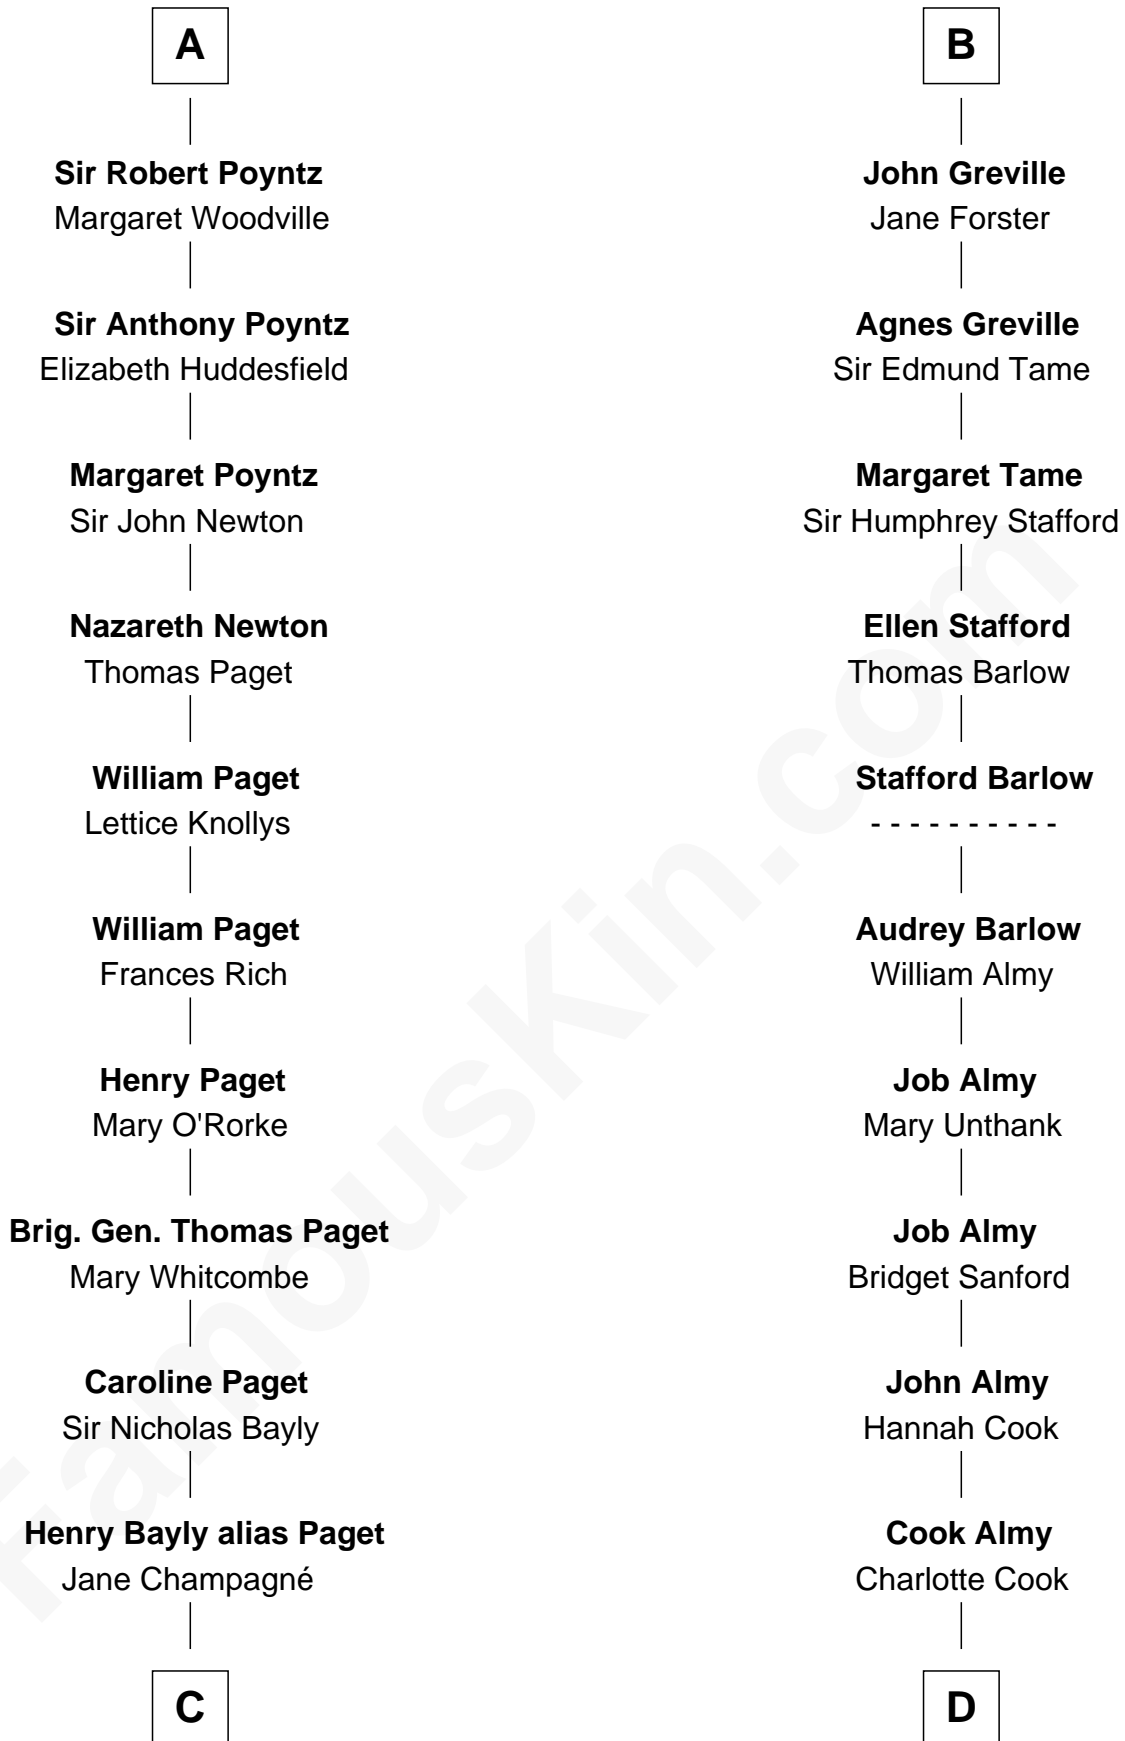

FamousKin.com

Relationship Chart of

Sir Winston Churchill

Prime Minister of the United Kingdom

21st cousin of

Marilyn Monroe

Actress, Model, and Singer

Sir Hugh Poyntz

Hawise Malet

C

Jane Paget
George Stewart

Jane Stewart
Sir George Spencer-Churchill

Sir John Winston Spencer-Churchill
Frances Anne Emily Vane

Randolph Henry Spencer-Churchill
Jeanette Jerome

Sir Winston Churchill
Prime Minister of the United Kingdom

D

Samuel Elam Almy
Susan Bateman

Susan Bateman Almy
Charles Adams Gifford

Frederick Almy Gifford
Elizabeth Easton Tennant

Charles Stanley Gifford
Gladys Pearl Monroe

Marilyn Monroe
Actress, Model, and Singer