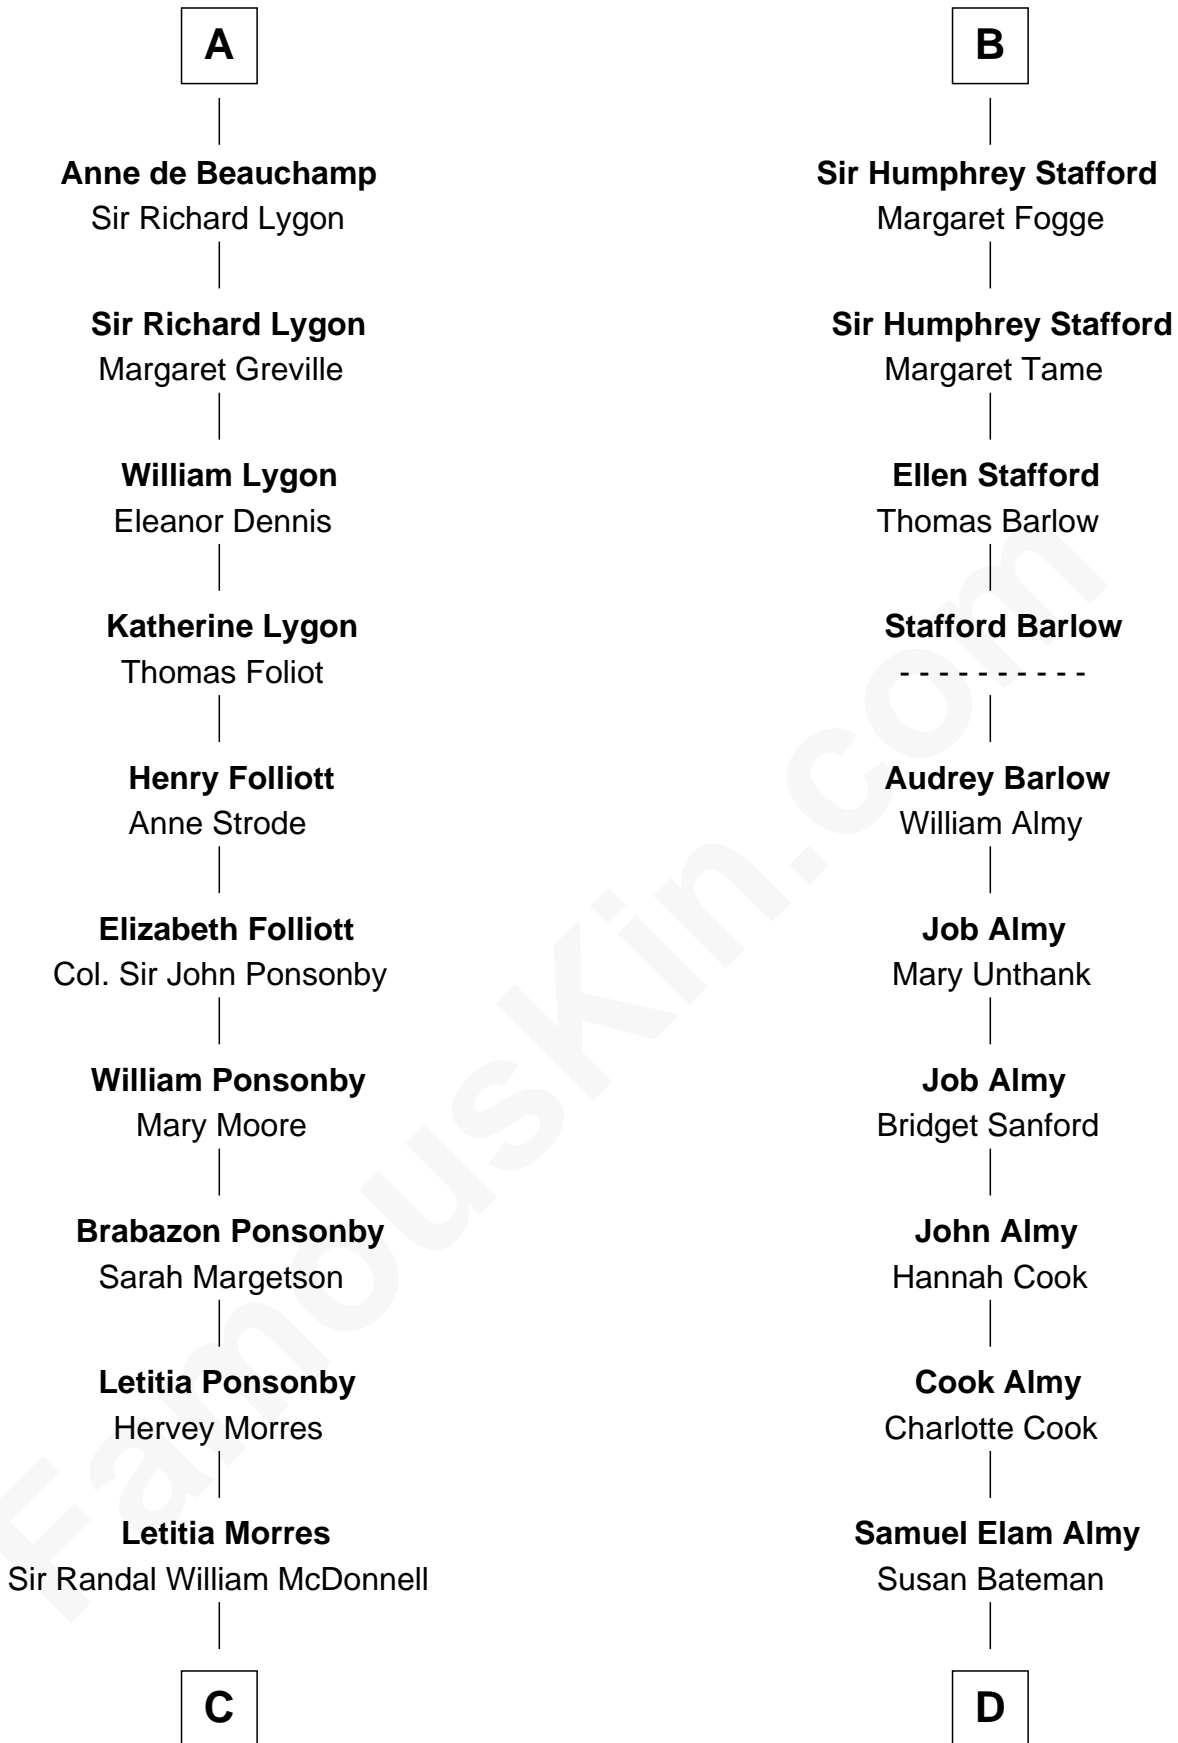

FamousKin.com

Relationship Chart of

Sir Winston Churchill

Prime Minister of the United Kingdom

20th cousin 1 time removed of

Marilyn Monroe

Actress, Model, and Singer

C

Anne Catherine McDonnell

Sir Henry Vane

Frances Anne Emily Vane-Tempest

Sir Charles William Stewart

Frances Anne Emily Vane

Sir John Winston Spencer-Churchill

Randolph Henry Spencer-Churchill

Jeanette Jerome

Sir Winston Churchill

Prime Minister of the United Kingdom

D

Susan Bateman Almy

Charles Adams Gifford

Frederick Almy Gifford

Elizabeth Easton Tennant

Charles Stanley Gifford

Gladys Pearl Monroe

Marilyn Monroe

Actress, Model, and Singer