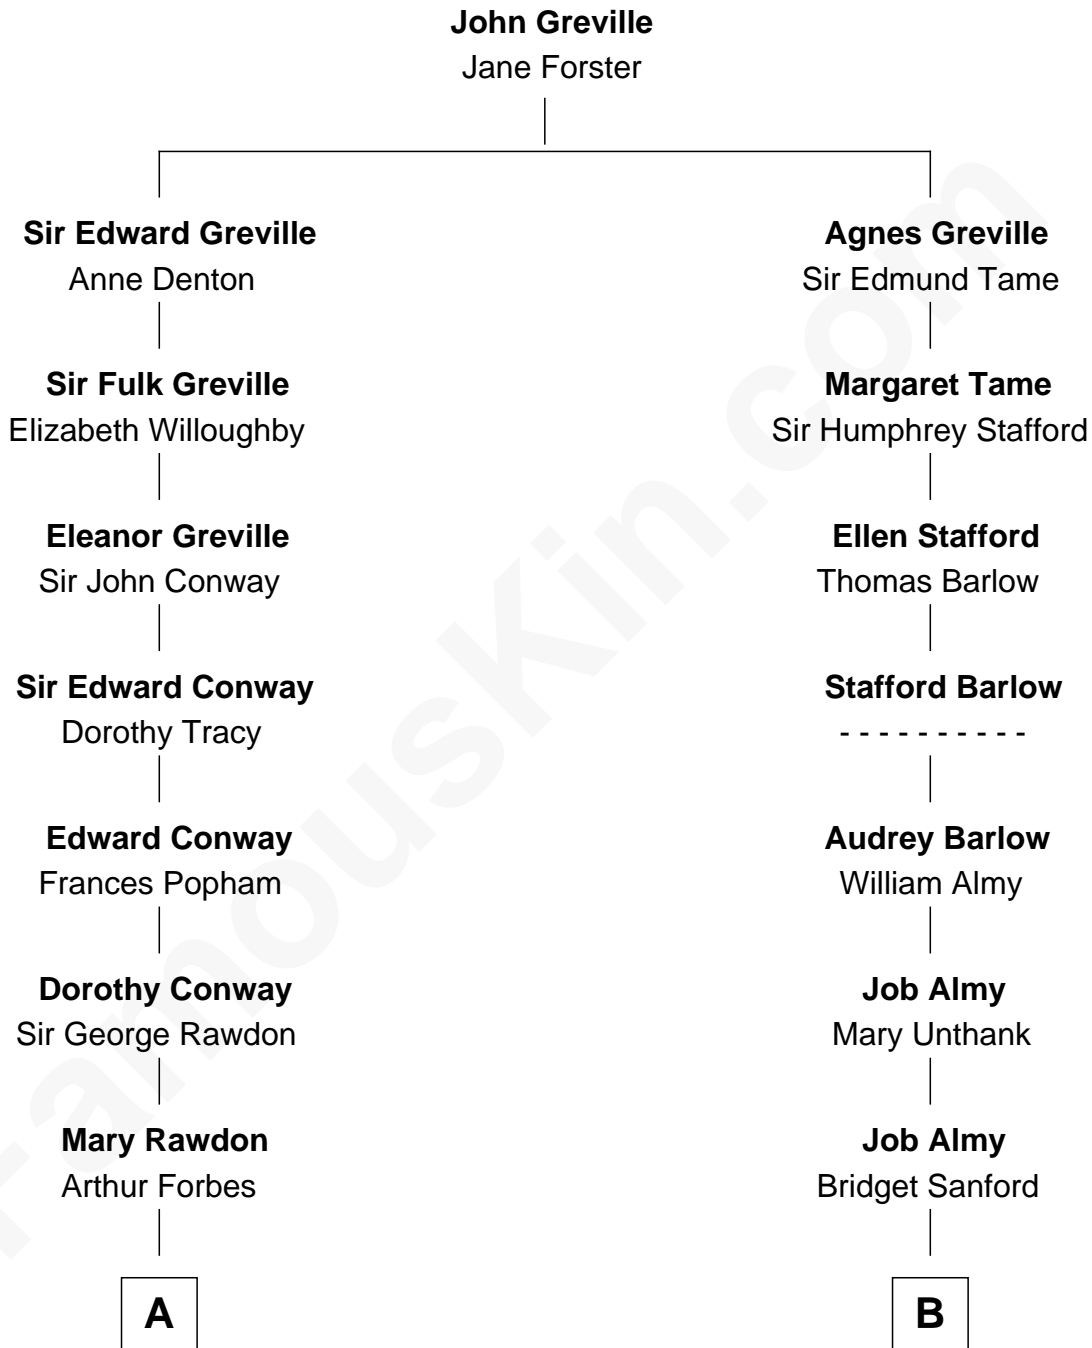

FamousKin.com

Relationship Chart of

Sir Winston Churchill

Prime Minister of the United Kingdom

13th cousin 1 time removed of

Marilyn Monroe

Actress, Model, and Singer

A