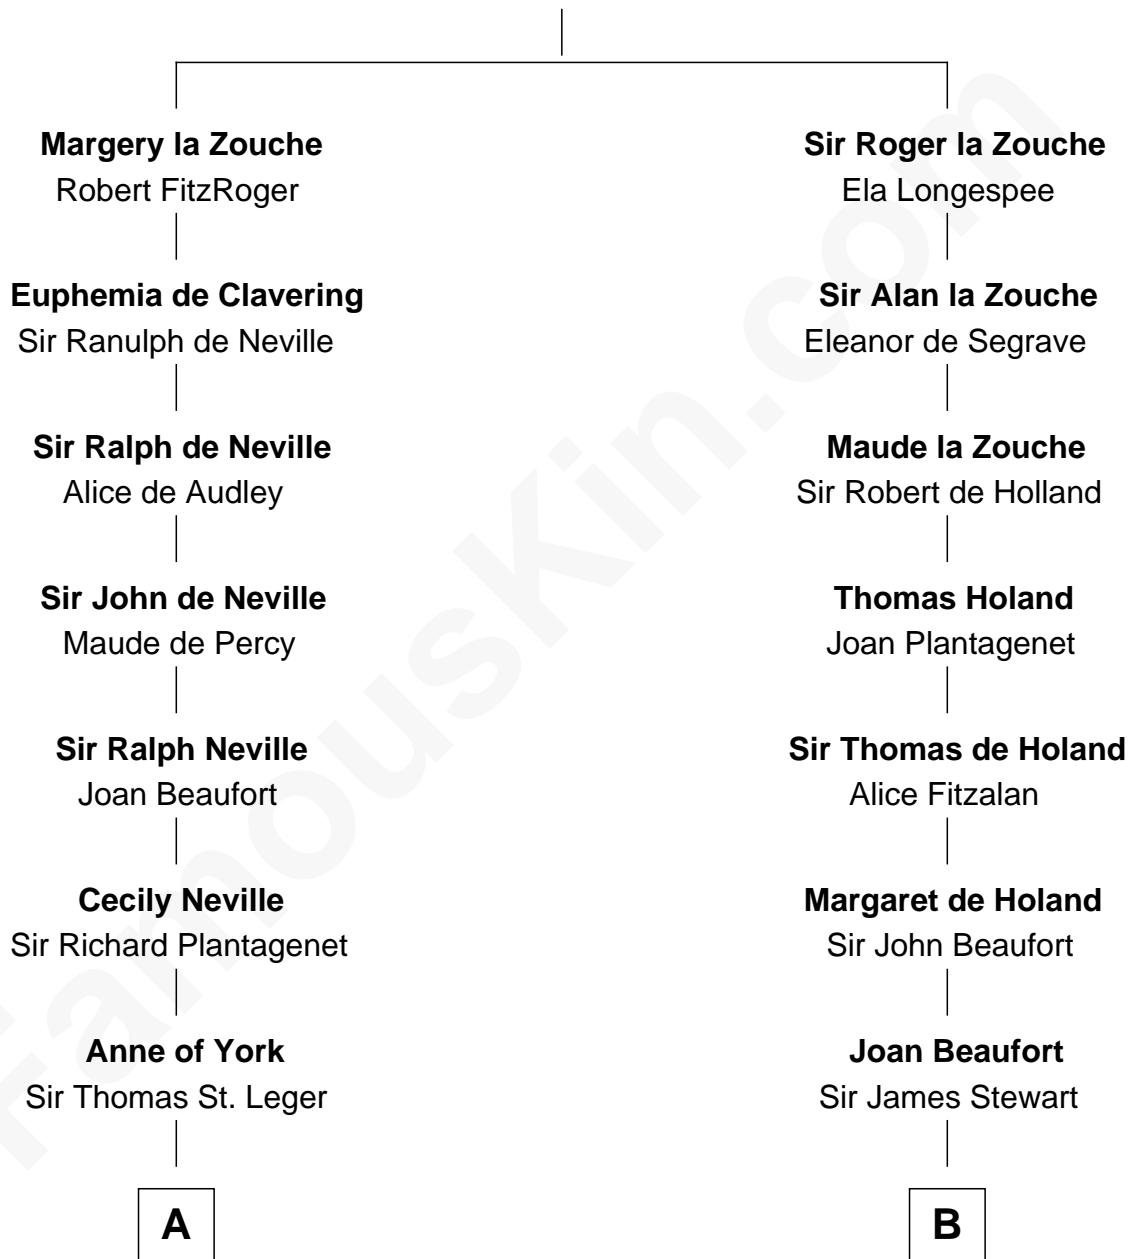

FamousKin.com

Relationship Chart of

Sir Winston Churchill

Prime Minister of the United Kingdom

19th cousin 1 time removed of

Noel Coward

Playwright, Actor, and Songwriter

Alan la Zouche

Ellen de Quincy

C

Jane Stewart
Sir George Spencer-Churchill

Sir John Winston Spencer-Churchill
Frances Anne Emily Vane

Randolph Henry Spencer-Churchill
Jeanette Jerome

Sir Winston Churchill
Prime Minister of the United Kingdom