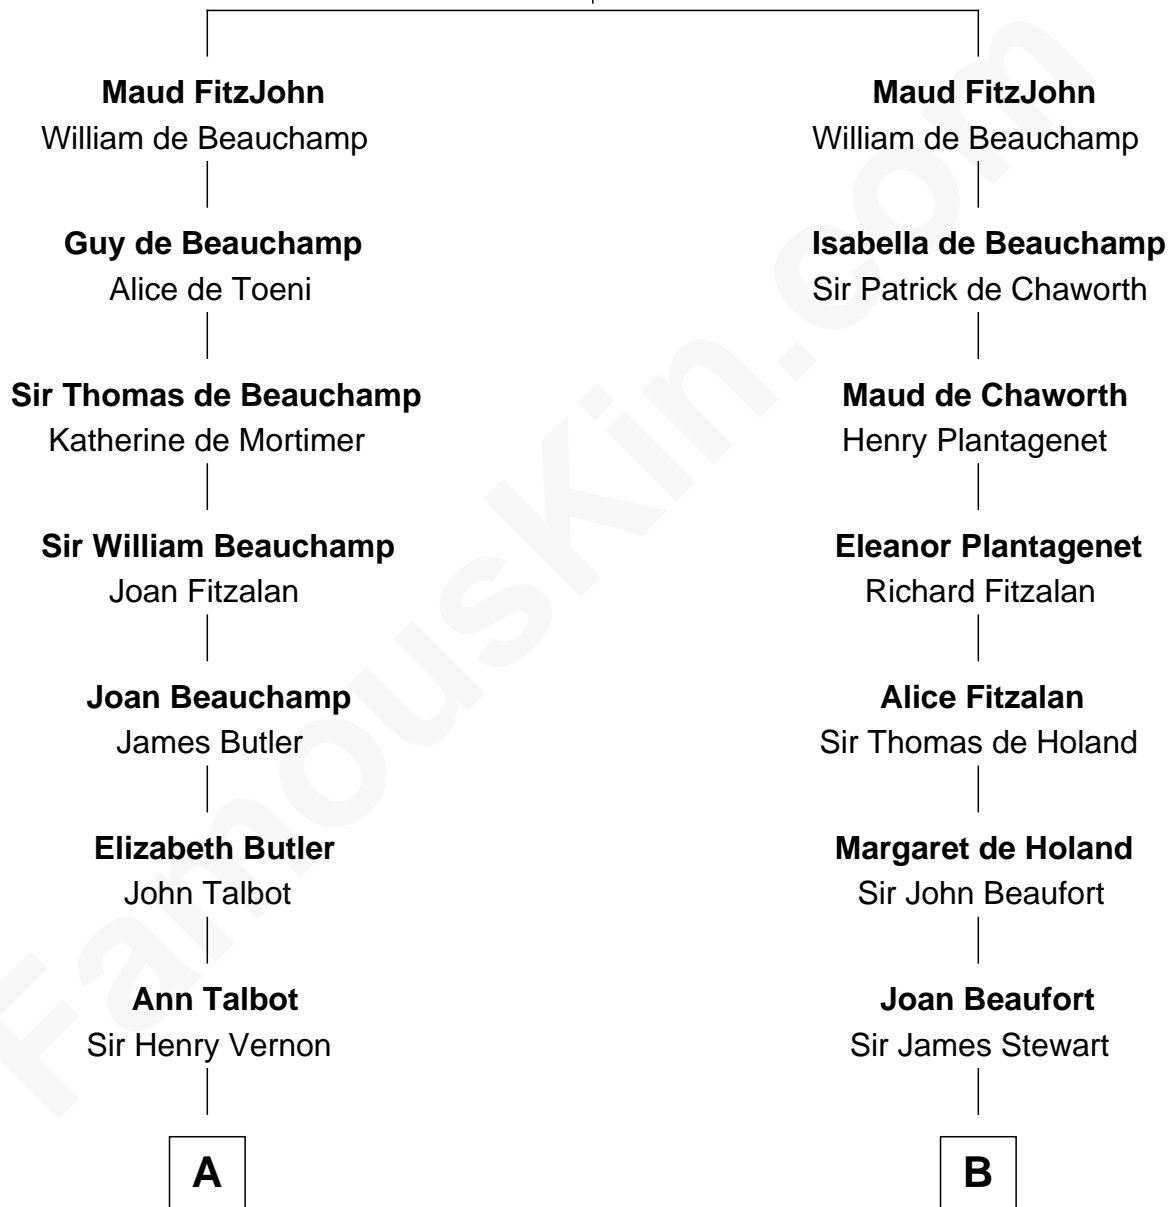

FamousKin.com

Relationship Chart of

Sir Winston Churchill

Prime Minister of the United Kingdom

19th cousin 1 time removed of

Noel Coward

Playwright, Actor, and Songwriter

Sir John FitzGeoffrey

Isabel le Bigod

C

Sir George Spencer-Churchill

Jane Stewart

Sir John Winston Spencer-Churchill

Frances Anne Emily Vane

Randolph Henry Spencer-Churchill

Jeanette Jerome