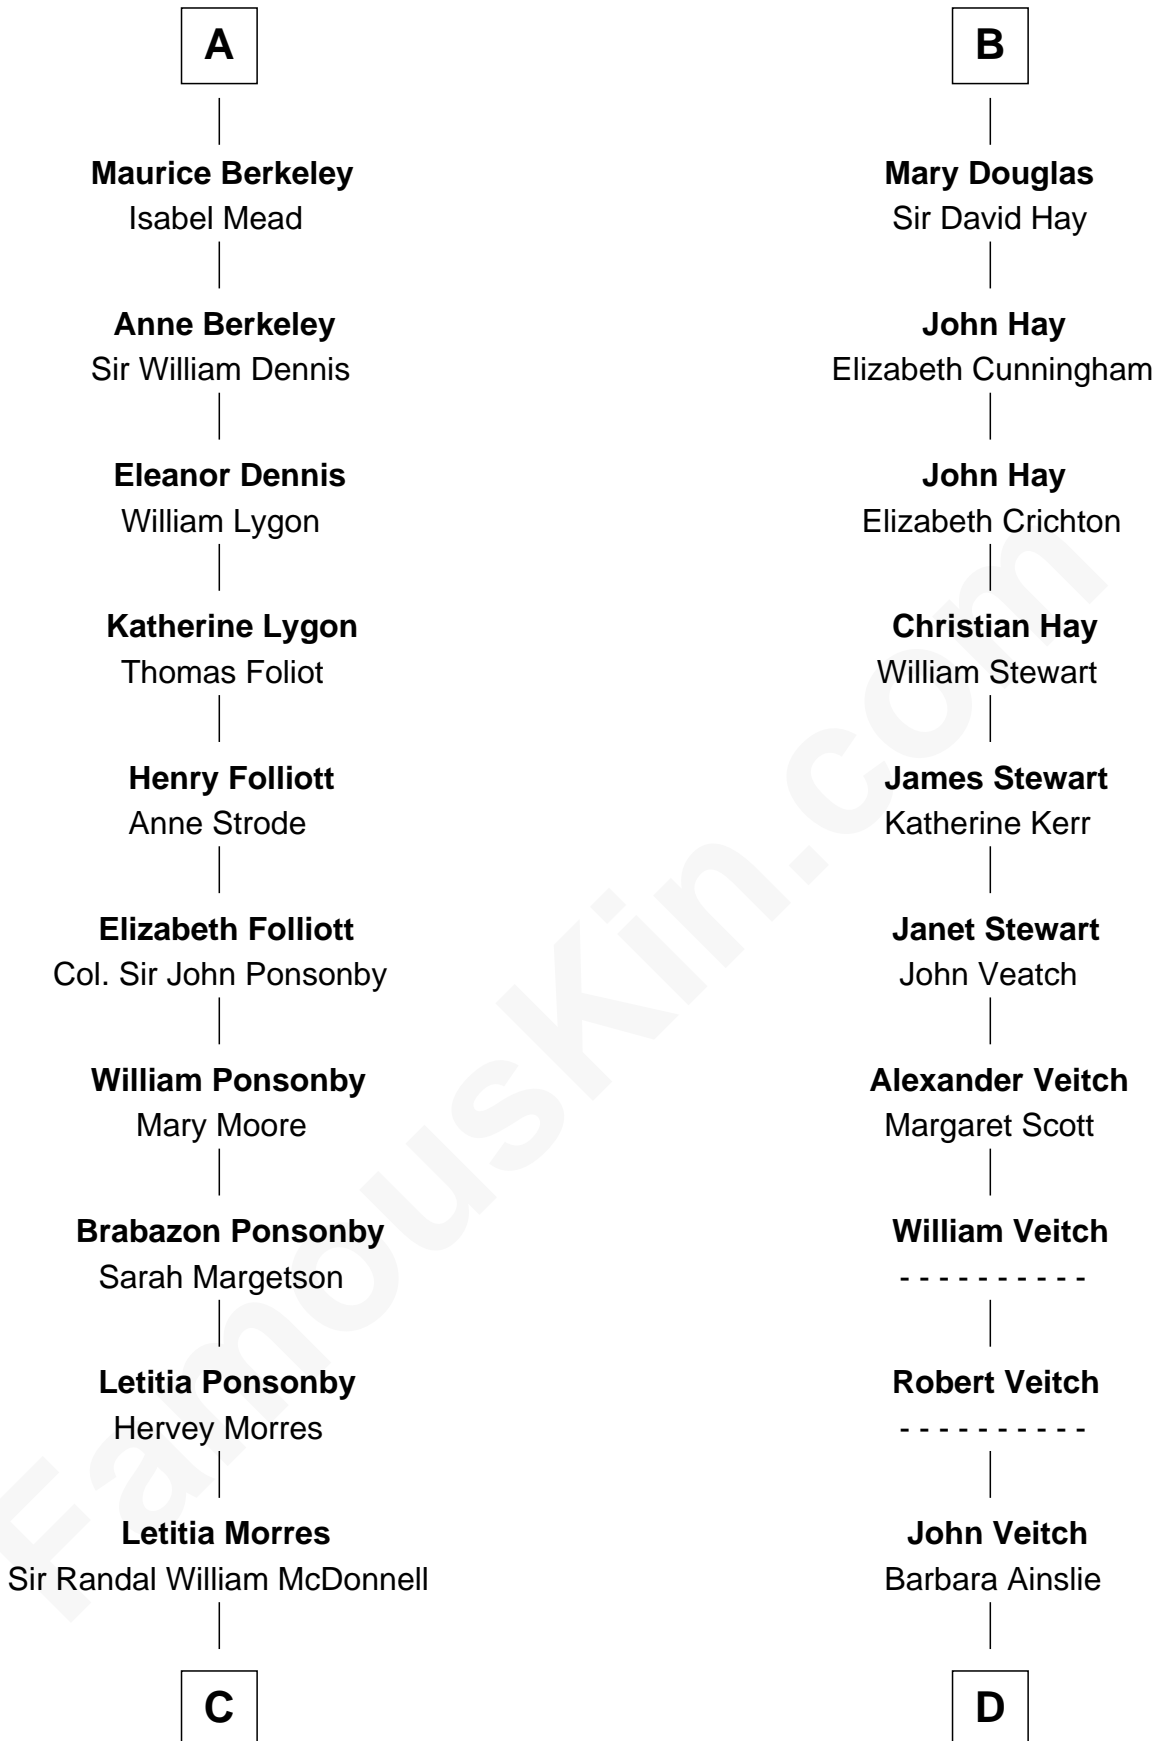

FamousKin.com

Relationship Chart of

Sir Winston Churchill

Prime Minister of the United Kingdom

20th cousin 1 time removed of

Noel Coward

Playwright, Actor, and Songwriter

Gilbert de Clare

Isabella de Clare

Robert de Bruce

Sir Robert de Brus

Marjorie of Carrick

Robert I, King of Scotland

Isabella of Mar

Marjorie Bruce

Walter Stewart

Robert II, King of Scotland

Elizabeth Mure

Robert III, King of Scotland

Anabella Drummond

Mary Stewart

George Douglas

B

C