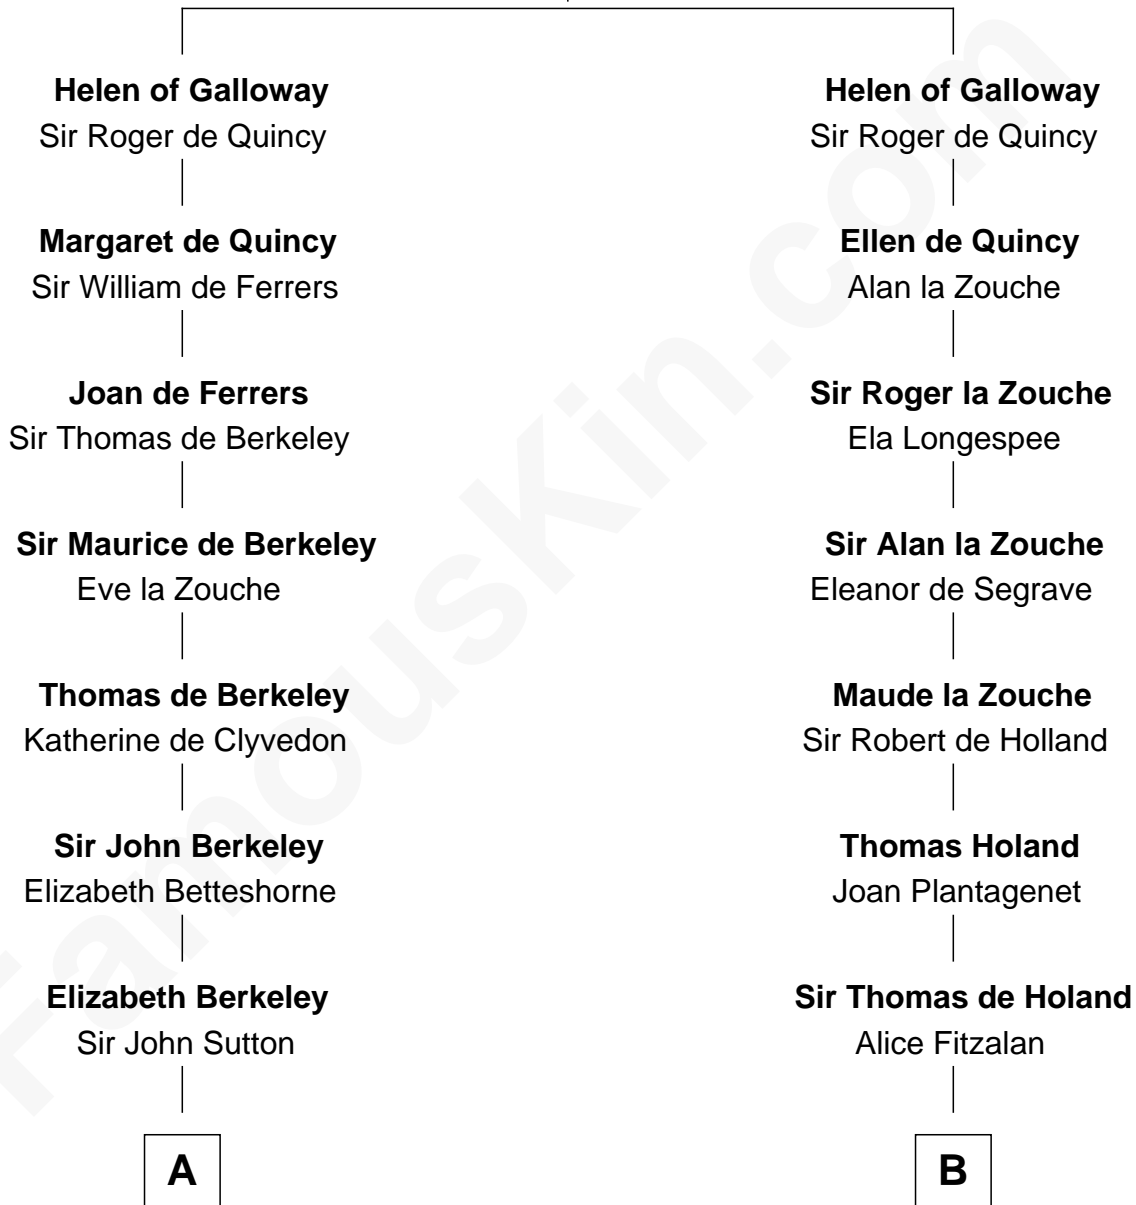

FamousKin.com

Relationship Chart of

Sir Winston Churchill

Prime Minister of the United Kingdom

21st cousin of

Noel Coward

Playwright, Actor, and Songwriter

Alan of Galloway

Helen de l'Isle

C

Jane Paget
George Stewart

Jane Stewart
Sir George Spencer-Churchill

Sir John Winston Spencer-Churchill
Frances Anne Emily Vane

Randolph Henry Spencer-Churchill
Jeanette Jerome

Sir Winston Churchill
Prime Minister of the United Kingdom