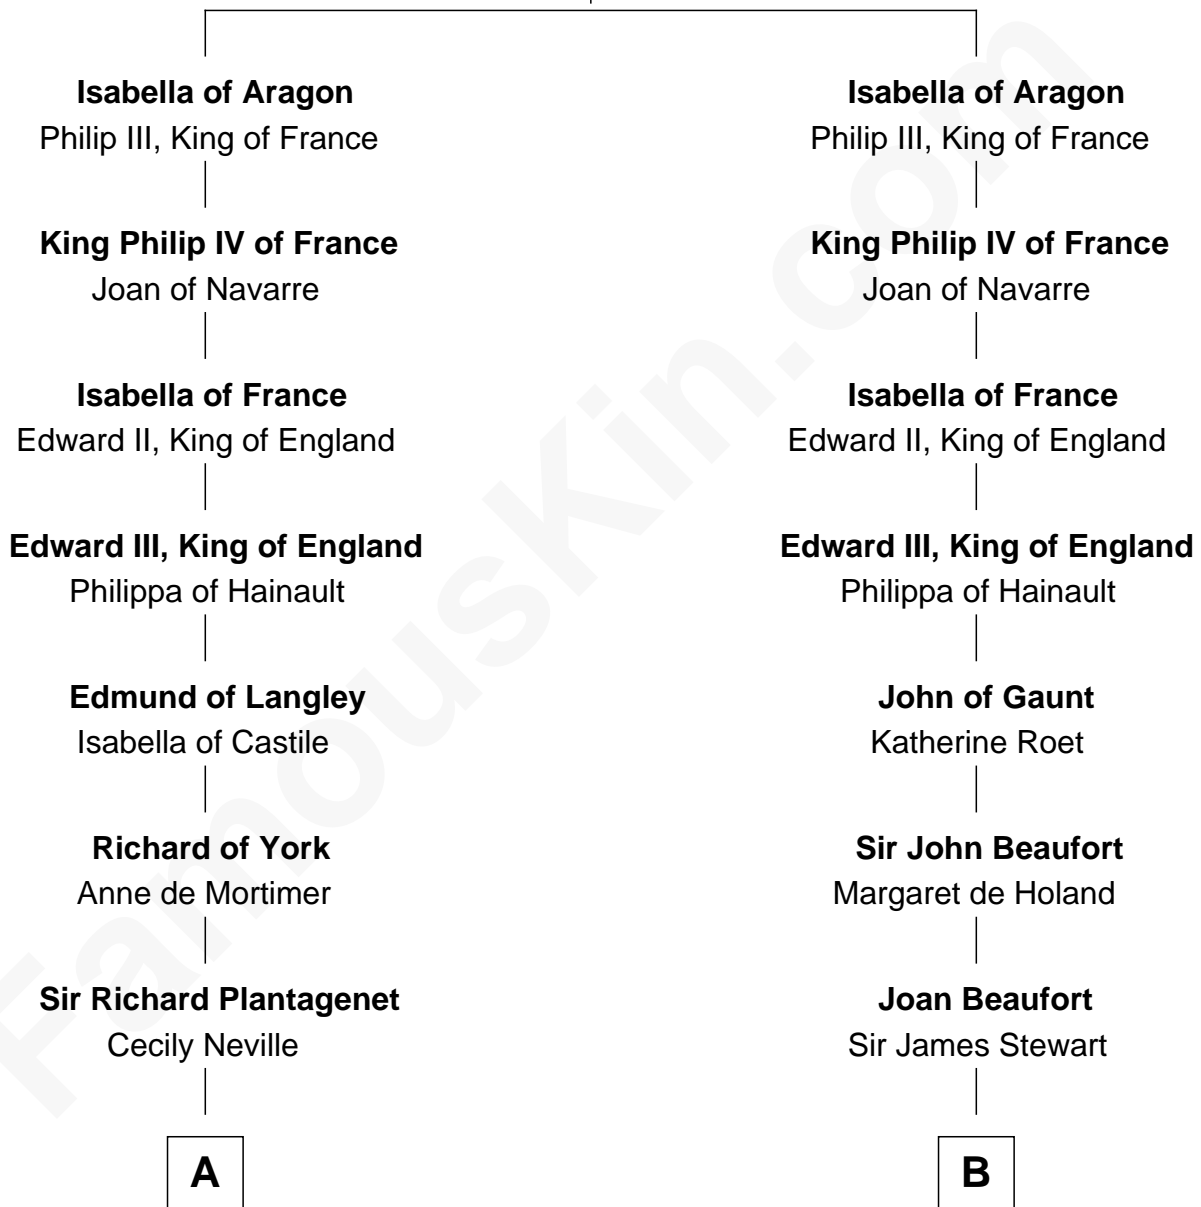

## Relationship Chart of

### Sir Winston Churchill

*Prime Minister of the United Kingdom*

**19th cousin 2 times removed of**

**Noel Coward**

*Playwright, Actor, and Songwriter*

**James I, King of Aragon**

Yolanda of Hungary

**C**

**Jane Paget**  
George Stewart

**Jane Stewart**  
Sir George Spencer-Churchill

**Sir John Winston Spencer-Churchill**  
Frances Anne Emily Vane

**Randolph Henry Spencer-Churchill**  
Jeanette Jerome

**Sir Winston Churchill**  
*Prime Minister of the United Kingdom*