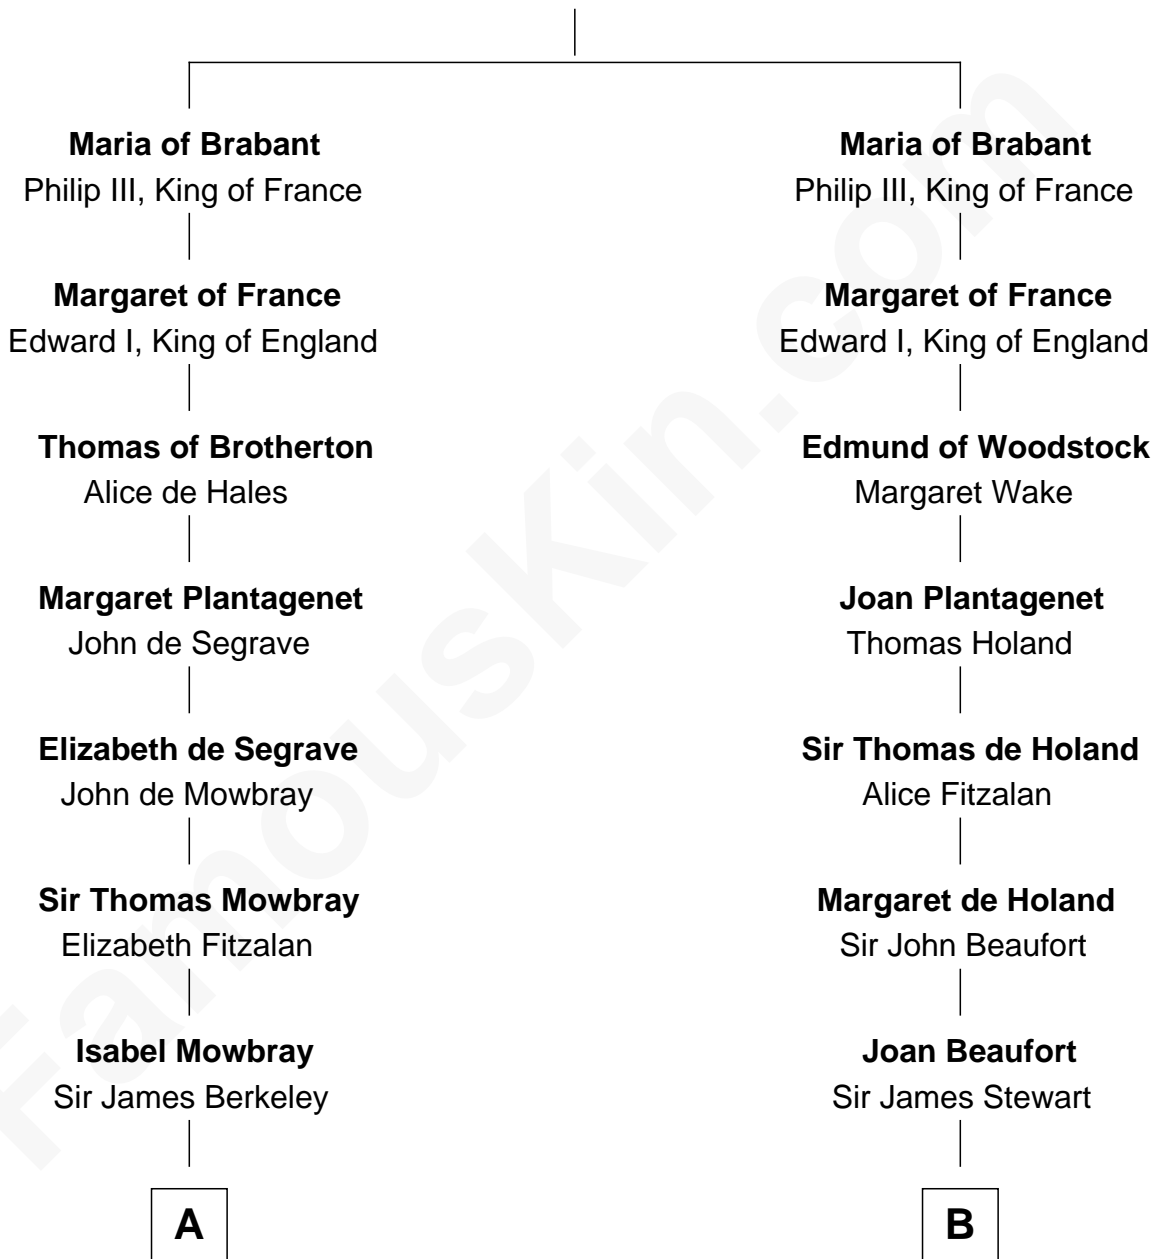

FamousKin.com

Relationship Chart of

Sir Winston Churchill

Prime Minister of the United Kingdom

19th cousin 2 times removed of

Noel Coward

Playwright, Actor, and Songwriter

Henry III, Duke of Brabant

Adelaide of Burgundy

C

Anne Catherine McDonnell

Sir Henry Vane

Frances Anne Emily Vane-Tempest

Sir Charles William Stewart

Frances Anne Emily Vane

Sir John Winston Spencer-Churchill

Randolph Henry Spencer-Churchill

Jeanette Jerome

Sir Winston Churchill

Prime Minister of the United Kingdom

D

Henry Gordon Veitch

Mary Kathleen Synch

Violet Agnes Veitch