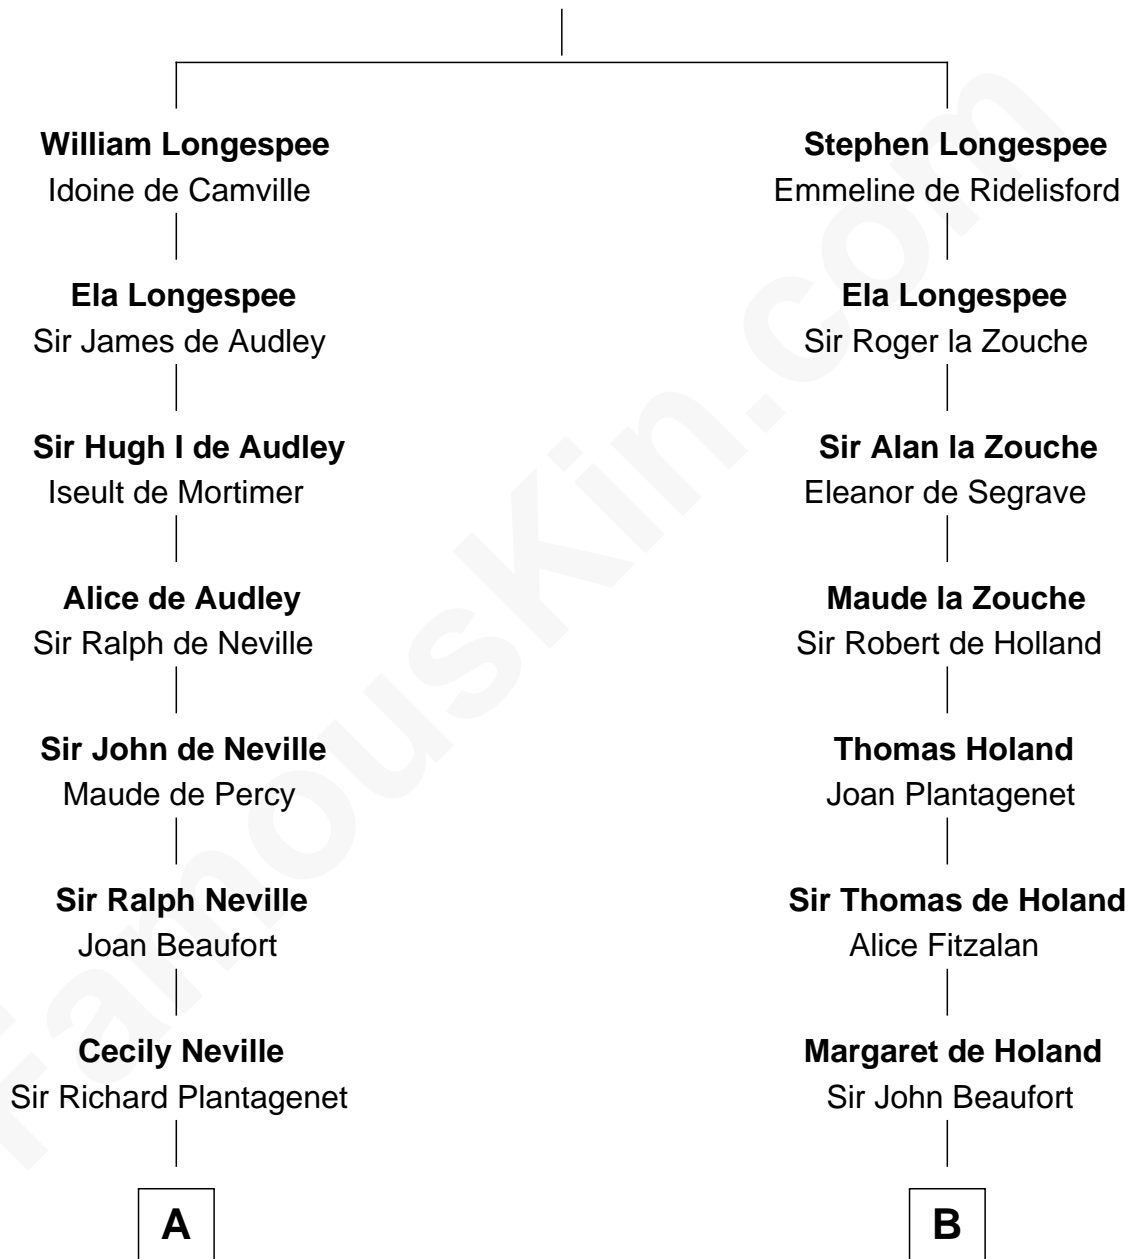

FamousKin.com

Relationship Chart of

Sir Winston Churchill

Prime Minister of the United Kingdom

20th cousin 1 time removed of

Noel Coward

Playwright, Actor, and Songwriter

Sir William Longespee

Ela of Salisbury

C

Jane Paget
George Stewart

Jane Stewart
Sir George Spencer-Churchill

Sir John Winston Spencer-Churchill
Frances Anne Emily Vane

Randolph Henry Spencer-Churchill
Jeanette Jerome

Sir Winston Churchill
Prime Minister of the United Kingdom