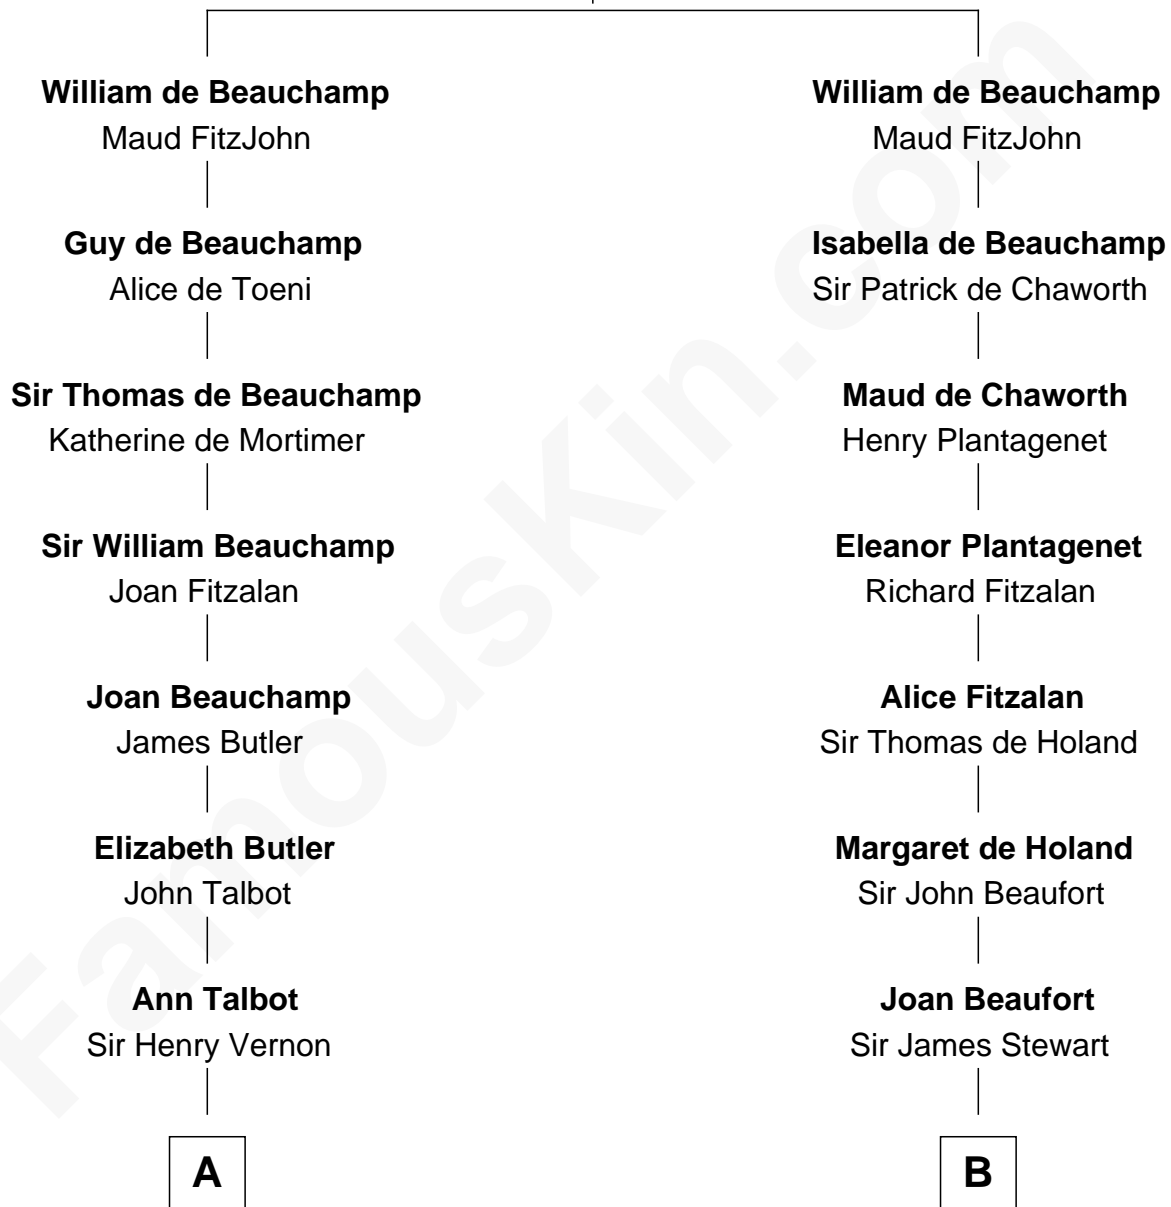

## Relationship Chart of

### Sir Winston Churchill

*Prime Minister of the United Kingdom*

19th cousin 1 time removed of

### Noel Coward

*Playwright, Actor, and Songwriter*

**Sir William de Beauchamp**

Isabel Mauduit

**C**

**Sir George Spencer-Churchill**

Jane Stewart

**Sir John Winston Spencer-Churchill**