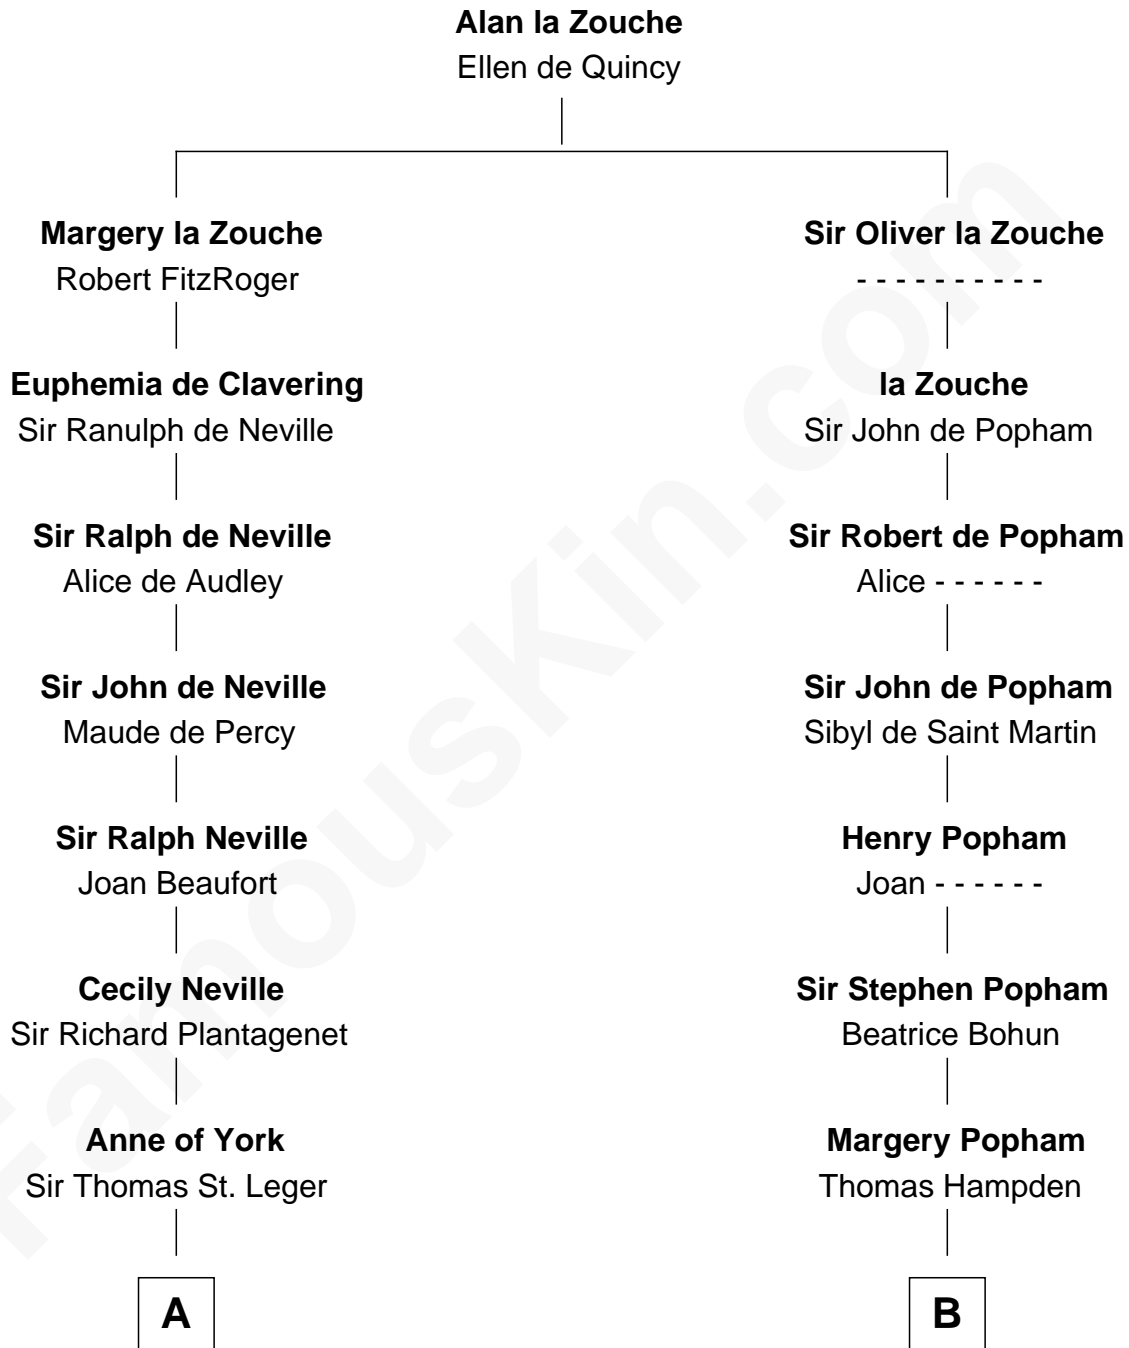

FamousKin.com

Relationship Chart of

Sir Winston Churchill

Prime Minister of the United Kingdom

12th cousin 8 times removed of

Edmund Waller

English Poet and Politician

C

—
Jane Stewart

Sir George Spencer-Churchill

—
Sir John Winston Spencer-Churchill

Frances Anne Emily Vane

—
Randolph Henry Spencer-Churchill

Jeanette Jerome

—
Sir Winston Churchill

Prime Minister of the United Kingdom