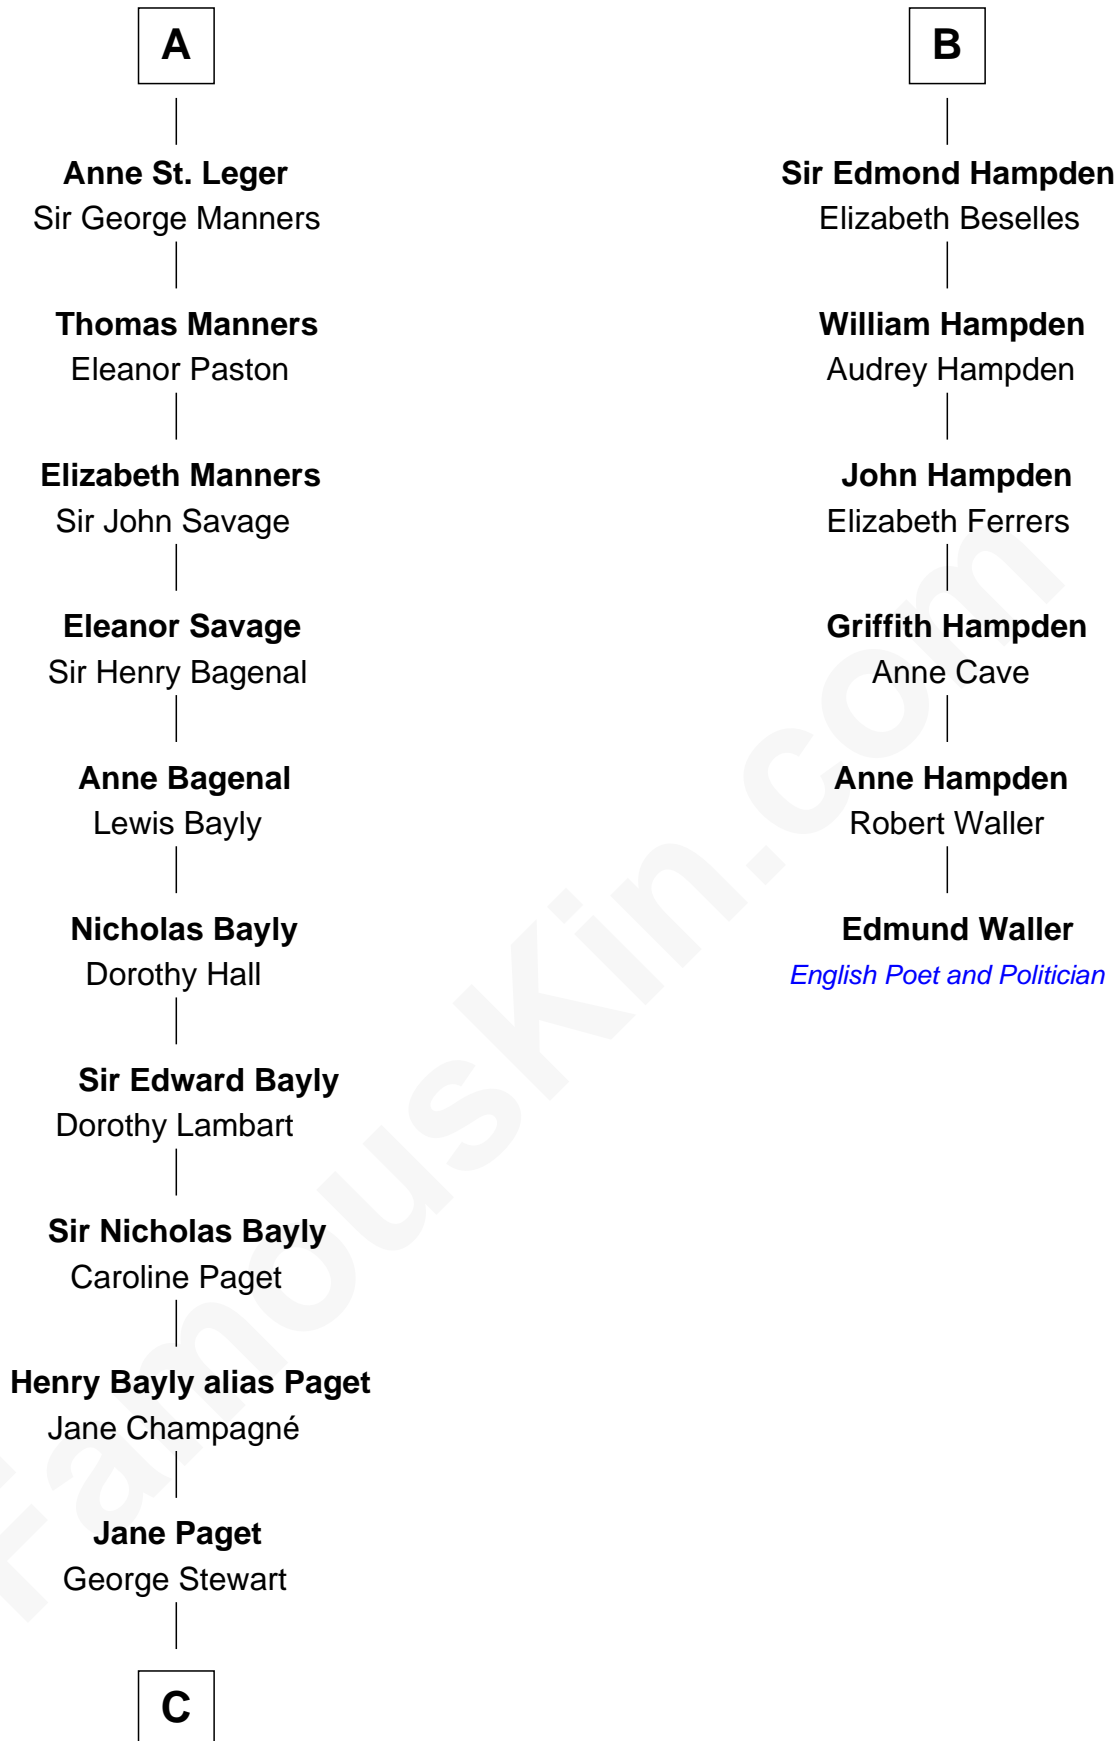

FamousKin.com

Relationship Chart of

Sir Winston Churchill

Prime Minister of the United Kingdom

12th cousin 8 times removed of

Edmund Waller

English Poet and Politician

C

—
Jane Stewart

Sir George Spencer-Churchill

—
Sir John Winston Spencer-Churchill

Frances Anne Emily Vane

—
Randolph Henry Spencer-Churchill

Jeanette Jerome

—
Sir Winston Churchill

Prime Minister of the United Kingdom