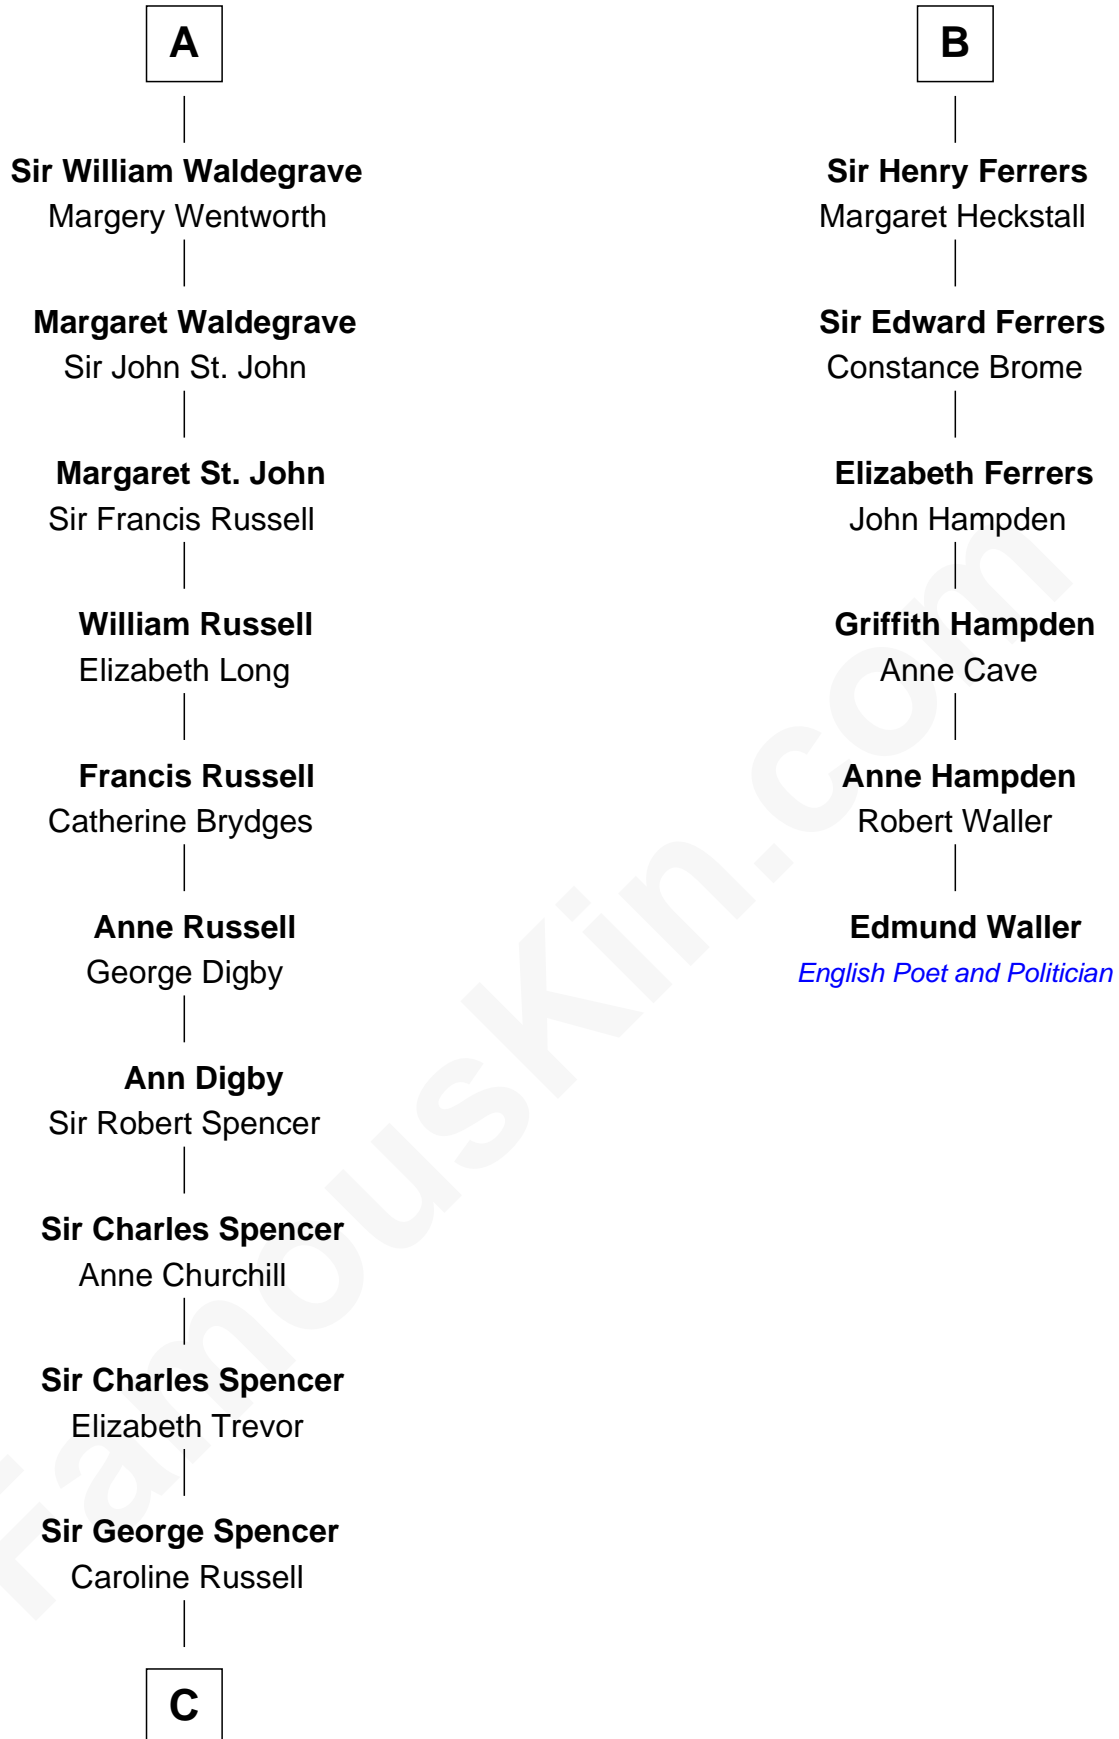

FamousKin.com

Relationship Chart of

Sir Winston Churchill

Prime Minister of the United Kingdom

12th cousin 9 times removed of

Edmund Waller

English Poet and Politician

Sir William de Beauchamp

Ida Longespee

Beatrice de Beauchamp

Sir William de Munchensy

William de Munchensy

Alice - - - - -

Sir Thomas de Munchensy

Joyce - - - - -

Thomas Munchensy

Joyce de Botetourte

Sir Baldwin Freville

Sir Baldwin Freville

Maude le Scrope

Elizabeth Freville

Sir Thomas Ferrers

B

C

George Spencer

Susan Stewart

Sir George Spencer-Churchill

Jane Stewart

Sir John Winston Spencer-Churchill

Frances Anne Emily Vane

Randolph Henry Spencer-Churchill

Jeanette Jerome