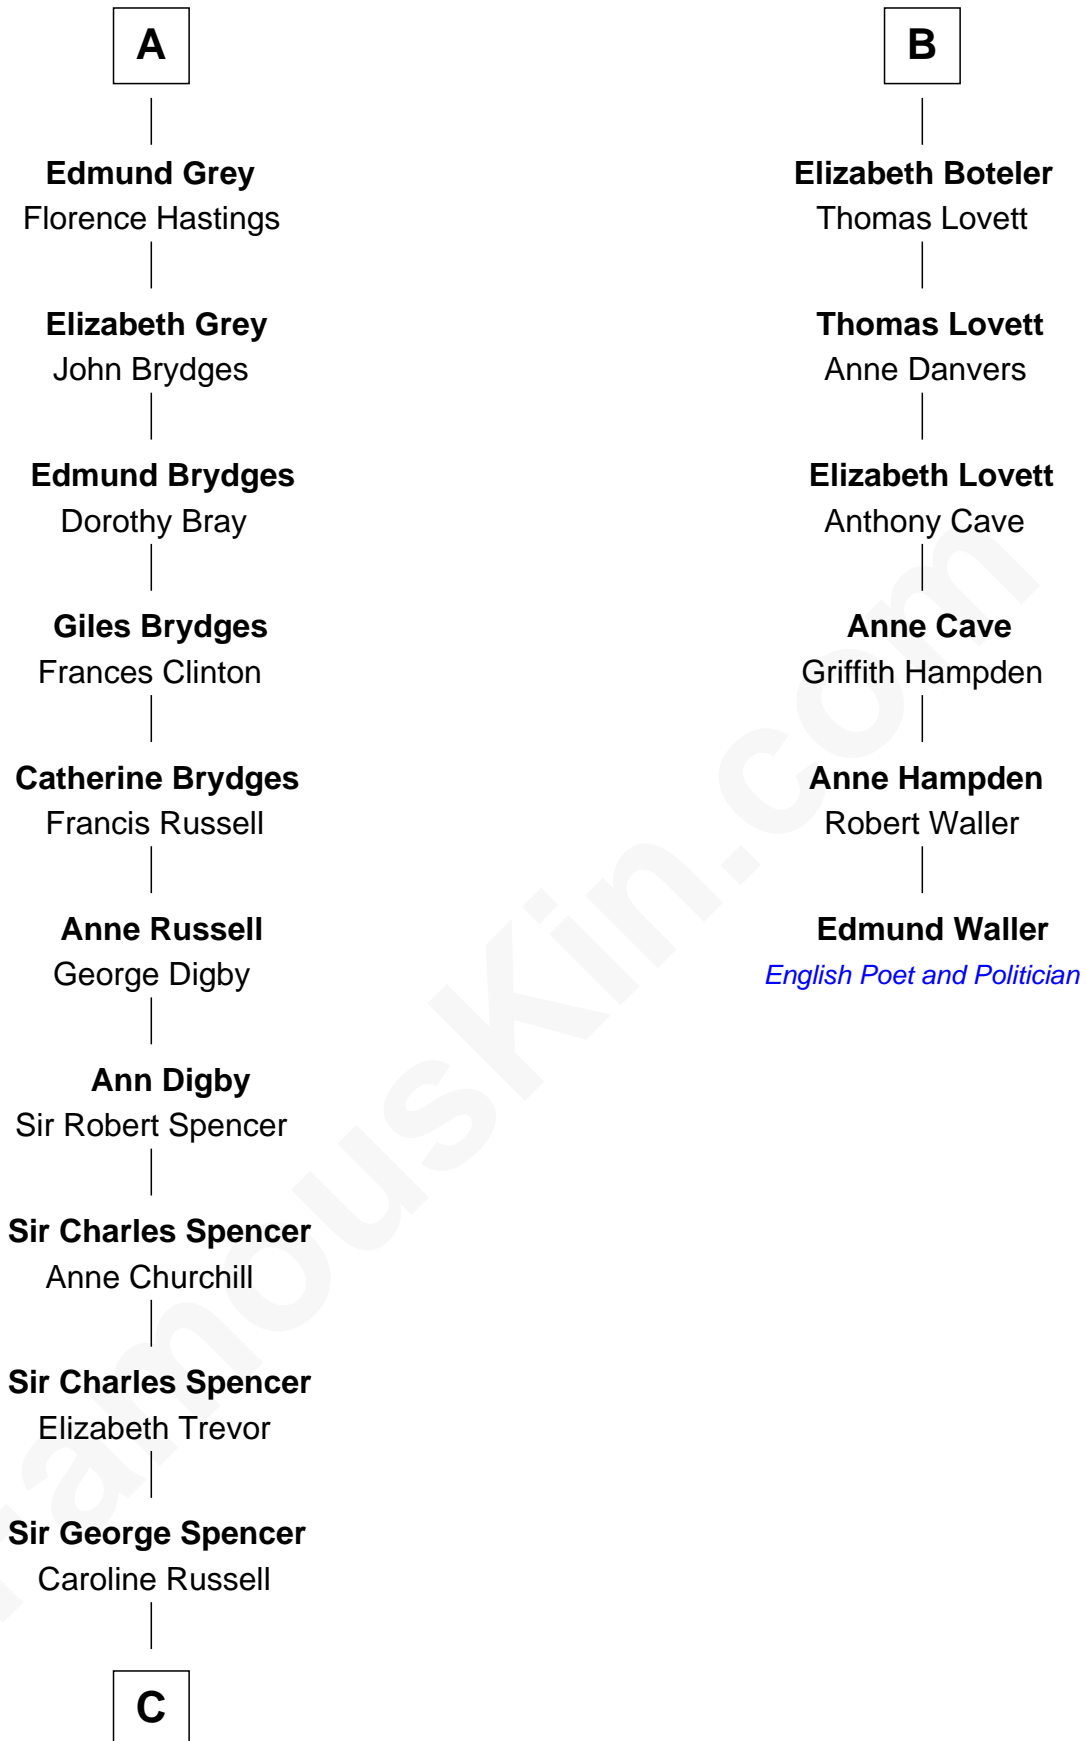

## Relationship Chart of

### Sir Winston Churchill

*Prime Minister of the United Kingdom*

12th cousin 9 times removed of

**Edmund Waller**

*English Poet and Politician*

**Sir William de Valence**

Joan de Munchensi

**C**