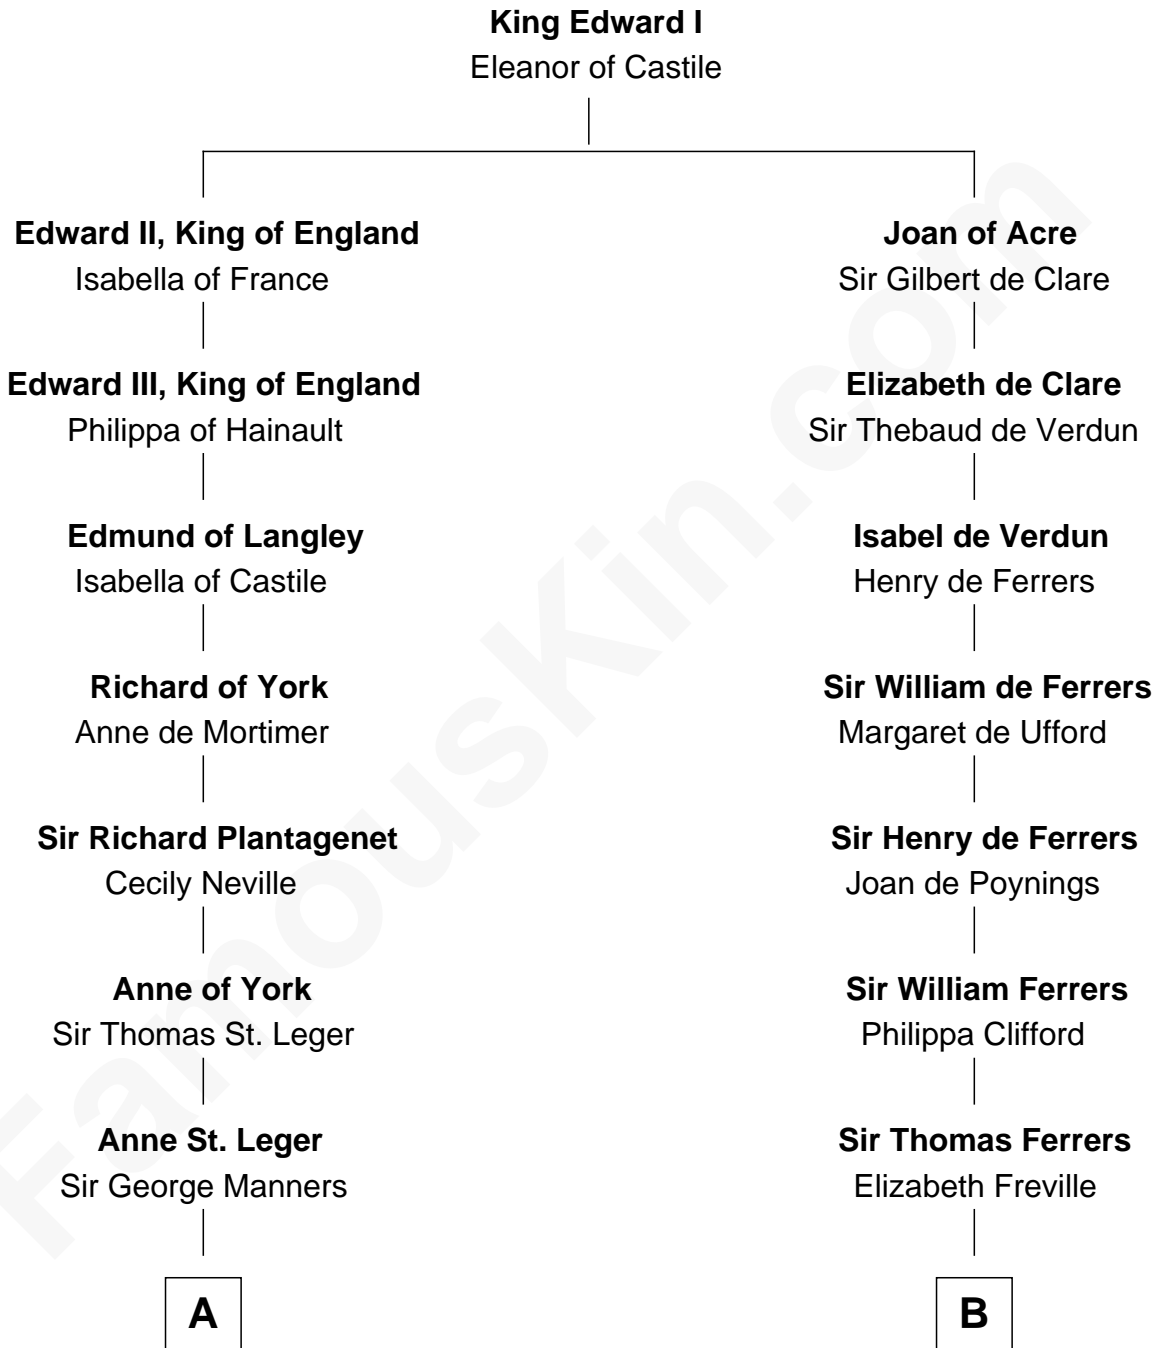

## Relationship Chart of

### Sir Winston Churchill

*Prime Minister of the United Kingdom*

12th cousin 7 times removed of

**Edmund Waller**

*English Poet and Politician*

C

—  
**Sir John Winston Spencer-Churchill**

Frances Anne Emily Vane

—  
**Randolph Henry Spencer-Churchill**

Jeanette Jerome

—  
**Sir Winston Churchill**

*Prime Minister of the United Kingdom*

FamousKin.com