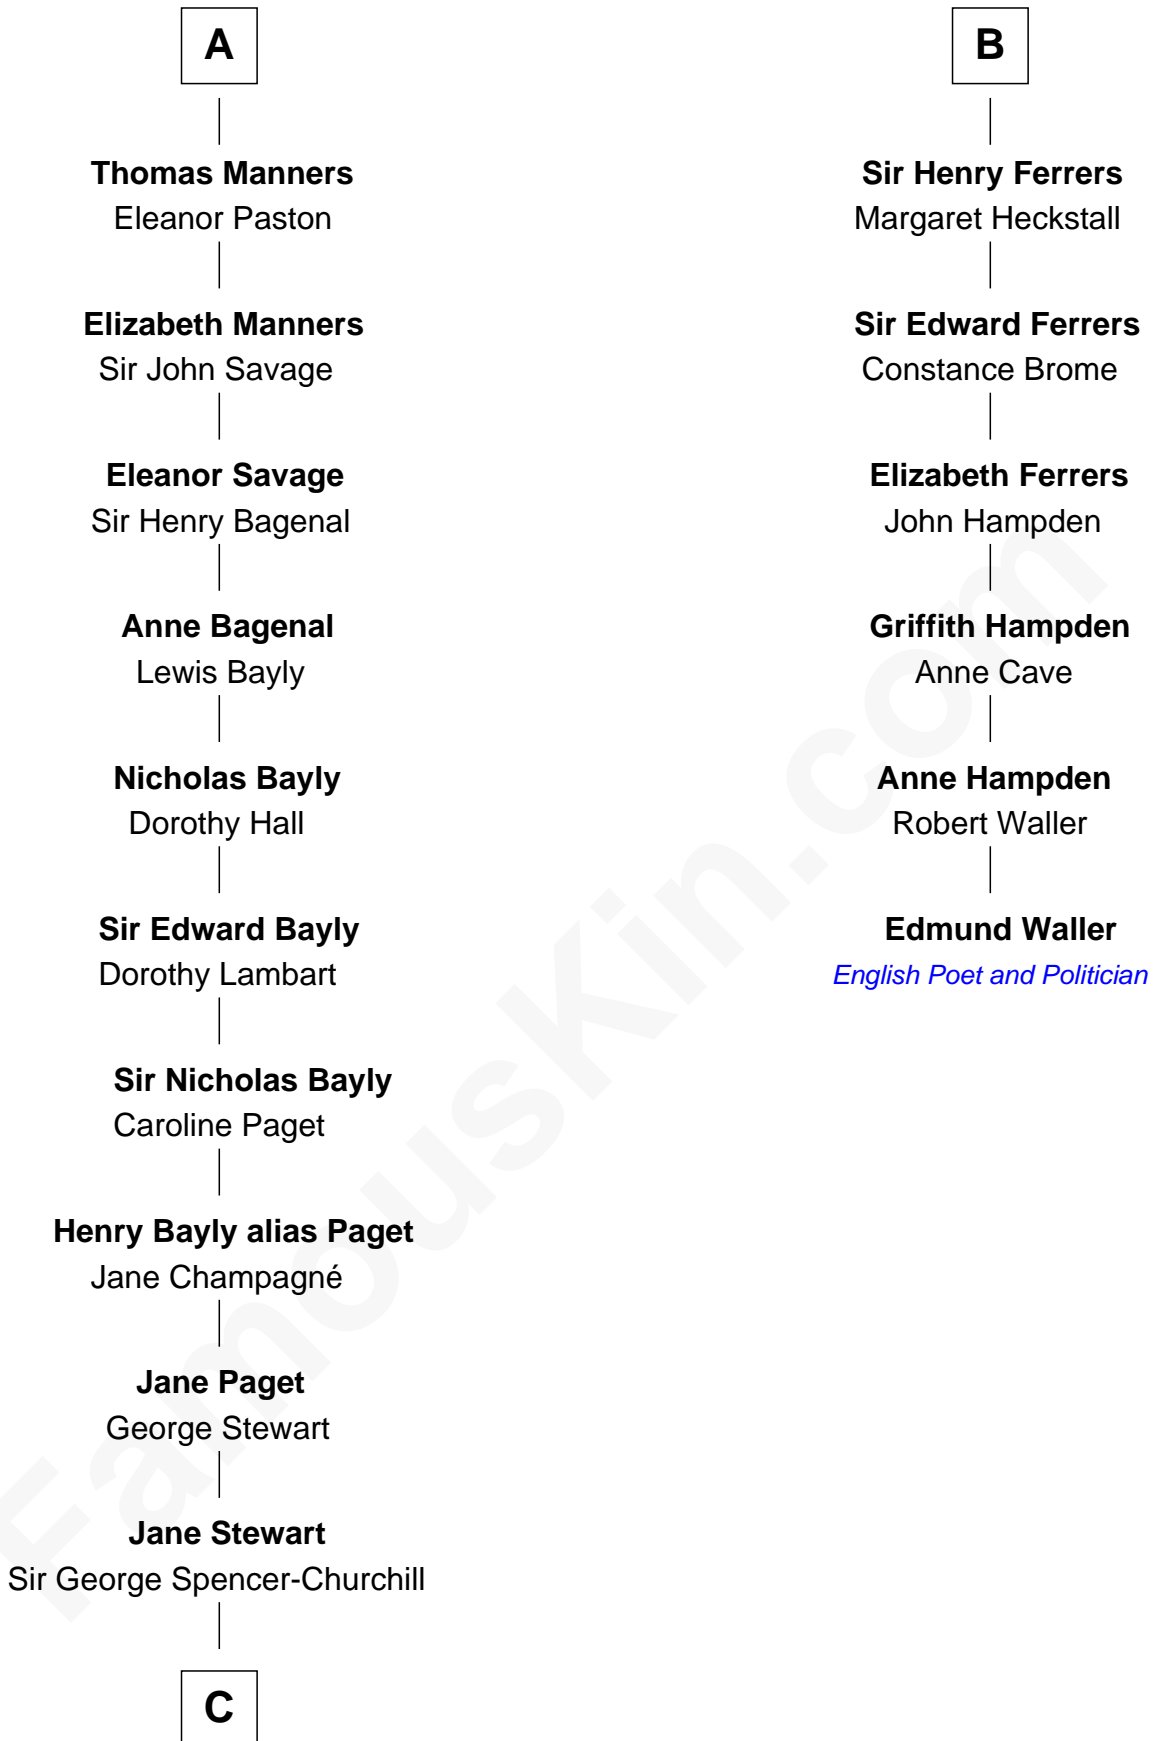

## Relationship Chart of

### Sir Winston Churchill

*Prime Minister of the United Kingdom*

12th cousin 7 times removed of

**Edmund Waller**

*English Poet and Politician*

C

—  
**Sir John Winston Spencer-Churchill**

Frances Anne Emily Vane

—  
**Randolph Henry Spencer-Churchill**

Jeanette Jerome

—  
**Sir Winston Churchill**

*Prime Minister of the United Kingdom*

FamousKin.com