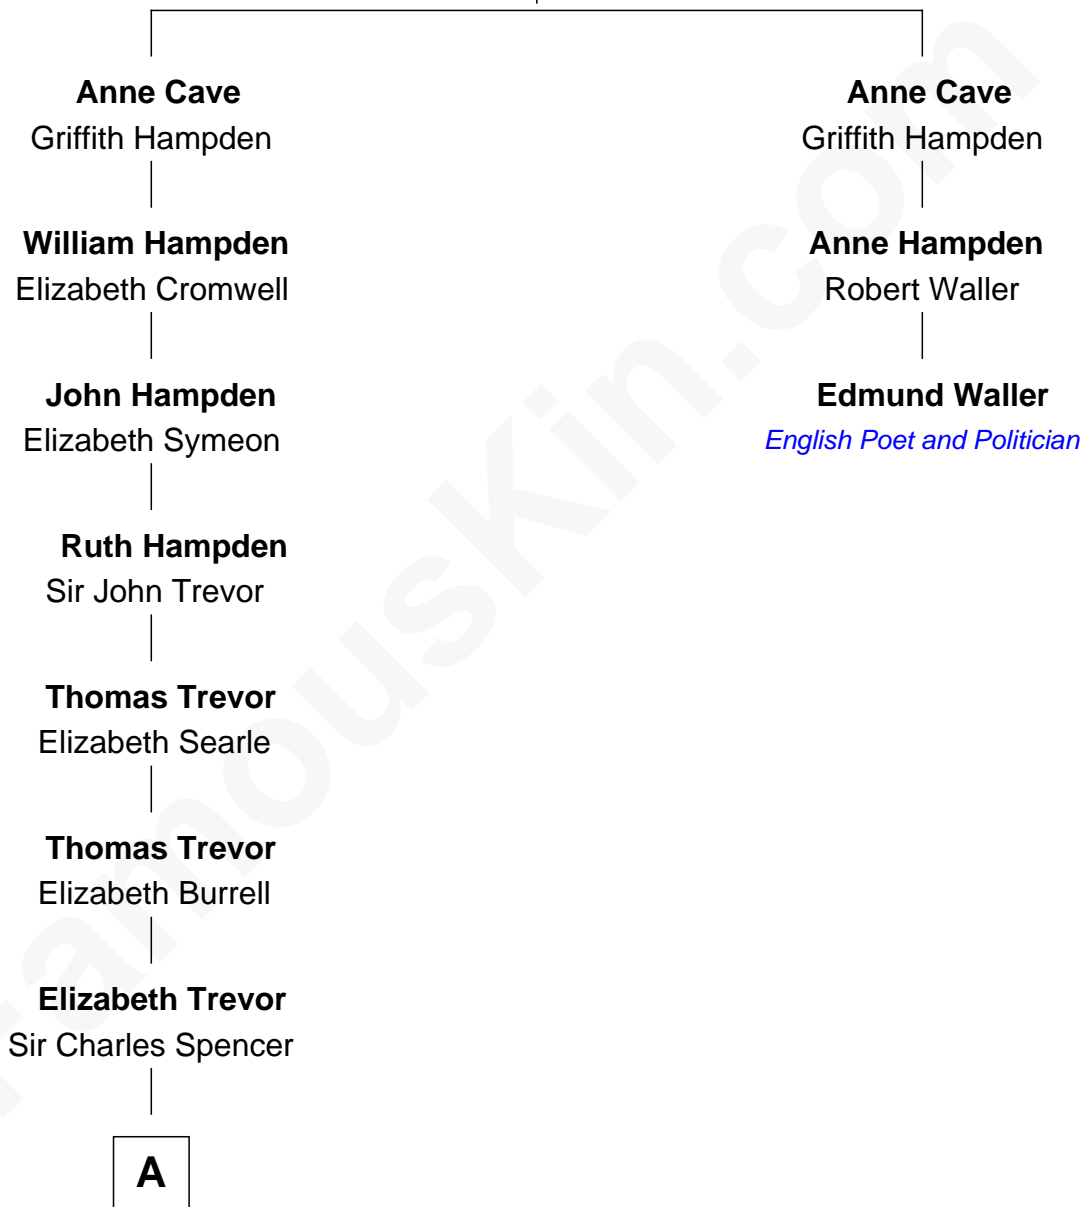

FamousKin.com

Relationship Chart of

Sir Winston Churchill

Prime Minister of the United Kingdom

2nd cousin 10 times removed of

Edmund Waller

English Poet and Politician

Anthony Cave

Elizabeth Lovett

A

—
Sir George Spencer

Caroline Russell

—
George Spencer

Susan Stewart

—
Sir George Spencer-Churchill

Jane Stewart