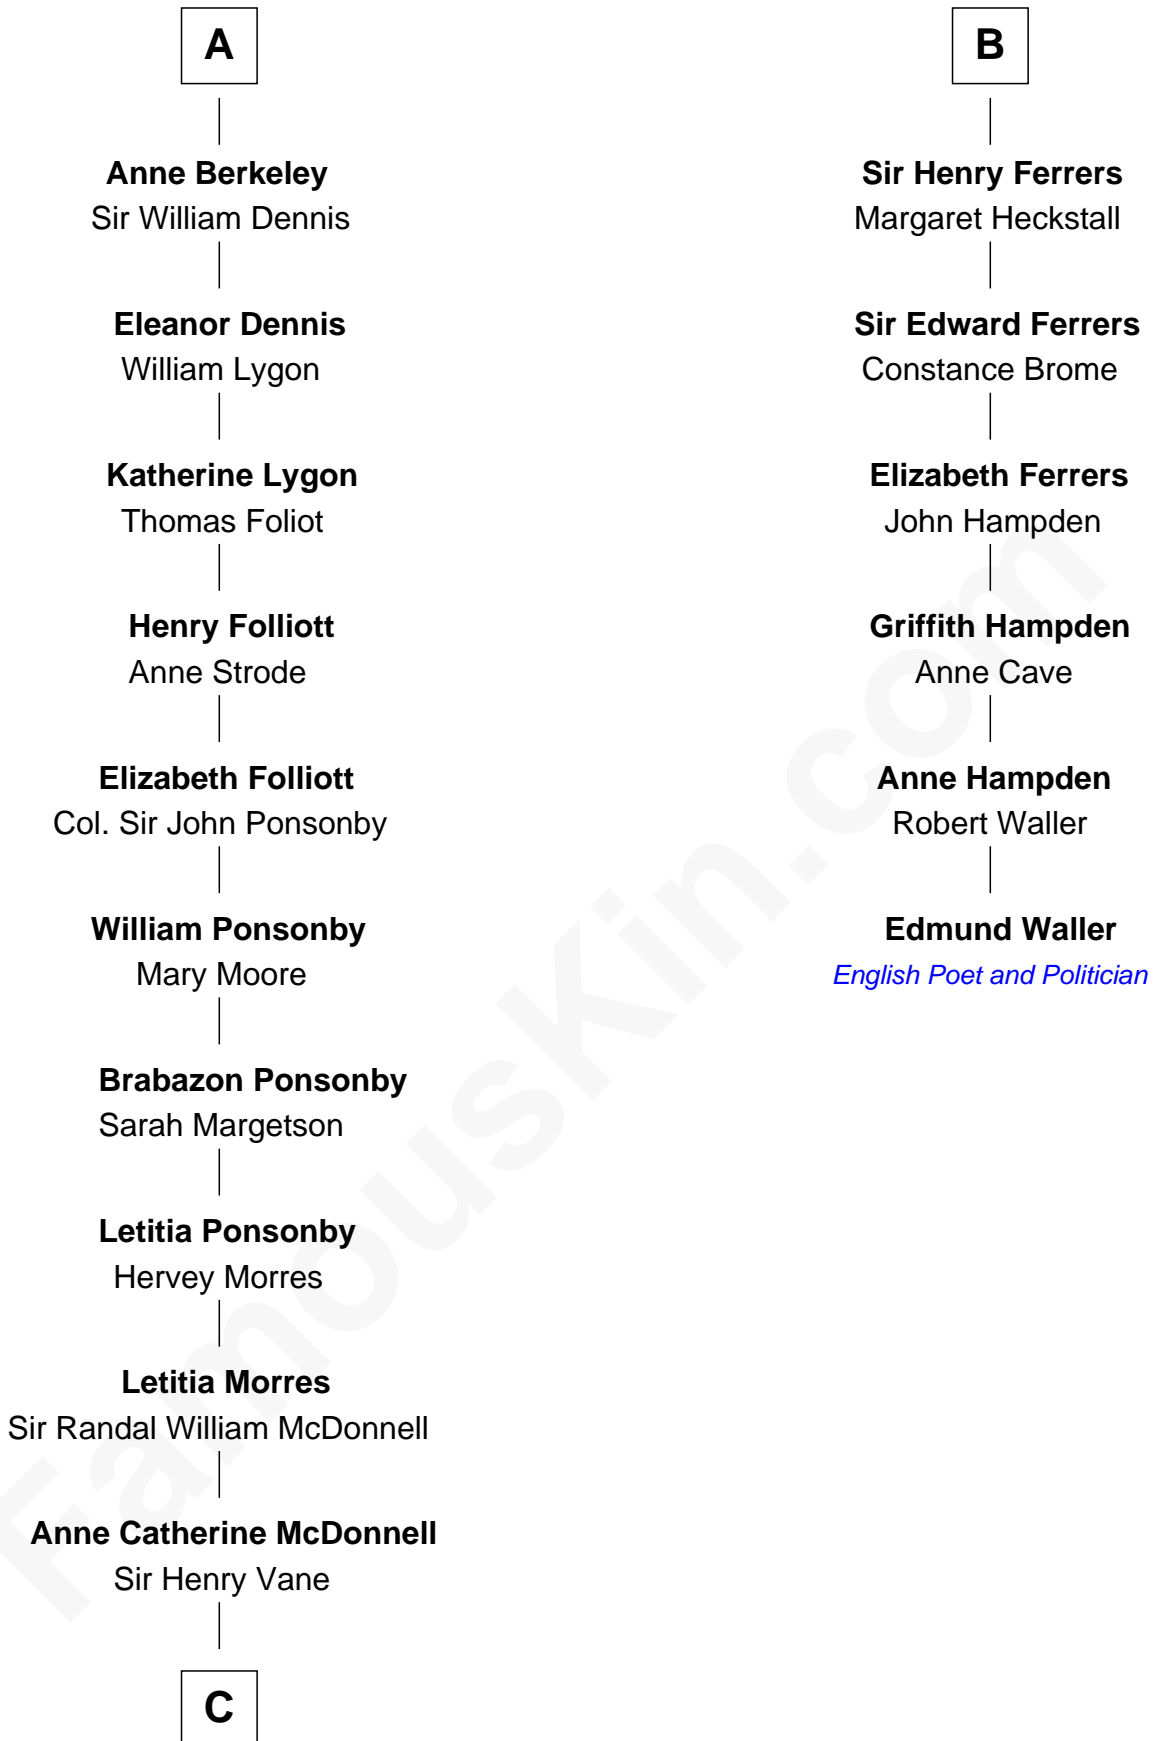

FamousKin.com

Relationship Chart of

Sir Winston Churchill

Prime Minister of the United Kingdom

12th cousin 8 times removed of

Edmund Waller

English Poet and Politician

C

—
Frances Anne Emily Vane-Tempest

Sir Charles William Stewart

—
Frances Anne Emily Vane

Sir John Winston Spencer-Churchill

—
Randolph Henry Spencer-Churchill

Jeanette Jerome

—
Sir Winston Churchill

Prime Minister of the United Kingdom