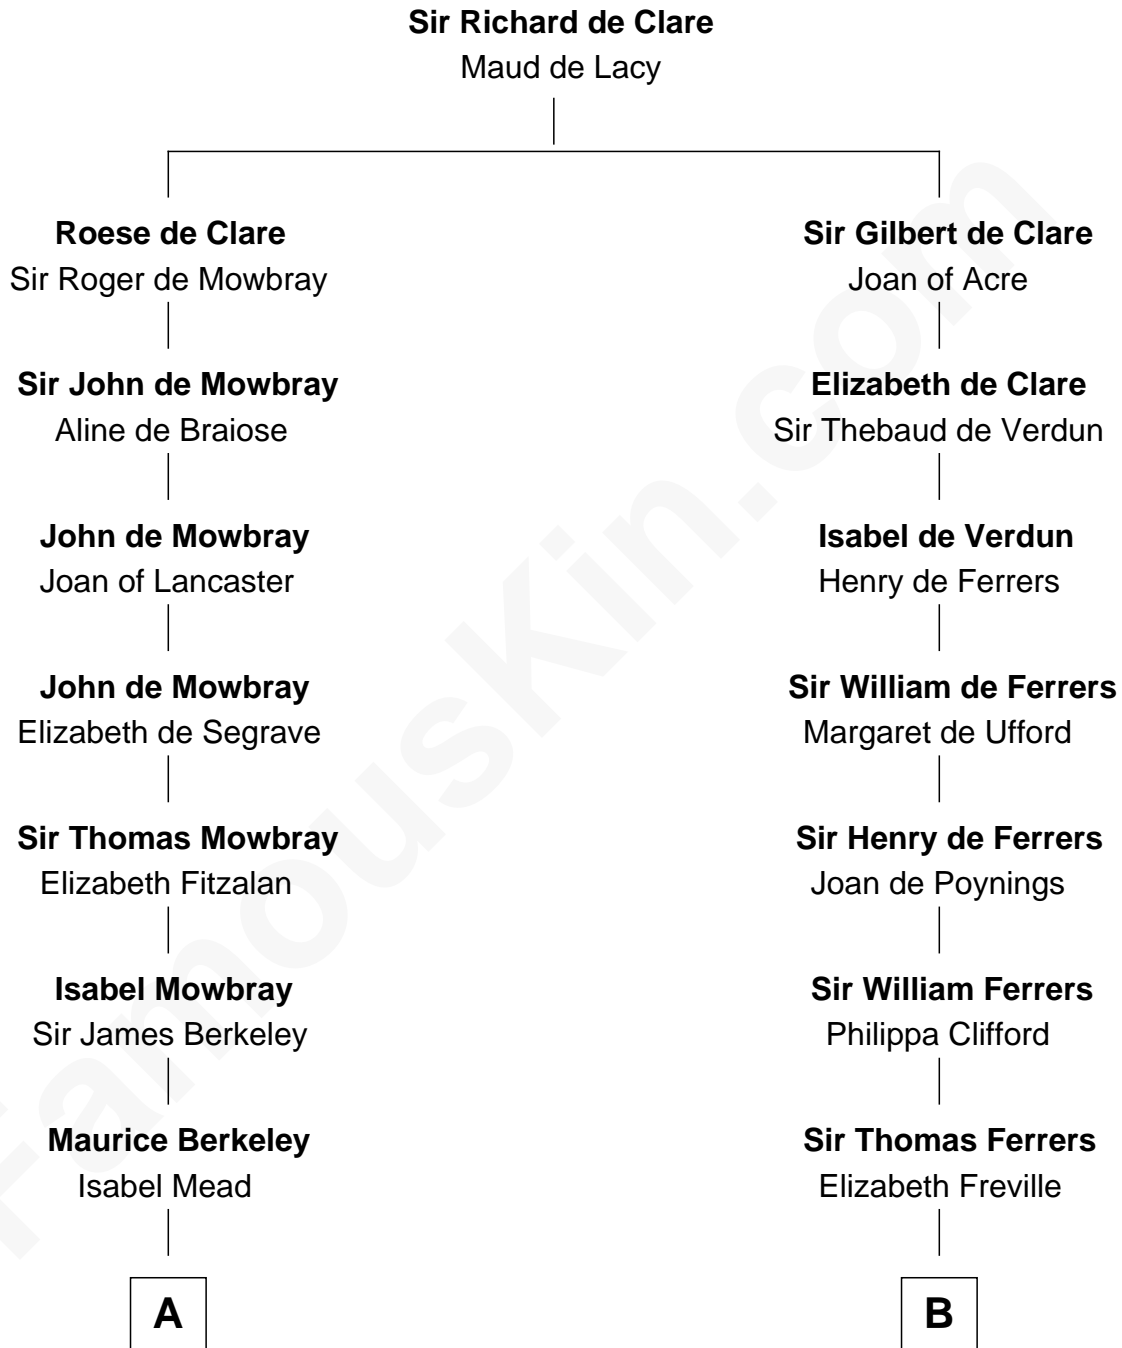

## Relationship Chart of

### Sir Winston Churchill

*Prime Minister of the United Kingdom*

12th cousin 8 times removed of

**Edmund Waller**

*English Poet and Politician*

**C**

—  
**Frances Anne Emily Vane-Tempest**

Sir Charles William Stewart