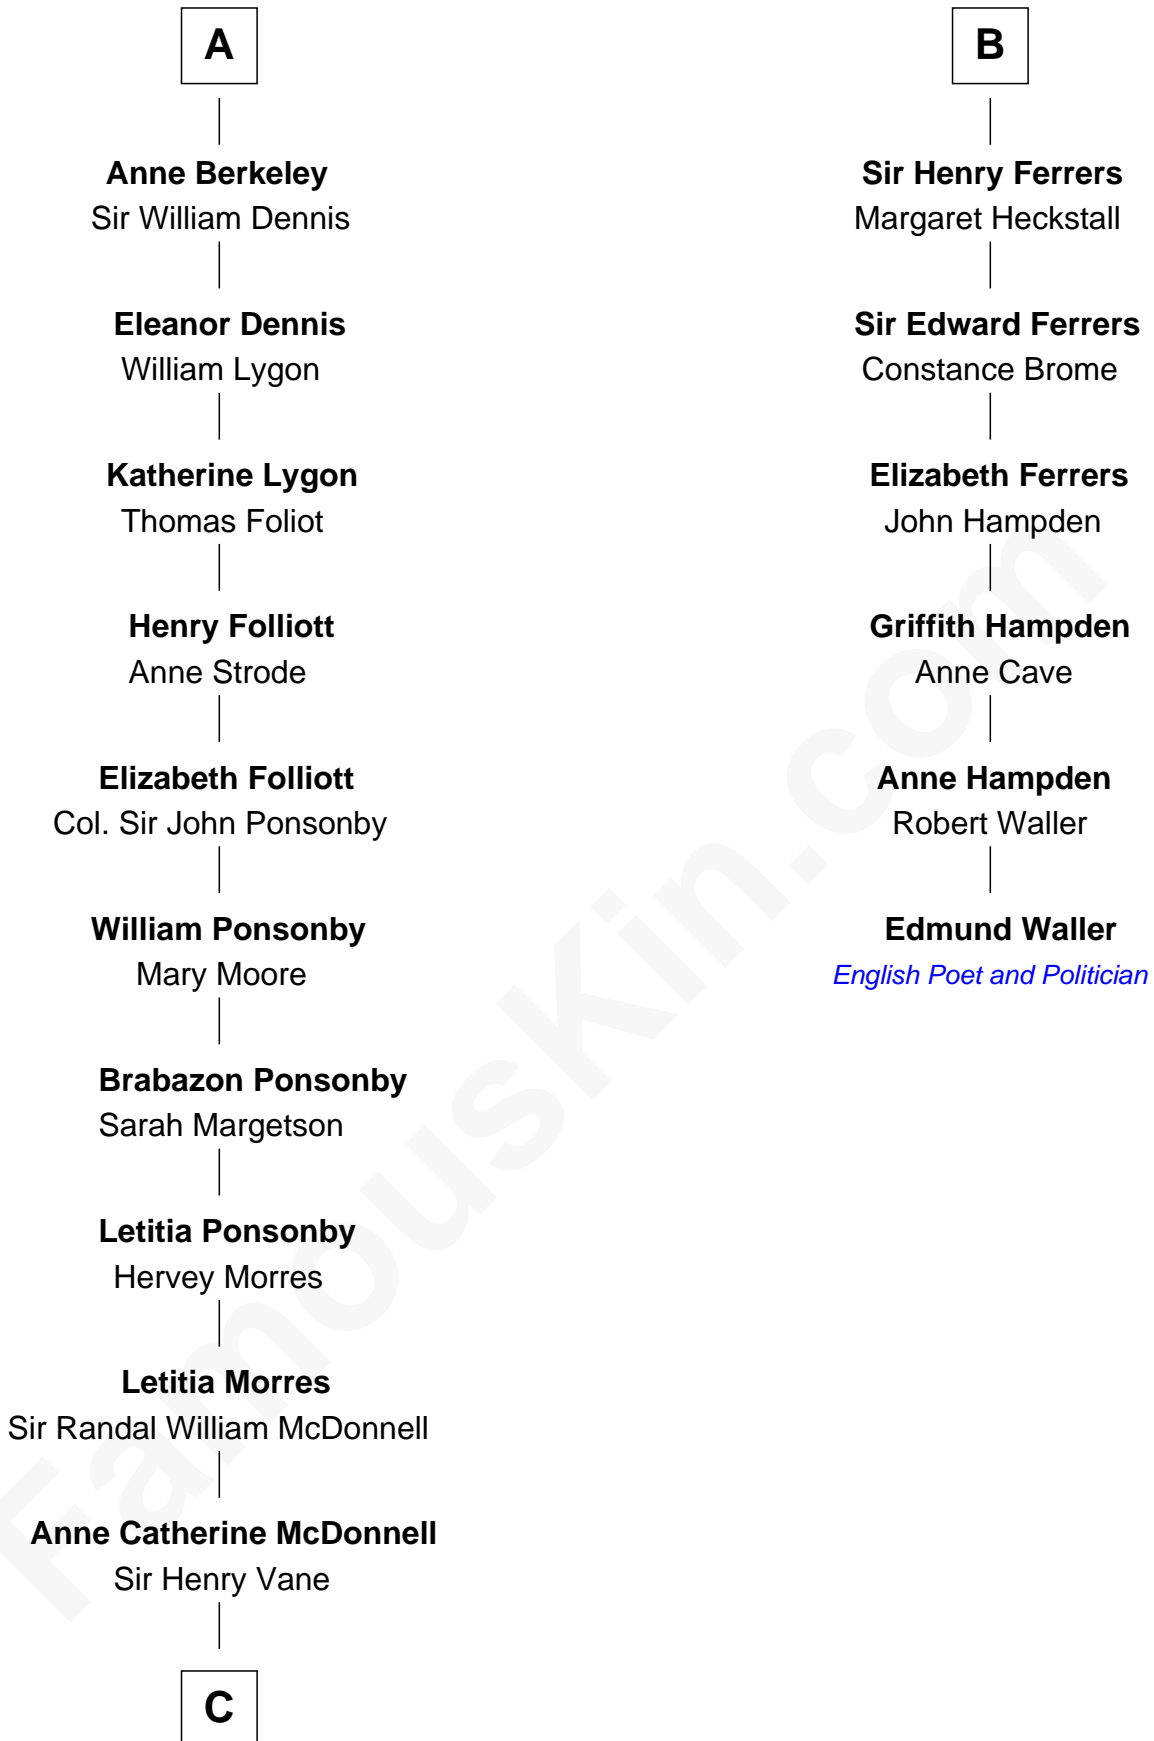

## Relationship Chart of

### Sir Winston Churchill

*Prime Minister of the United Kingdom*

12th cousin 8 times removed of

**Edmund Waller**

*English Poet and Politician*

**C**

—  
**Frances Anne Emily Vane-Tempest**

Sir Charles William Stewart

—  
**Frances Anne Emily Vane**

Sir John Winston Spencer-Churchill

—  
**Randolph Henry Spencer-Churchill**

Jeanette Jerome

—  
**Sir Winston Churchill**

*Prime Minister of the United Kingdom*

FamousKin.com