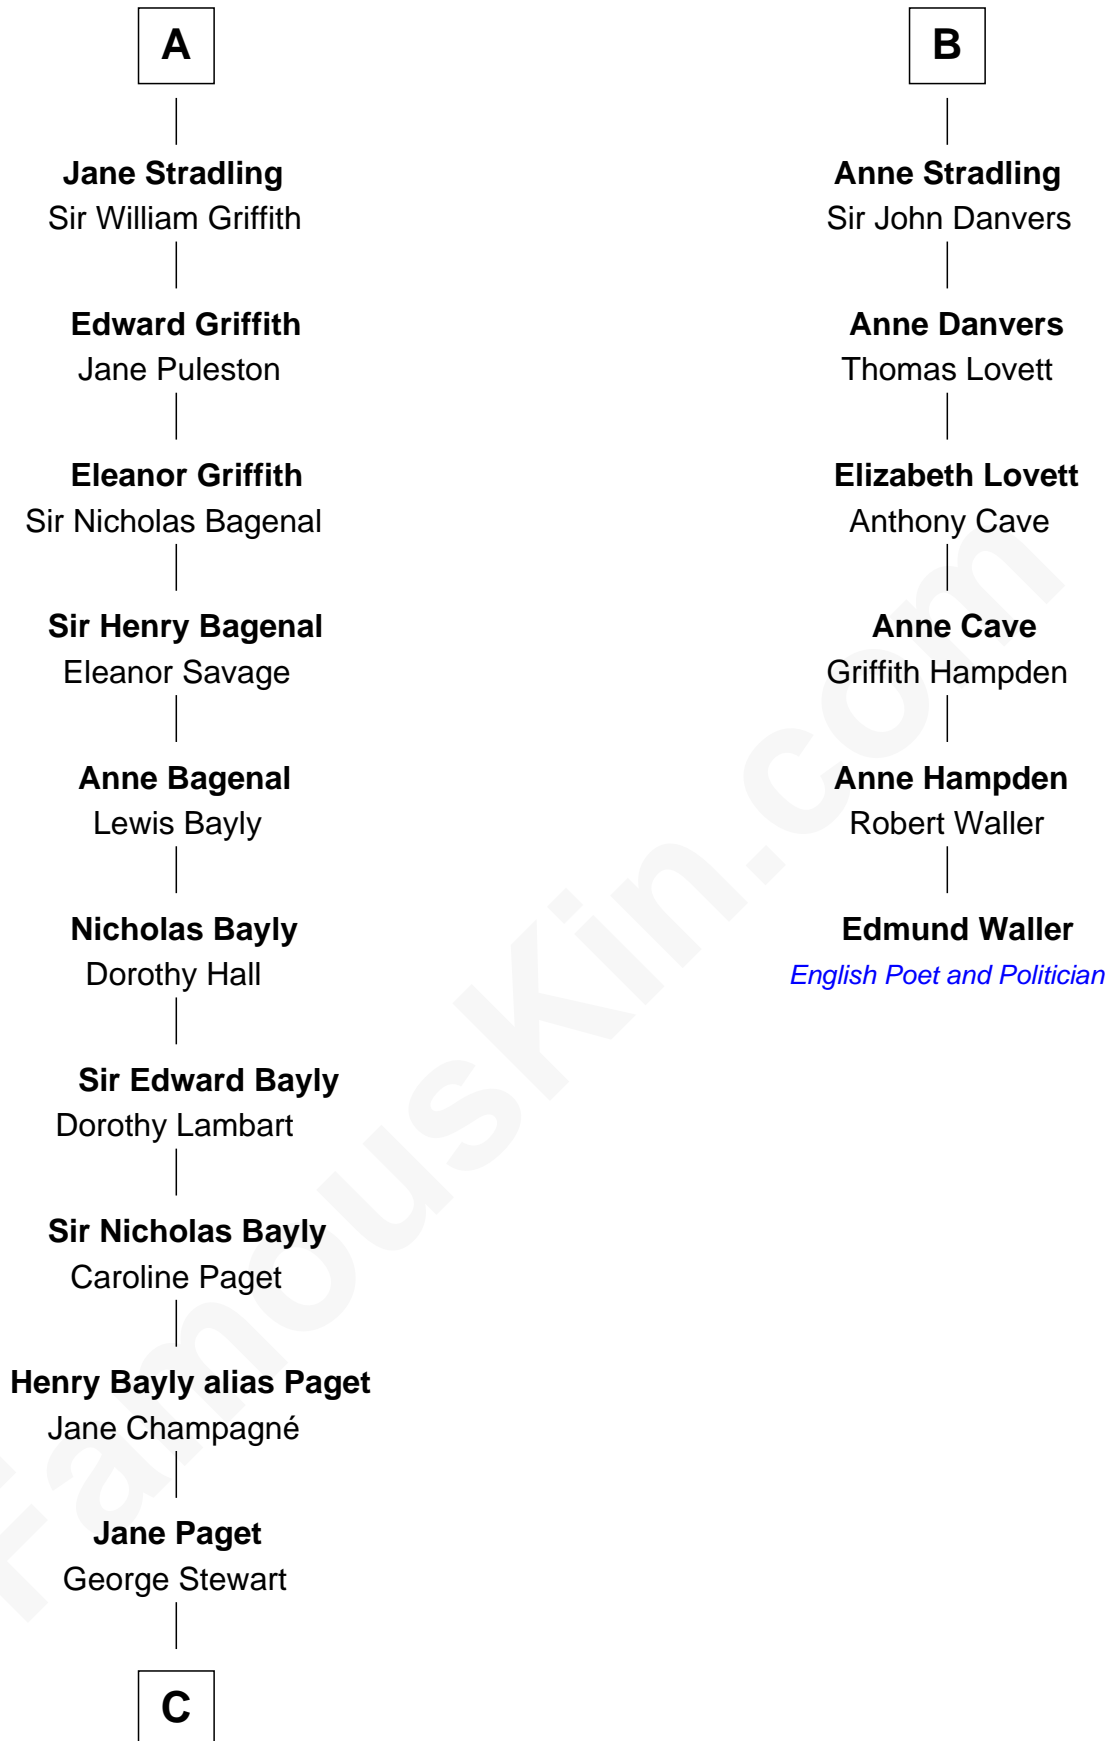

FamousKin.com

Relationship Chart of

Sir Winston Churchill

Prime Minister of the United Kingdom

12th cousin 8 times removed of

Edmund Waller

English Poet and Politician

Thomas Hawey

C

—
Jane Stewart

Sir George Spencer-Churchill

—
Sir John Winston Spencer-Churchill

Frances Anne Emily Vane

—
Randolph Henry Spencer-Churchill

Jeanette Jerome

—
Sir Winston Churchill