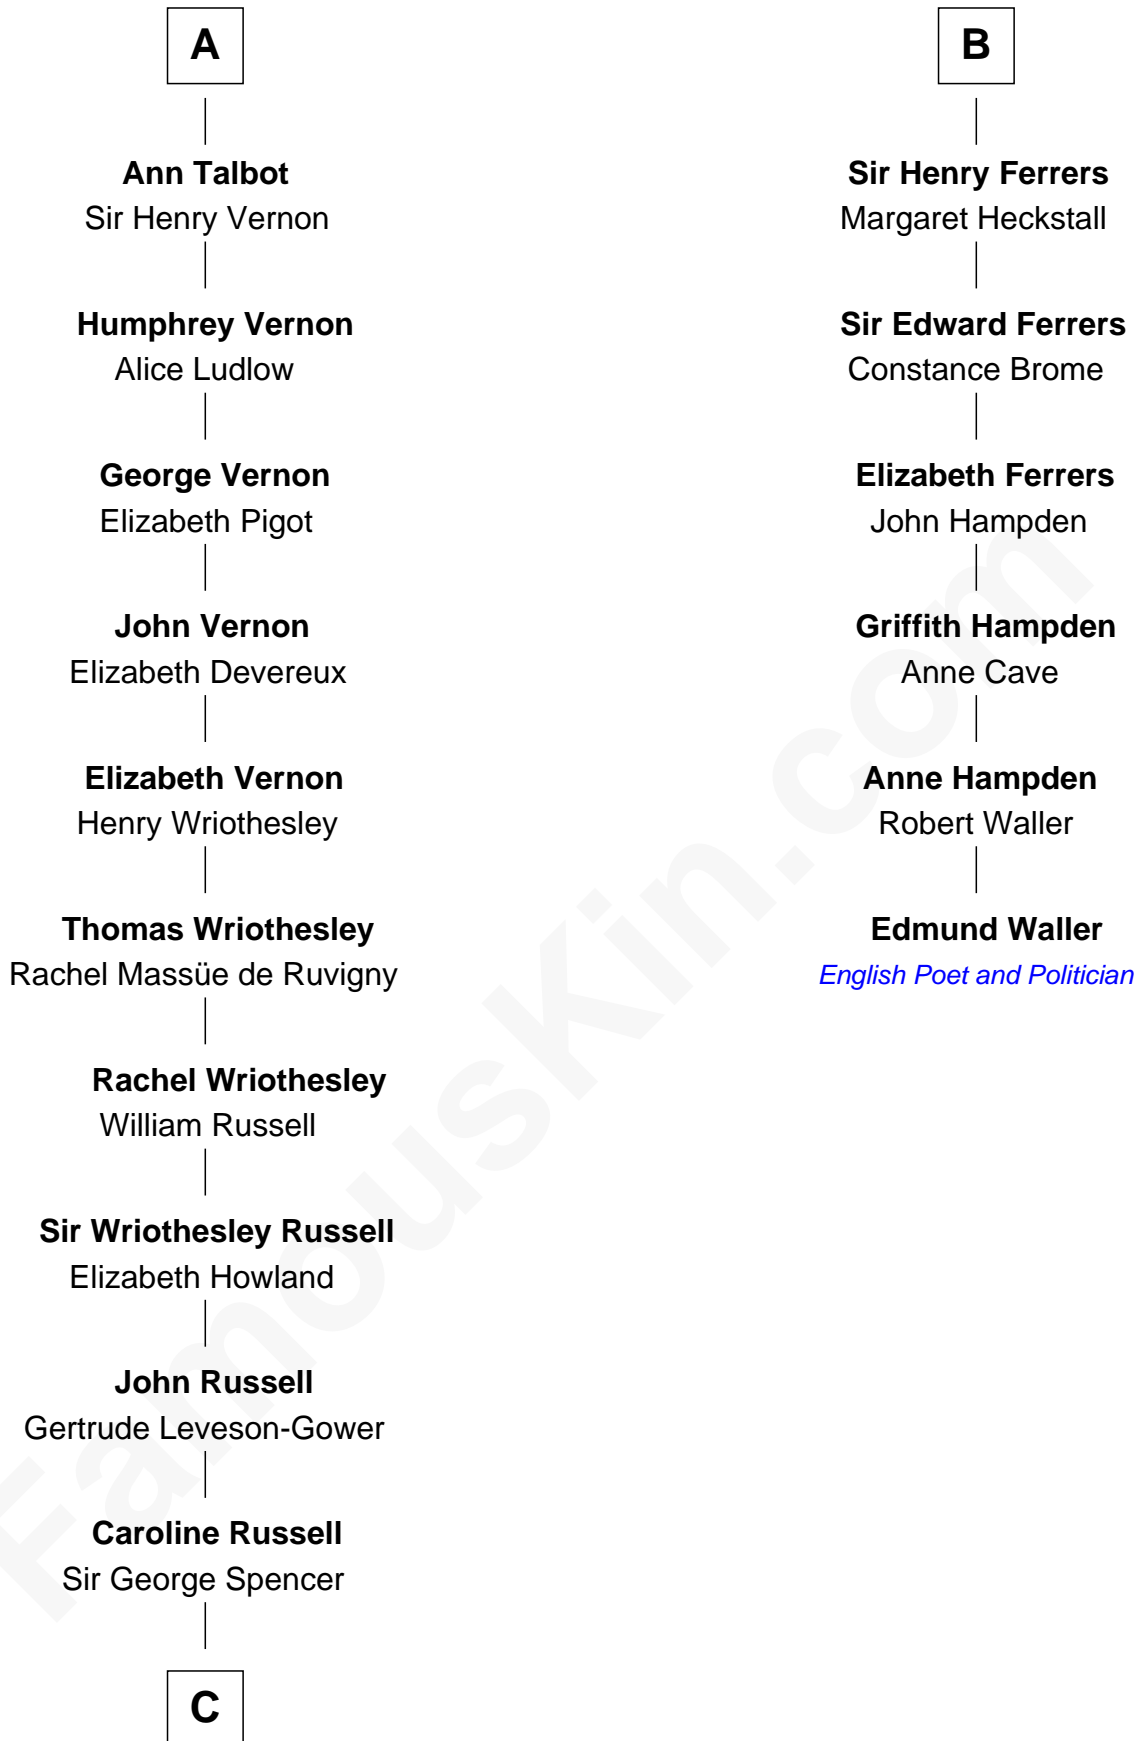

## Relationship Chart of

### Sir Winston Churchill

*Prime Minister of the United Kingdom*

12th cousin 9 times removed of

**Edmund Waller**

*English Poet and Politician*

**Sir William de Ros**

Lucy FitzPiers

**C**

George Spencer

Susan Stewart

Sir George Spencer-Churchill

Jane Stewart

Sir John Winston Spencer-Churchill

Frances Anne Emily Vane

Randolph Henry Spencer-Churchill

Jeanette Jerome