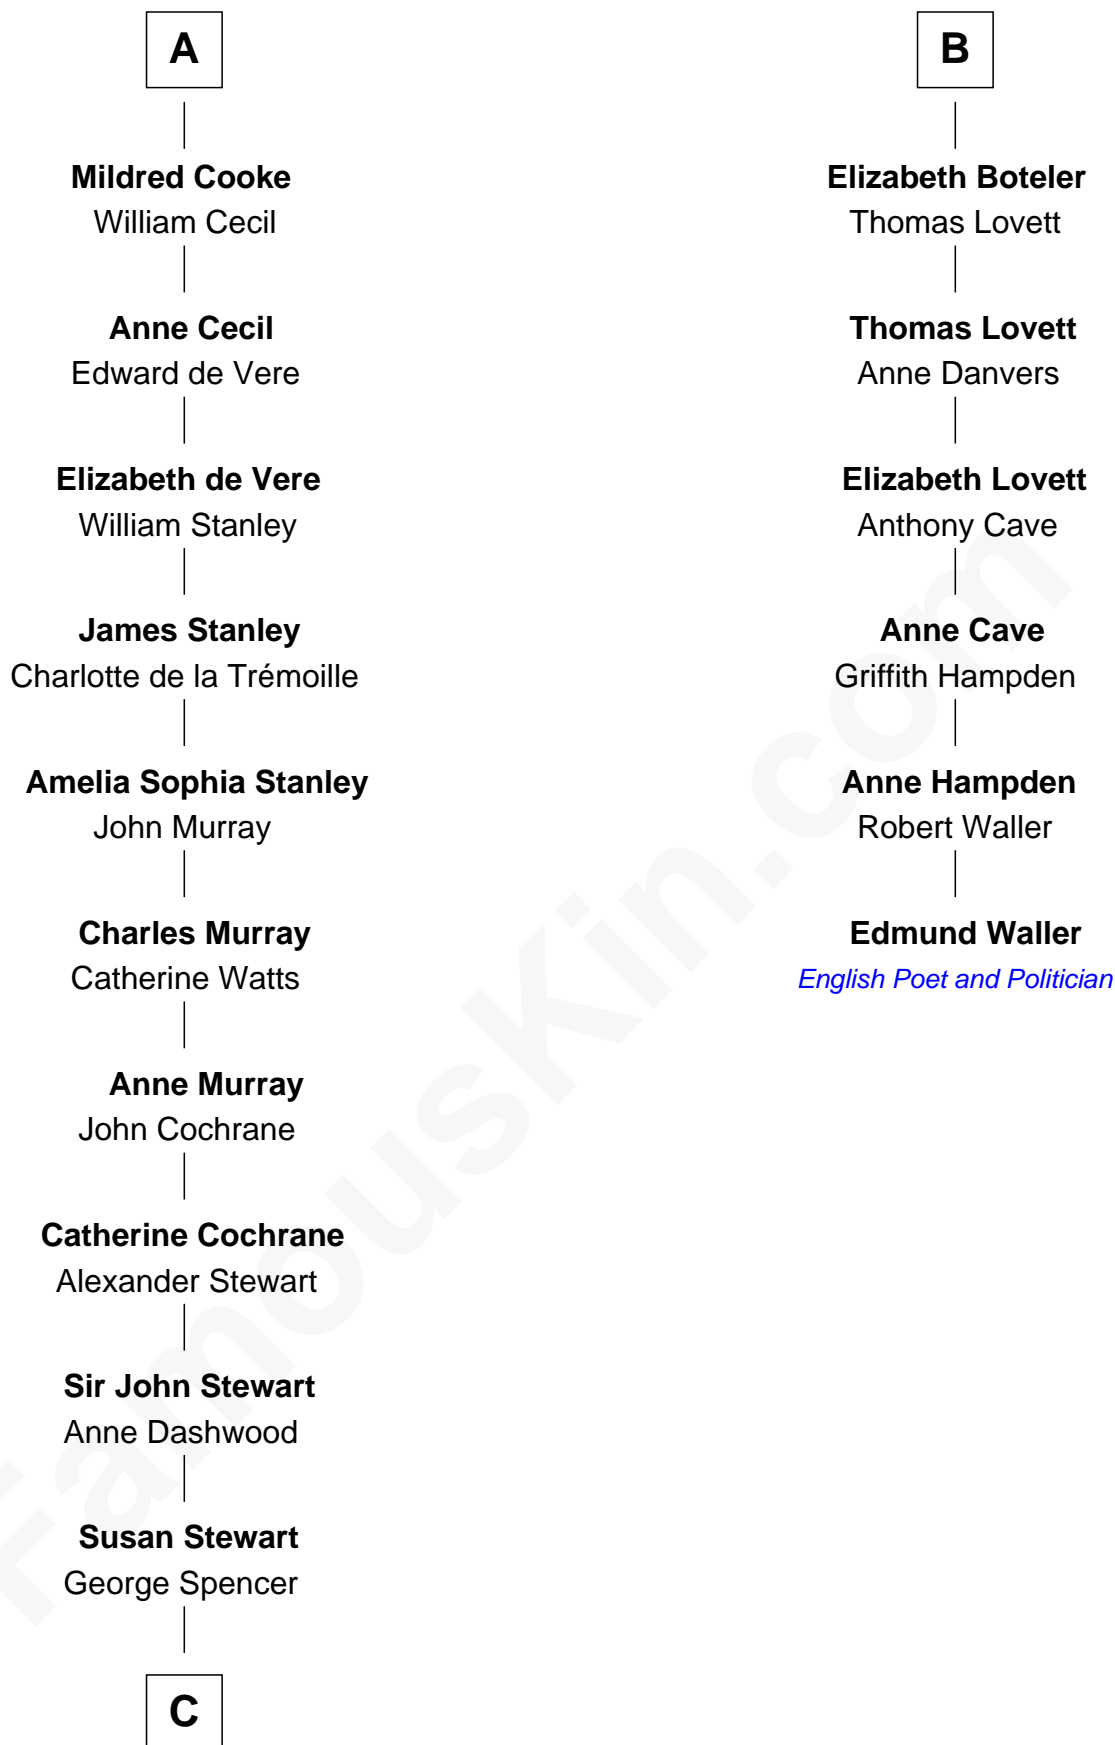

FamousKin.com

Relationship Chart of

Sir Winston Churchill

Prime Minister of the United Kingdom

12th cousin 8 times removed of

Edmund Waller

English Poet and Politician

C

—
Sir George Spencer-Churchill

Jane Stewart

—
Sir John Winston Spencer-Churchill

Frances Anne Emily Vane

—
Randolph Henry Spencer-Churchill

Jeanette Jerome

—
Sir Winston Churchill

Prime Minister of the United Kingdom