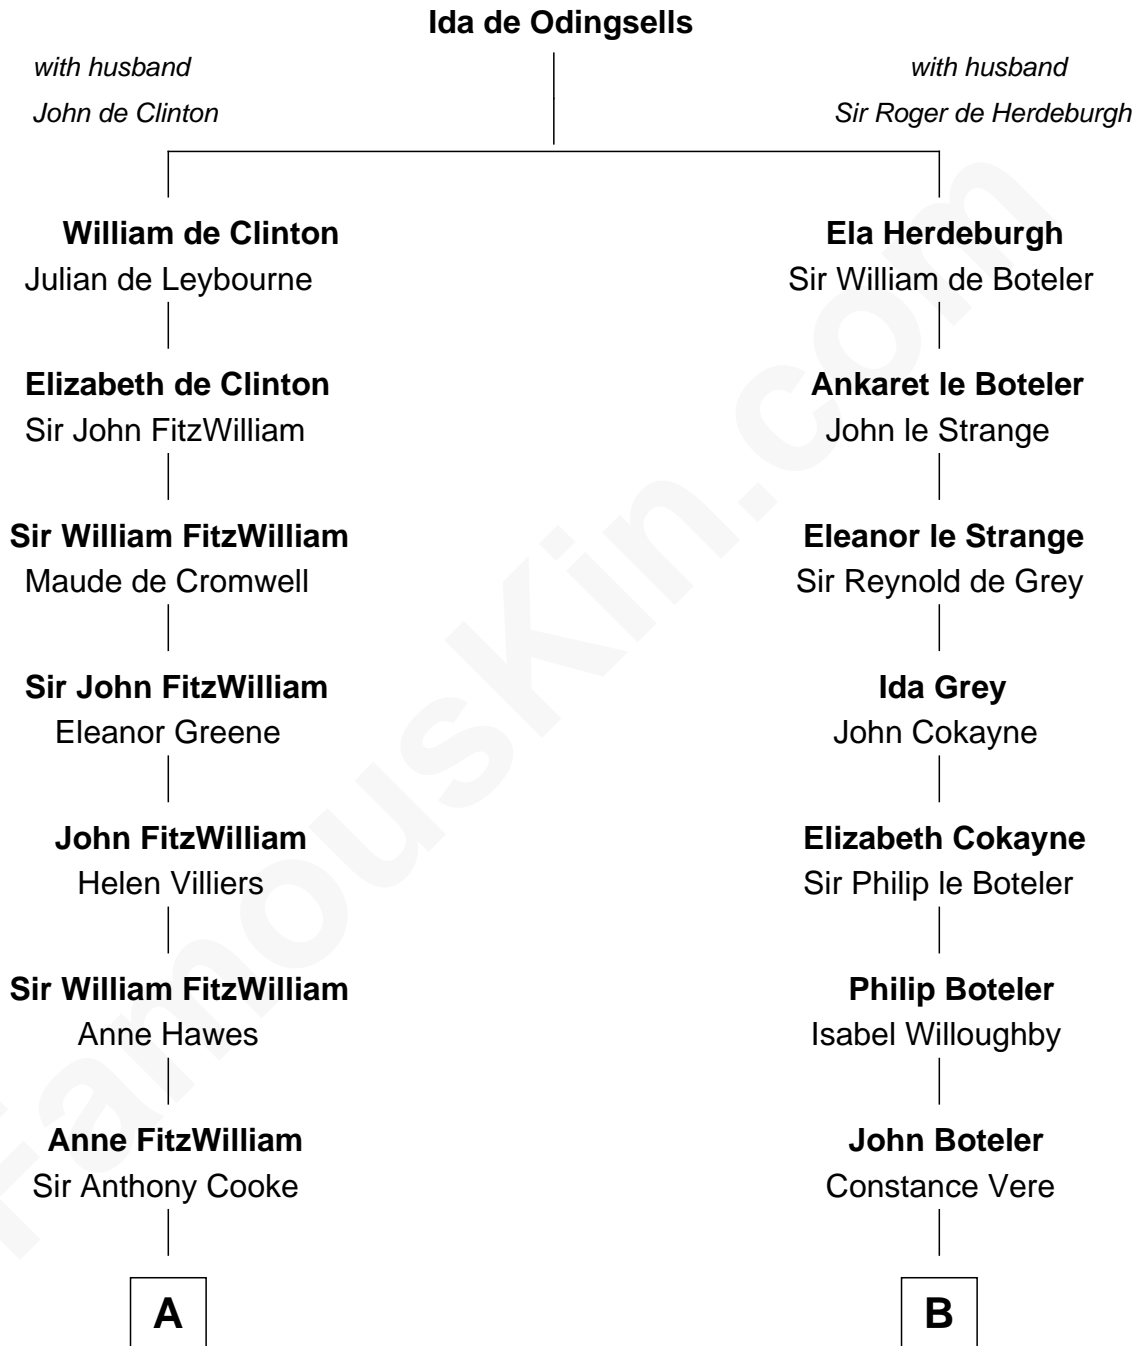

FamousKin.com

Relationship Chart of

Sir Winston Churchill

Prime Minister of the United Kingdom

12th cousin 8 times removed of

Edmund Waller

English Poet and Politician

C

—
Sir George Spencer-Churchill

Jane Stewart

—
Sir John Winston Spencer-Churchill

Frances Anne Emily Vane

—
Randolph Henry Spencer-Churchill

Jeanette Jerome

—
Sir Winston Churchill

Prime Minister of the United Kingdom