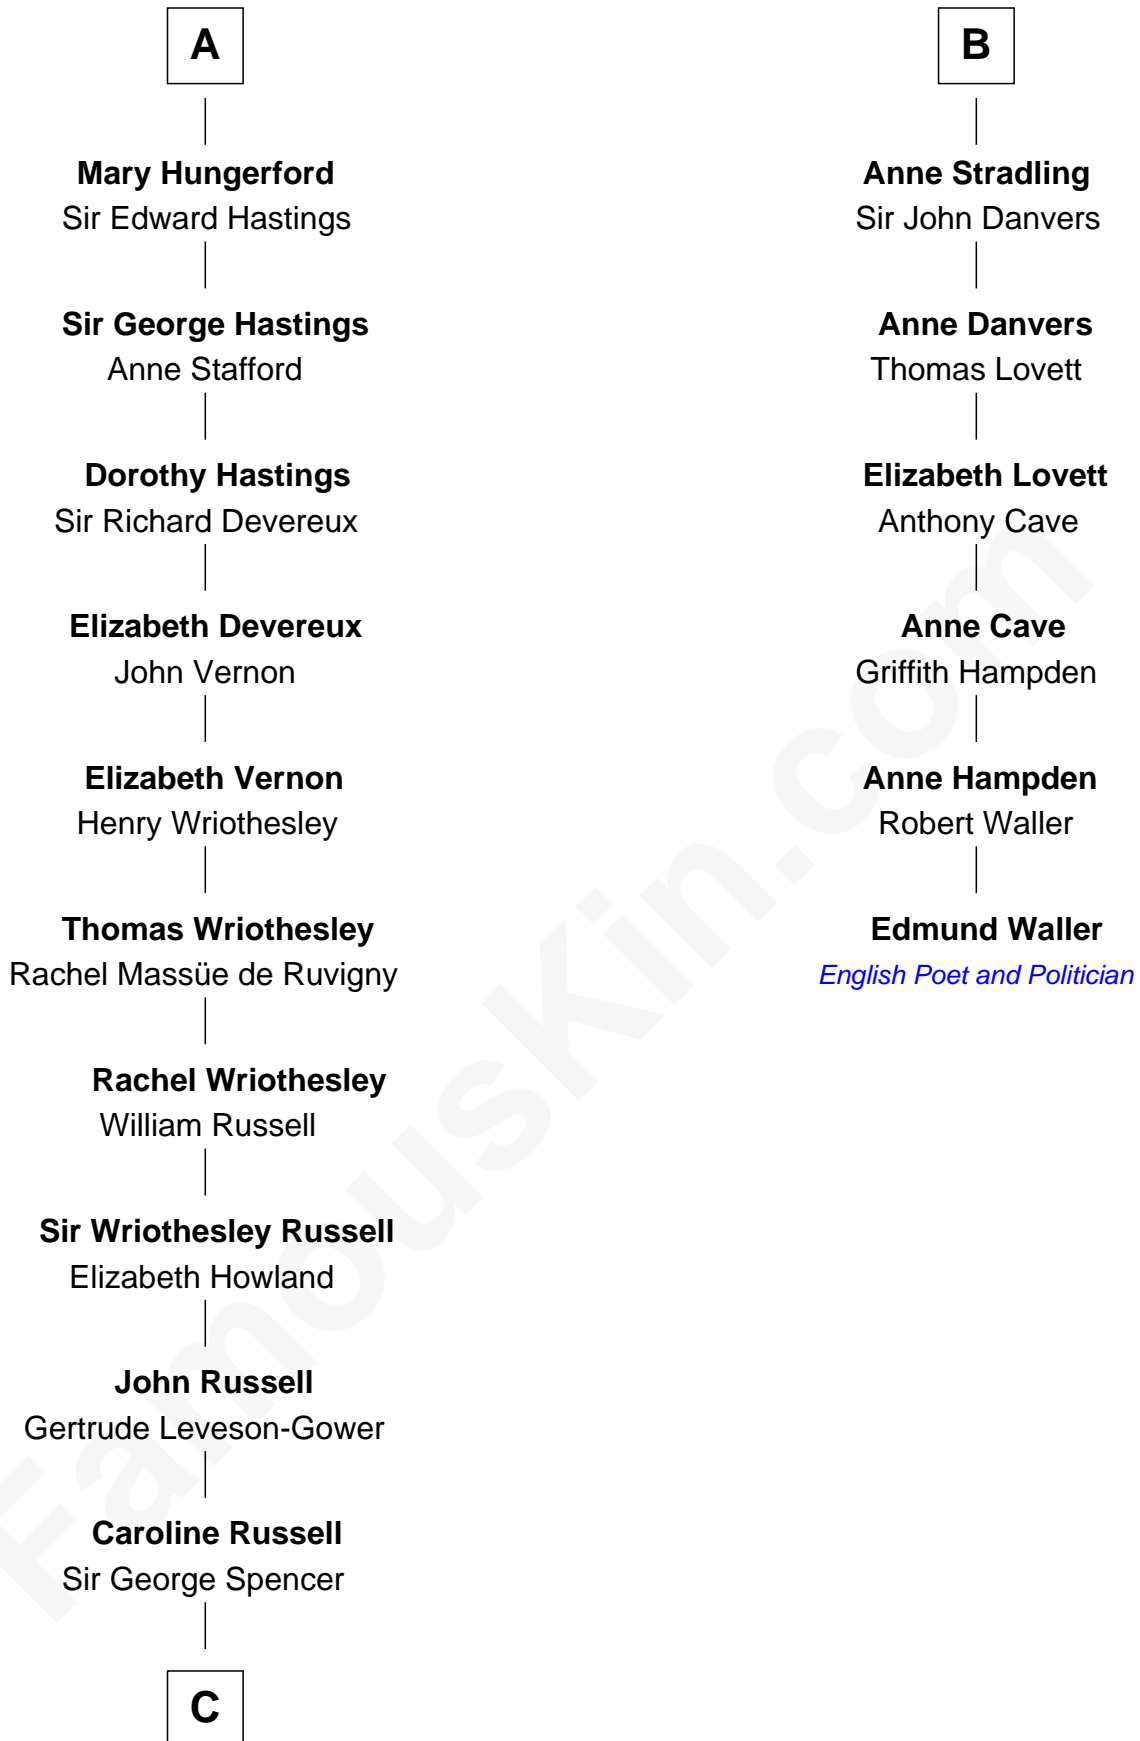

## Relationship Chart of

### Sir Winston Churchill

*Prime Minister of the United Kingdom*

12th cousin 9 times removed of

**Edmund Waller**

*English Poet and Politician*

**Sir Simon de Montagu**

Hawise de Saint Amand

**C**

George Spencer

Susan Stewart

Sir George Spencer-Churchill

Jane Stewart

Sir John Winston Spencer-Churchill

Frances Anne Emily Vane

Randolph Henry Spencer-Churchill

Jeanette Jerome