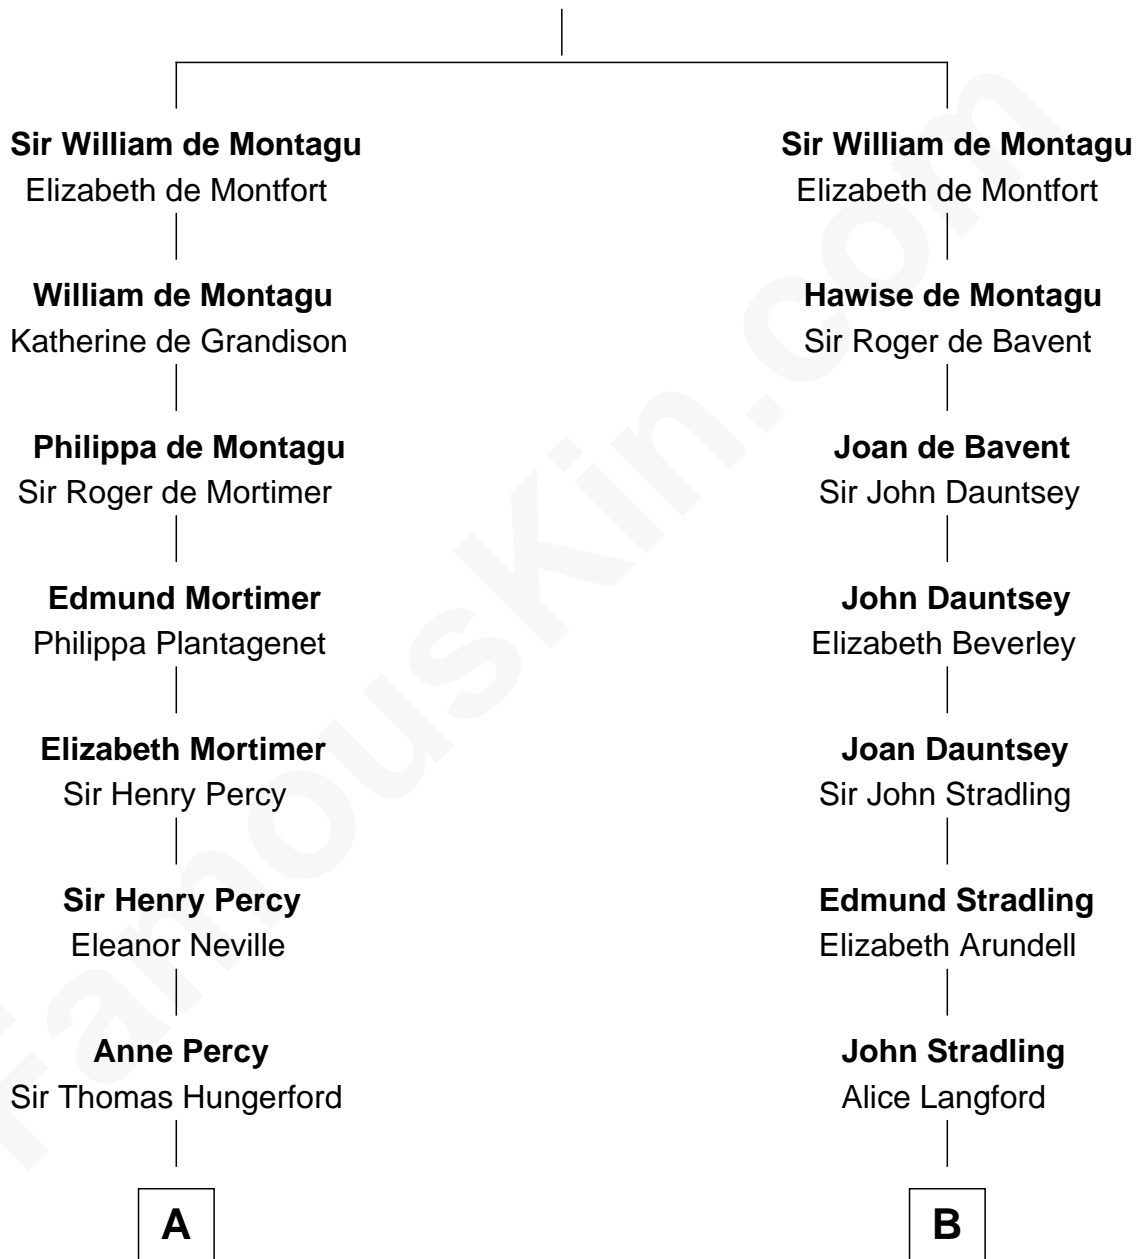

## Relationship Chart of

### Sir Winston Churchill

*Prime Minister of the United Kingdom*

12th cousin 9 times removed of

**Edmund Waller**

*English Poet and Politician*

**Sir Simon de Montagu**

Hawise de Saint Amand

**C**

George Spencer

Susan Stewart

Sir George Spencer-Churchill

Jane Stewart

Sir John Winston Spencer-Churchill

Frances Anne Emily Vane

Randolph Henry Spencer-Churchill

Jeanette Jerome