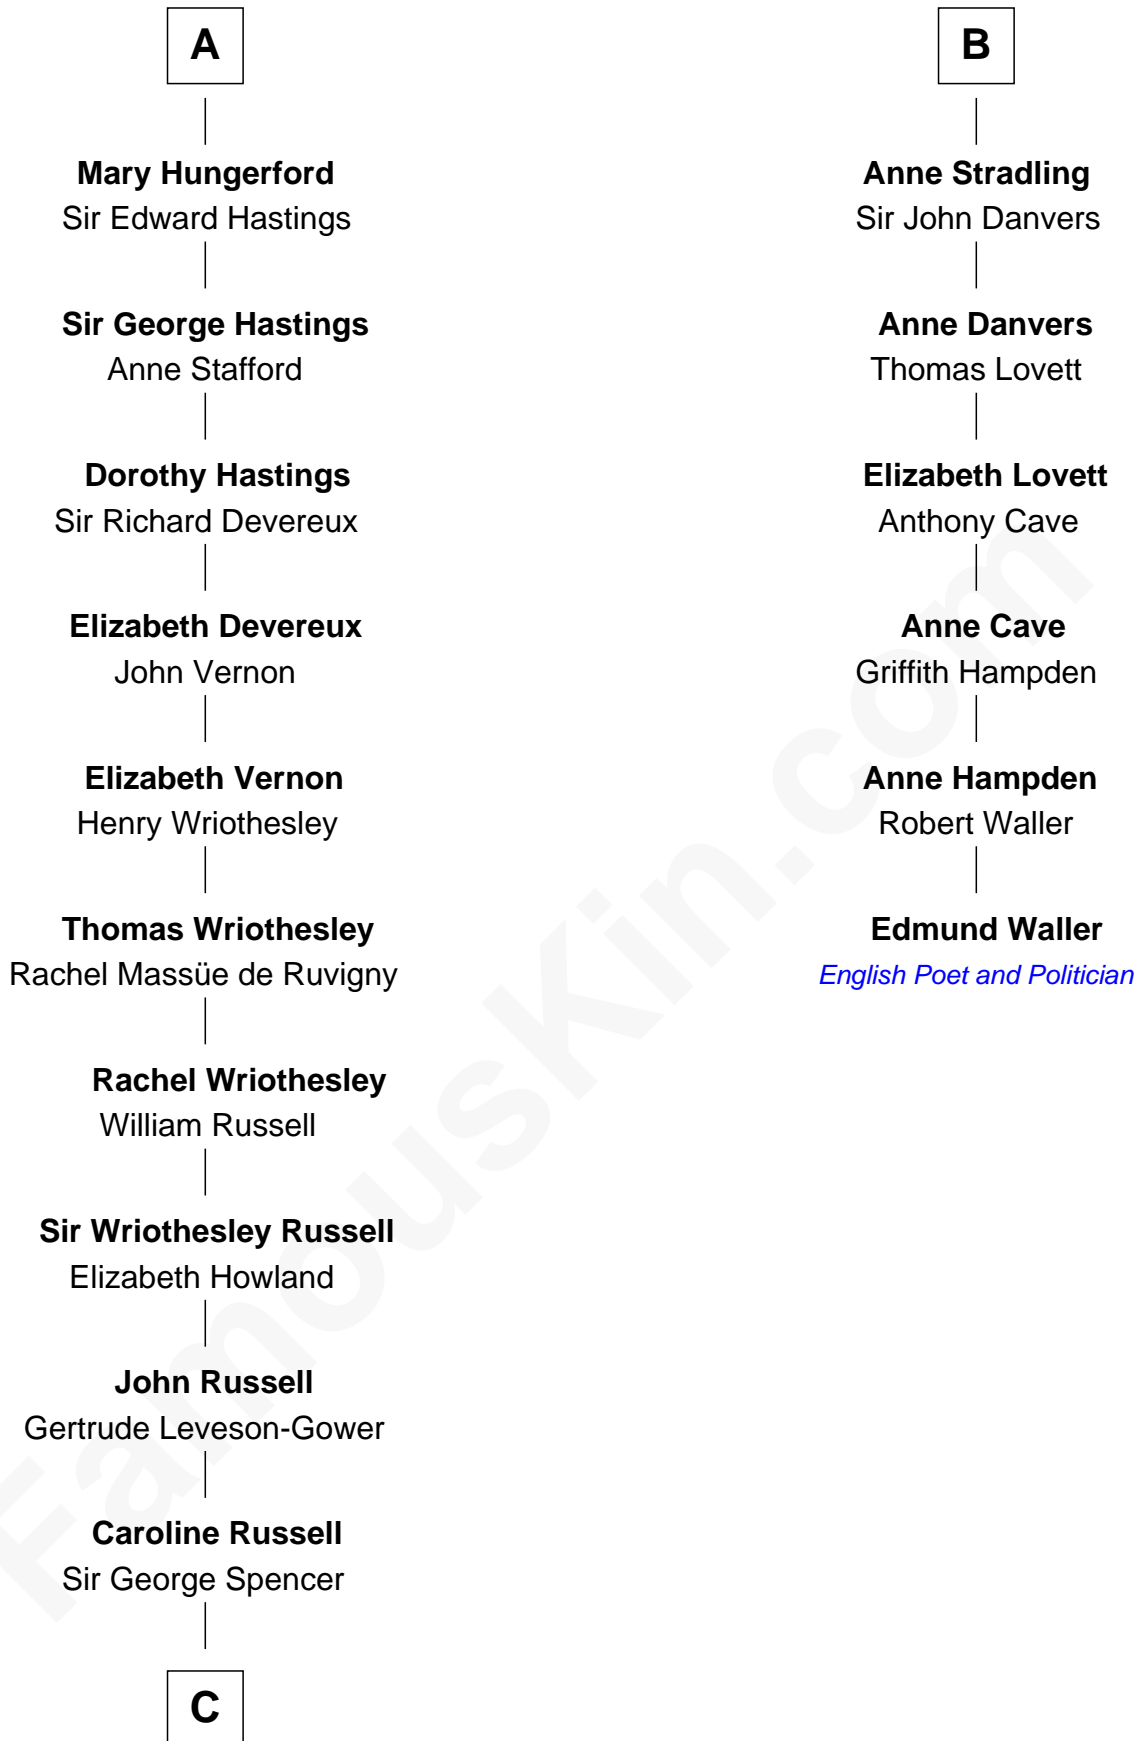

### Sir Winston Churchill

*Prime Minister of the United Kingdom*

12th cousin 9 times removed of

**Edmund Waller**

*English Poet and Politician*

**Sir Peter de Montfort**

Maud de la Mare

**Elizabeth de Montfort**

Sir Henry Percy

**Sir Henry Percy**

Eleanor Neville

**Anne Percy**

Sir Thomas Hungerford

**A**

**Elizabeth de Montfort**

Sir William de Montagu

**Hawise de Montagu**

Sir Roger de Bavent

**Joan de Bavent**

Sir John Dauntsey

**John Dauntsey**

Elizabeth Beverley

**Joan Dauntsey**

Sir John Stradling

**Edmund Stradling**

Elizabeth Arundell

**John Stradling**

Alice Langford

**B**

**C**

George Spencer

Susan Stewart