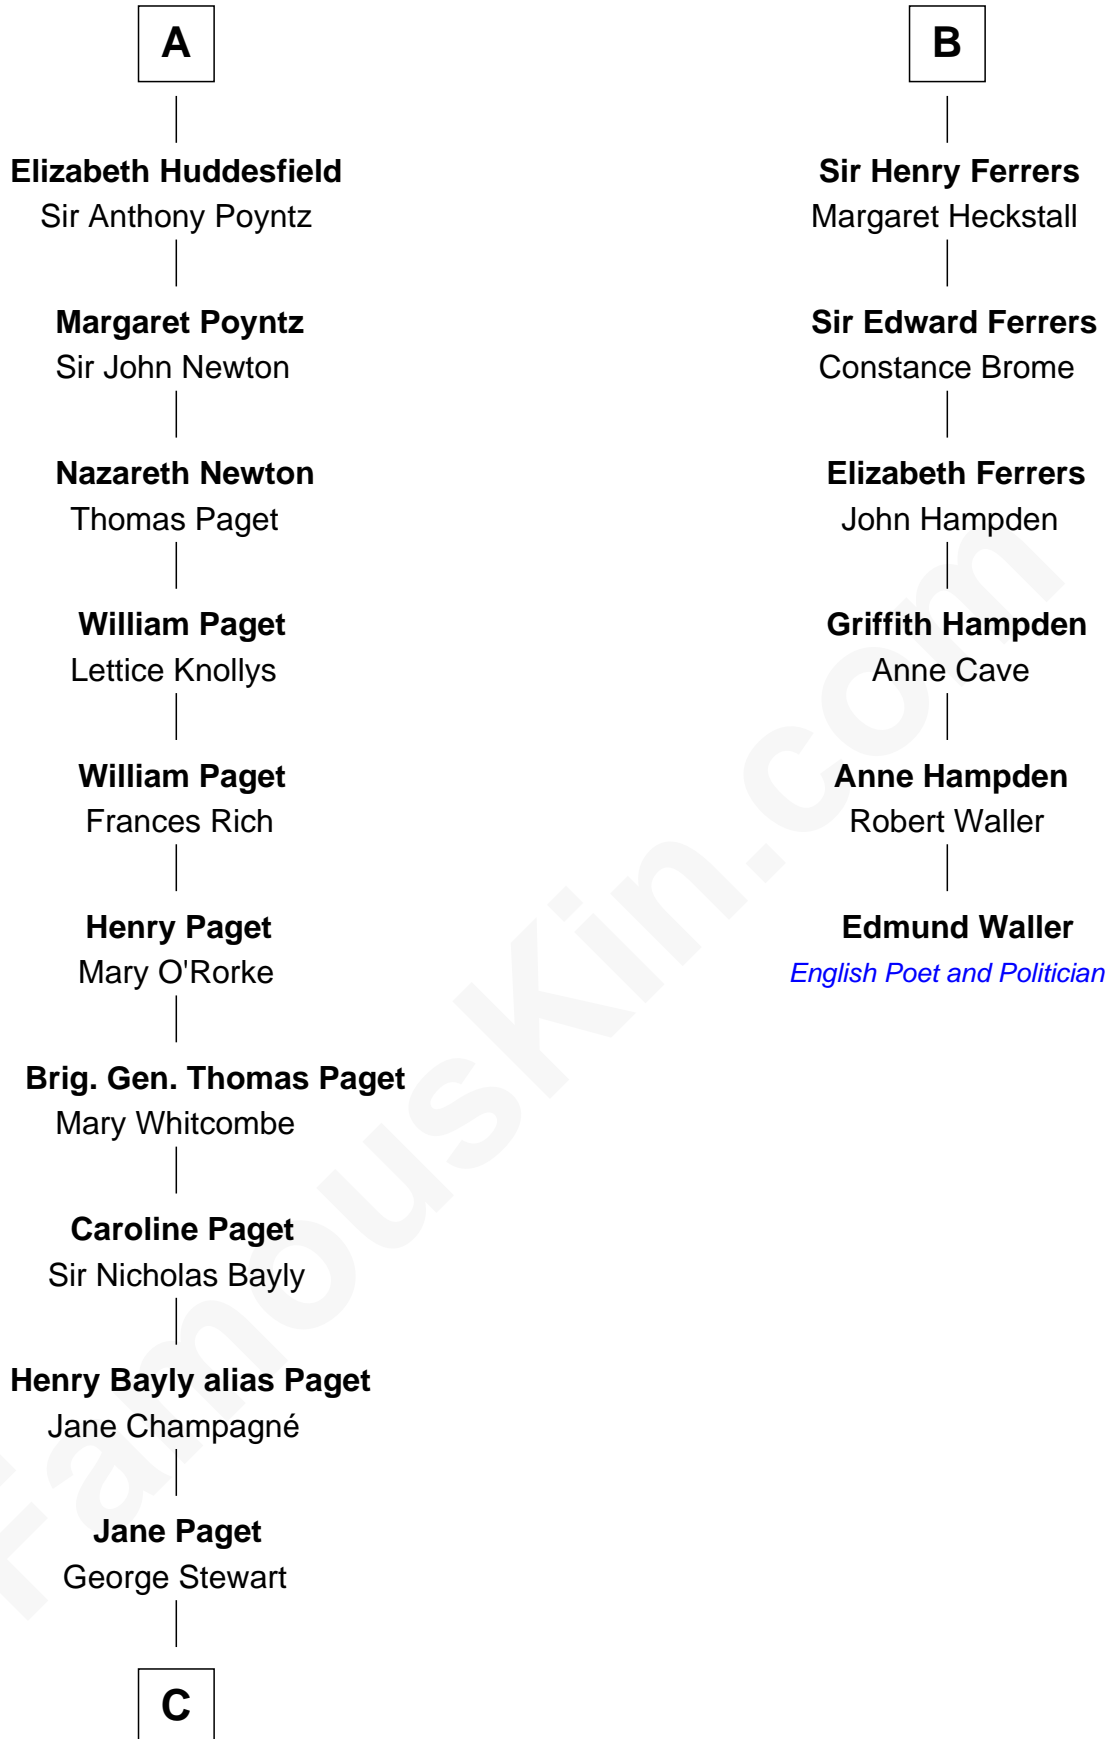

FamousKin.com

Relationship Chart of

Sir Winston Churchill

Prime Minister of the United Kingdom

12th cousin 8 times removed of

Edmund Waller

English Poet and Politician

Sir Humphrey de Bohun

Eleanor de Braiose

C

—
Jane Stewart

Sir George Spencer-Churchill

—
Sir John Winston Spencer-Churchill

Frances Anne Emily Vane

—
Randolph Henry Spencer-Churchill

Jeanette Jerome