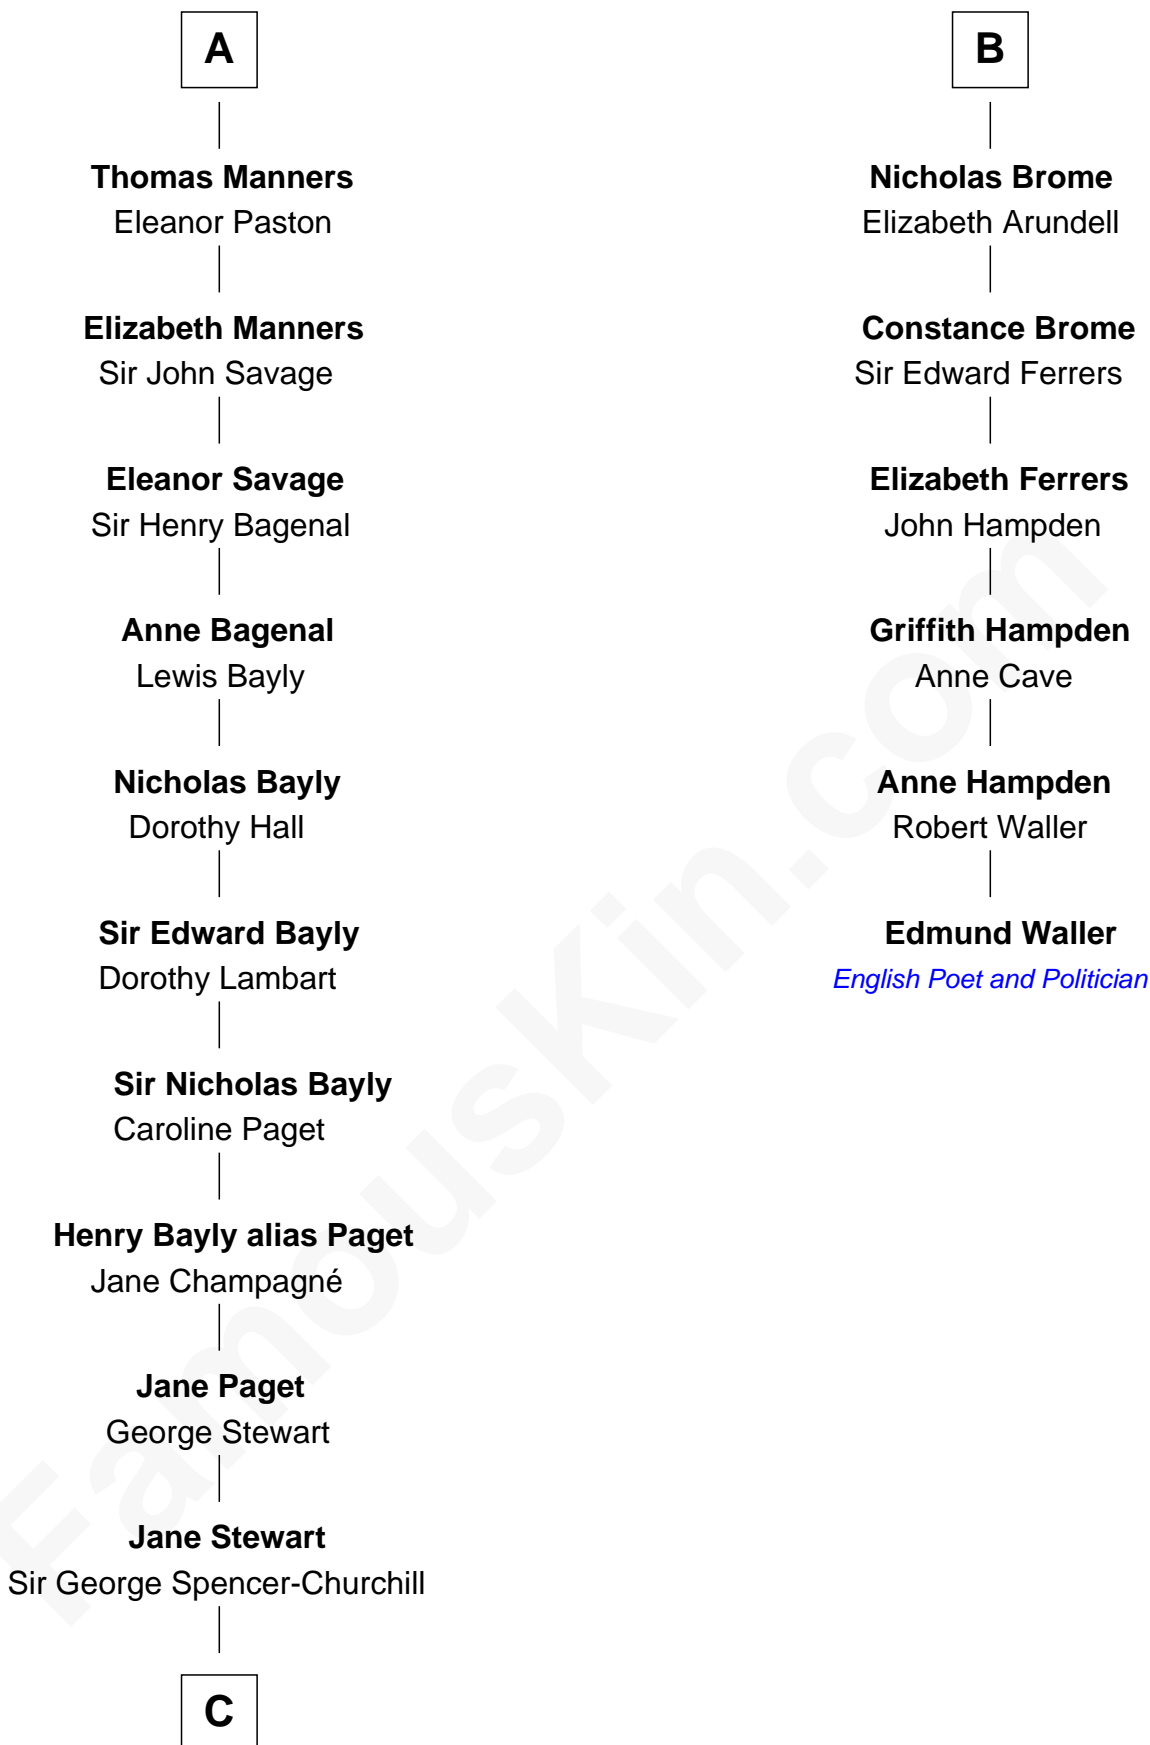

FamousKin.com

Relationship Chart of

Sir Winston Churchill

Prime Minister of the United Kingdom

12th cousin 7 times removed of

Edmund Waller

English Poet and Politician

Sir James de Audley

Joan Beaufort

Cecily Neville

Sir Richard Plantagenet

Anne of York

Sir Thomas St. Leger

Anne St. Leger

Sir George Manners

A

Sir Hugh Shirley

Beatrice Brewes

Sir Ralph Shirley

Joan Basset

Beatrice Shirley

John Brome

B

C

—
Sir John Winston Spencer-Churchill

Frances Anne Emily Vane

—
Randolph Henry Spencer-Churchill

Jeanette Jerome

—
Sir Winston Churchill

Prime Minister of the United Kingdom

FamousKin.com