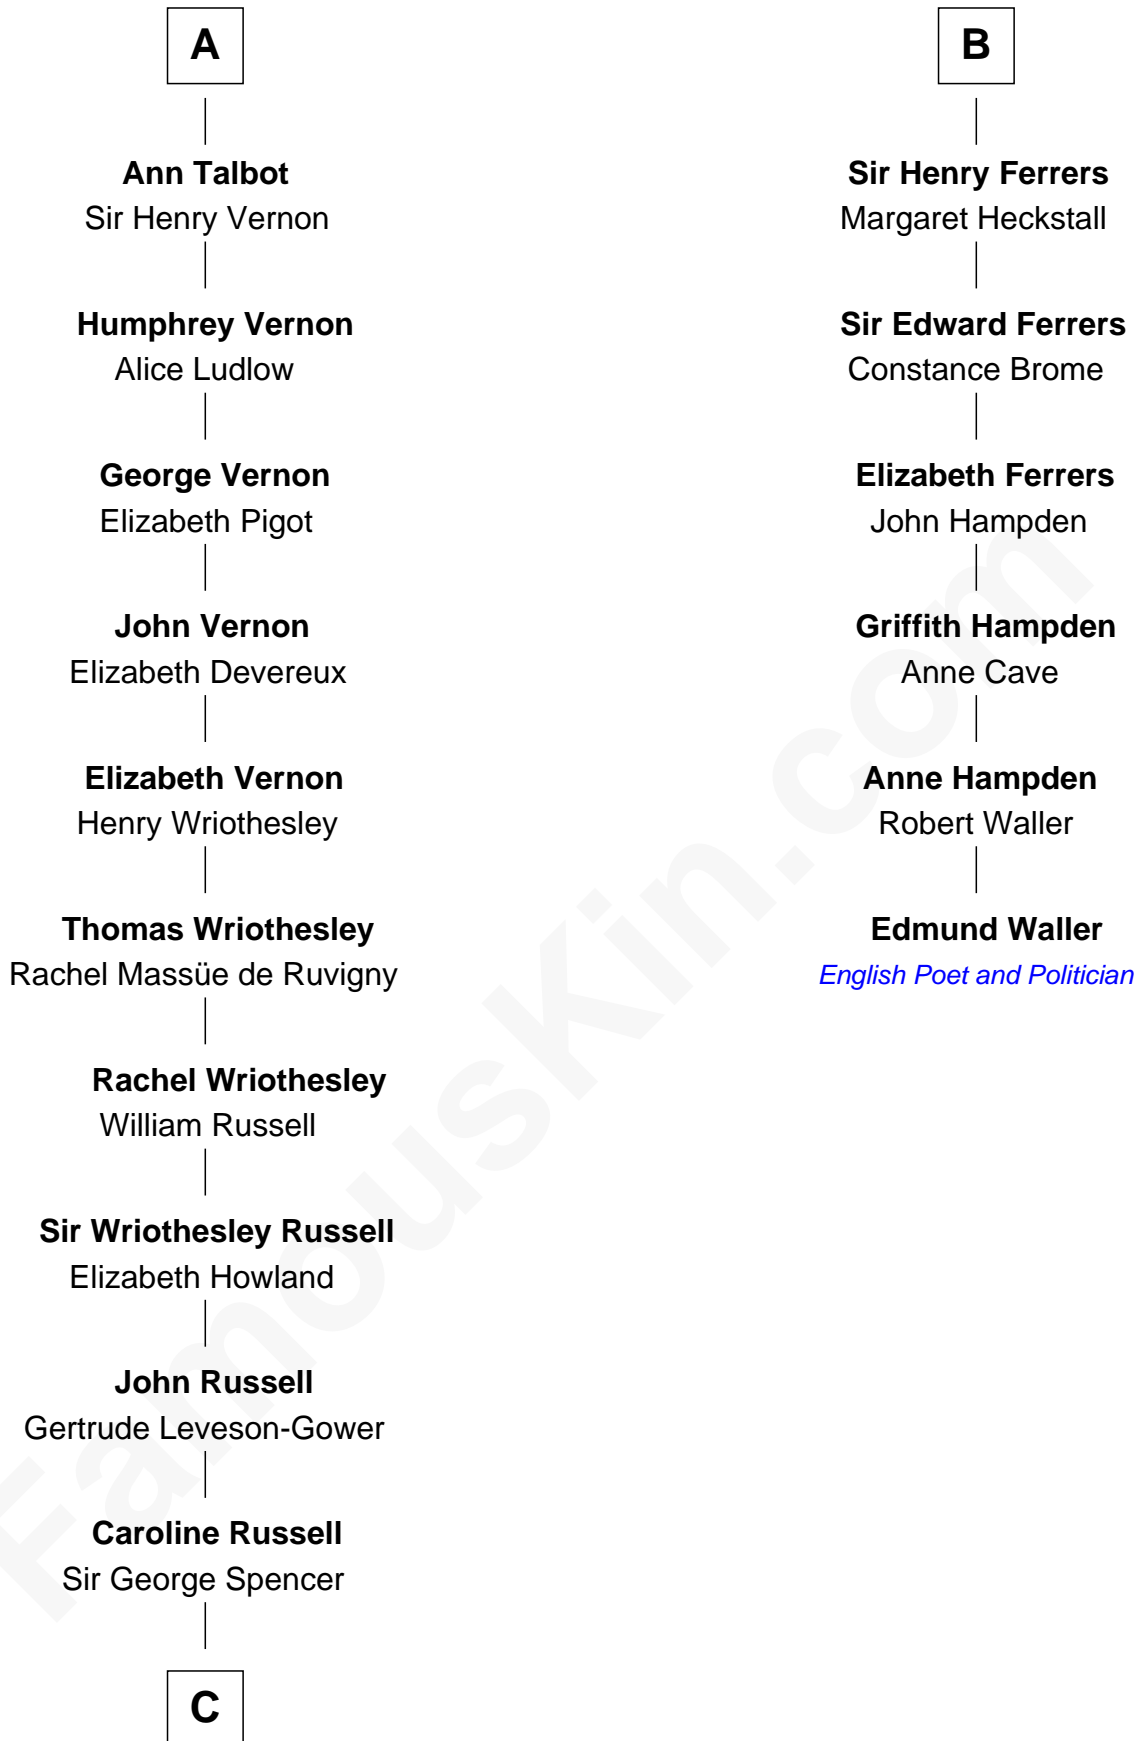

FamousKin.com

Relationship Chart of

Sir Winston Churchill

Prime Minister of the United Kingdom

12th cousin 9 times removed of

Edmund Waller

English Poet and Politician

C

George Spencer

Susan Stewart

Sir George Spencer-Churchill

Jane Stewart

Sir John Winston Spencer-Churchill

Frances Anne Emily Vane

Randolph Henry Spencer-Churchill

Jeanette Jerome