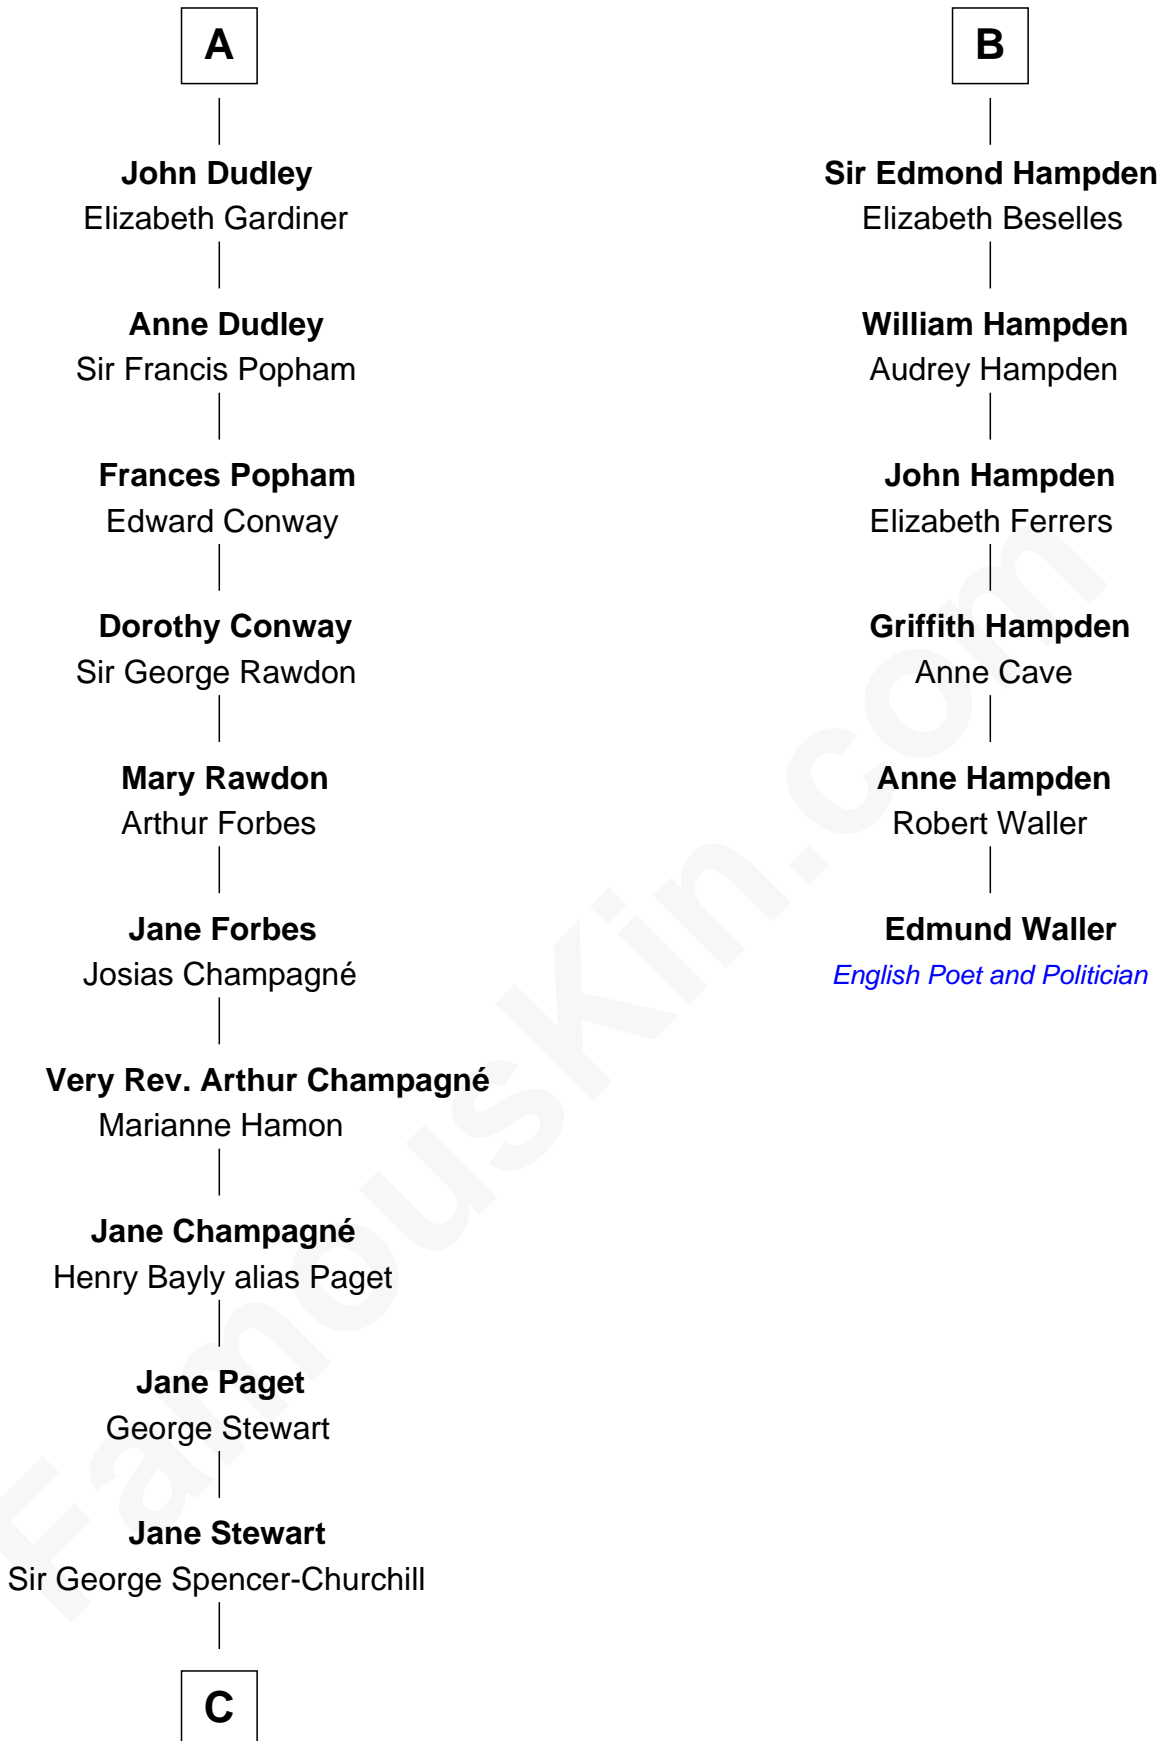

### Sir Winston Churchill

*Prime Minister of the United Kingdom*

12th cousin 7 times removed of

**Edmund Waller**

*English Poet and Politician*

**Sir William de Ferrers**

*with wife*  
*Margaret de Quincy*

*with wife*  
*Sibyl Marshal*

**James de Bohun**  
Joan de Brewes

**Sir John Berkeley**  
Elizabeth Betteshorne

**Sir John de Bohun**  
Cecily Filoll

**Elizabeth Berkeley**  
Sir John Sutton

**Sir John Bohun**  
Alice - - - - -

**Sir Edmund Sutton**  
Matilda Clifford

**Beatrice Bohun**  
Sir Stephen Popham

**Thomas Dudley**  
Grace Threlkeld

**Margery Popham**  
Thomas Hampden

**A**

**B**

C

—  
**Sir John Winston Spencer-Churchill**

Frances Anne Emily Vane