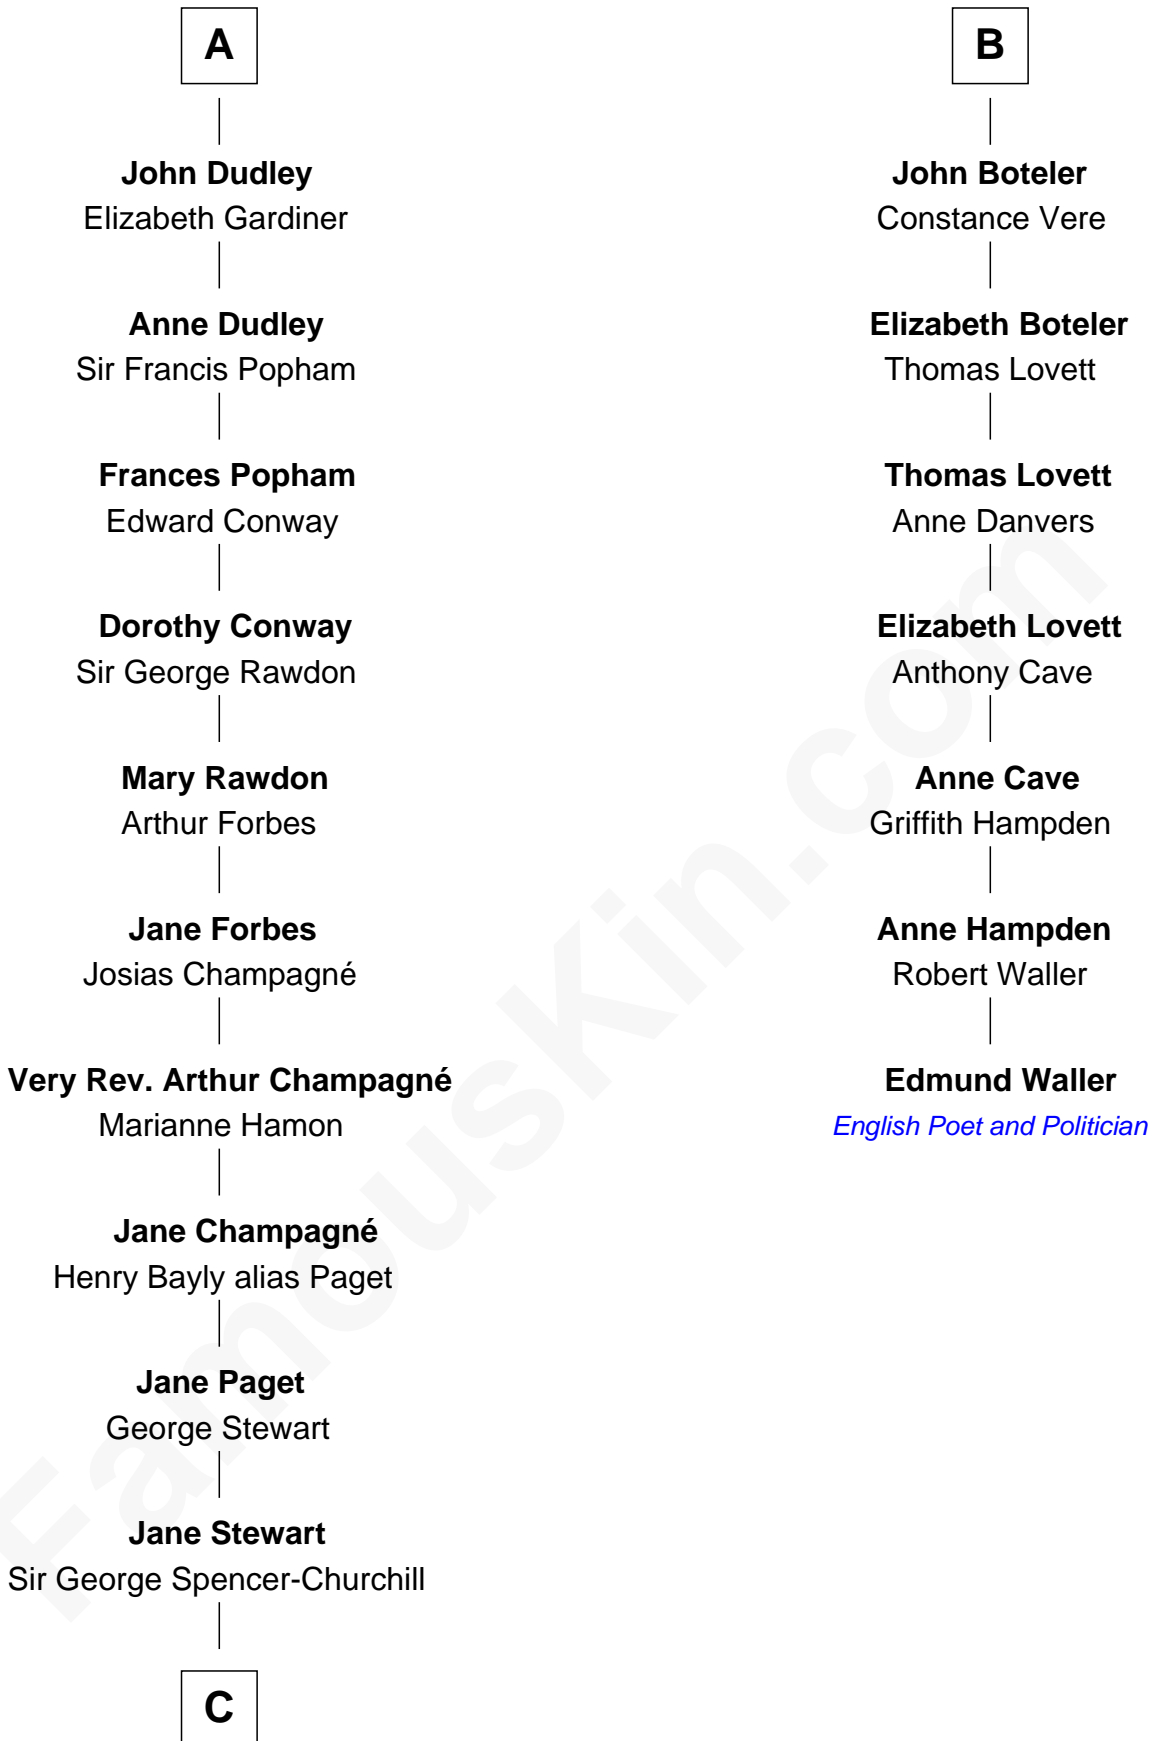

FamousKin.com

Relationship Chart of

Sir Winston Churchill

Prime Minister of the United Kingdom

13th cousin 6 times removed of

Edmund Waller

English Poet and Politician

Sir William de Cantilupe

Eve de Braiose

C

—
Sir John Winston Spencer-Churchill

Frances Anne Emily Vane

—
Randolph Henry Spencer-Churchill

Jeanette Jerome

—
Sir Winston Churchill

Prime Minister of the United Kingdom