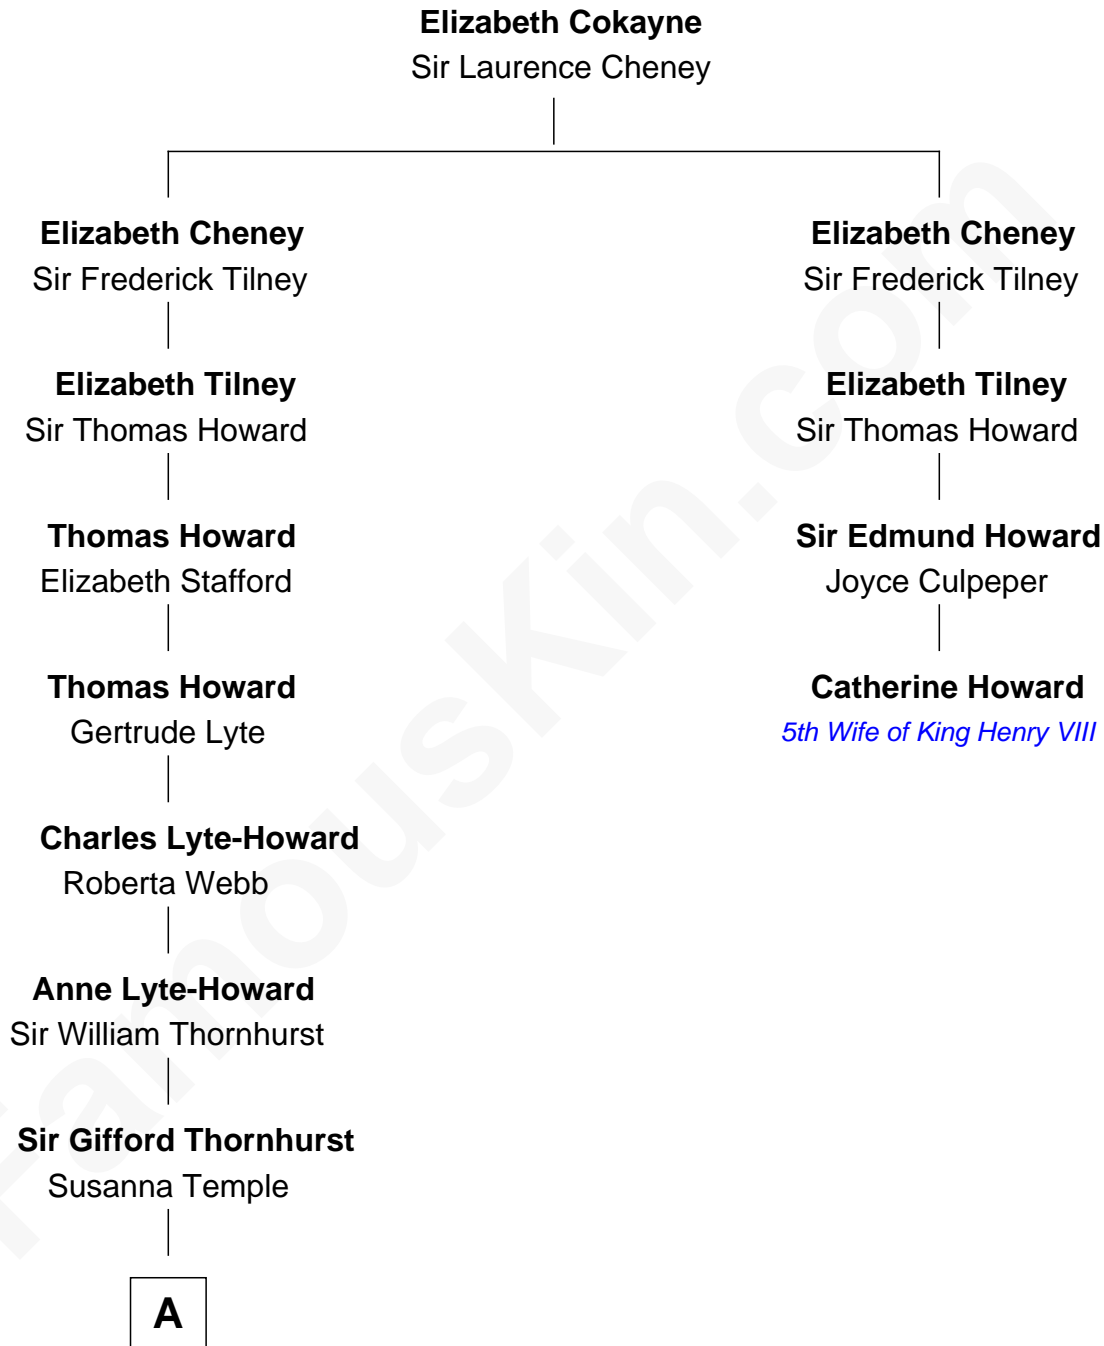

FamousKin.com

Relationship Chart of

Sir Winston Churchill

Prime Minister of the United Kingdom

3rd cousin 13 times removed of

Catherine Howard

5th Wife of King Henry VIII

A

Frances Thornhurst

Richard Jennings

Sarah Jennings

John Churchill

Anne Churchill

Sir Charles Spencer

Sir Charles Spencer

Elizabeth Trevor