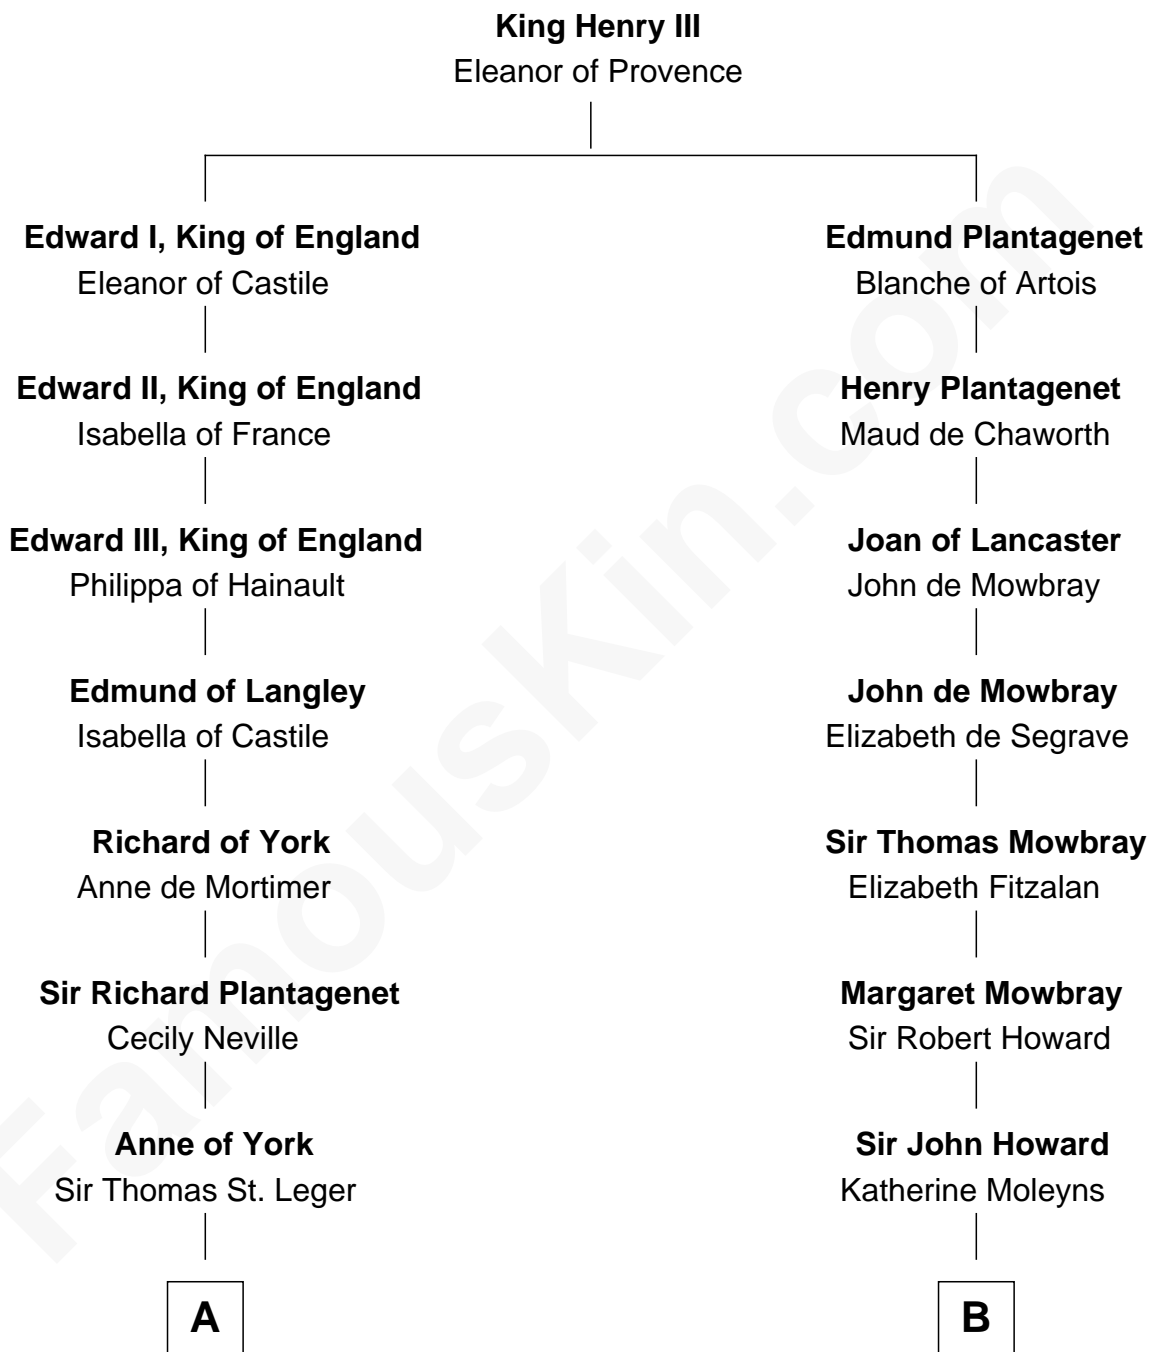

FamousKin.com

Relationship Chart of Sir Winston Churchill

Prime Minister of the United Kingdom

9th cousin 11 times removed of

Catherine Howard

5th Wife of King Henry VIII

C

—
Jane Stewart

Sir George Spencer-Churchill

—
Sir John Winston Spencer-Churchill

Frances Anne Emily Vane

—
Randolph Henry Spencer-Churchill

Jeanette Jerome

—
Sir Winston Churchill

Prime Minister of the United Kingdom

FamousKin.com