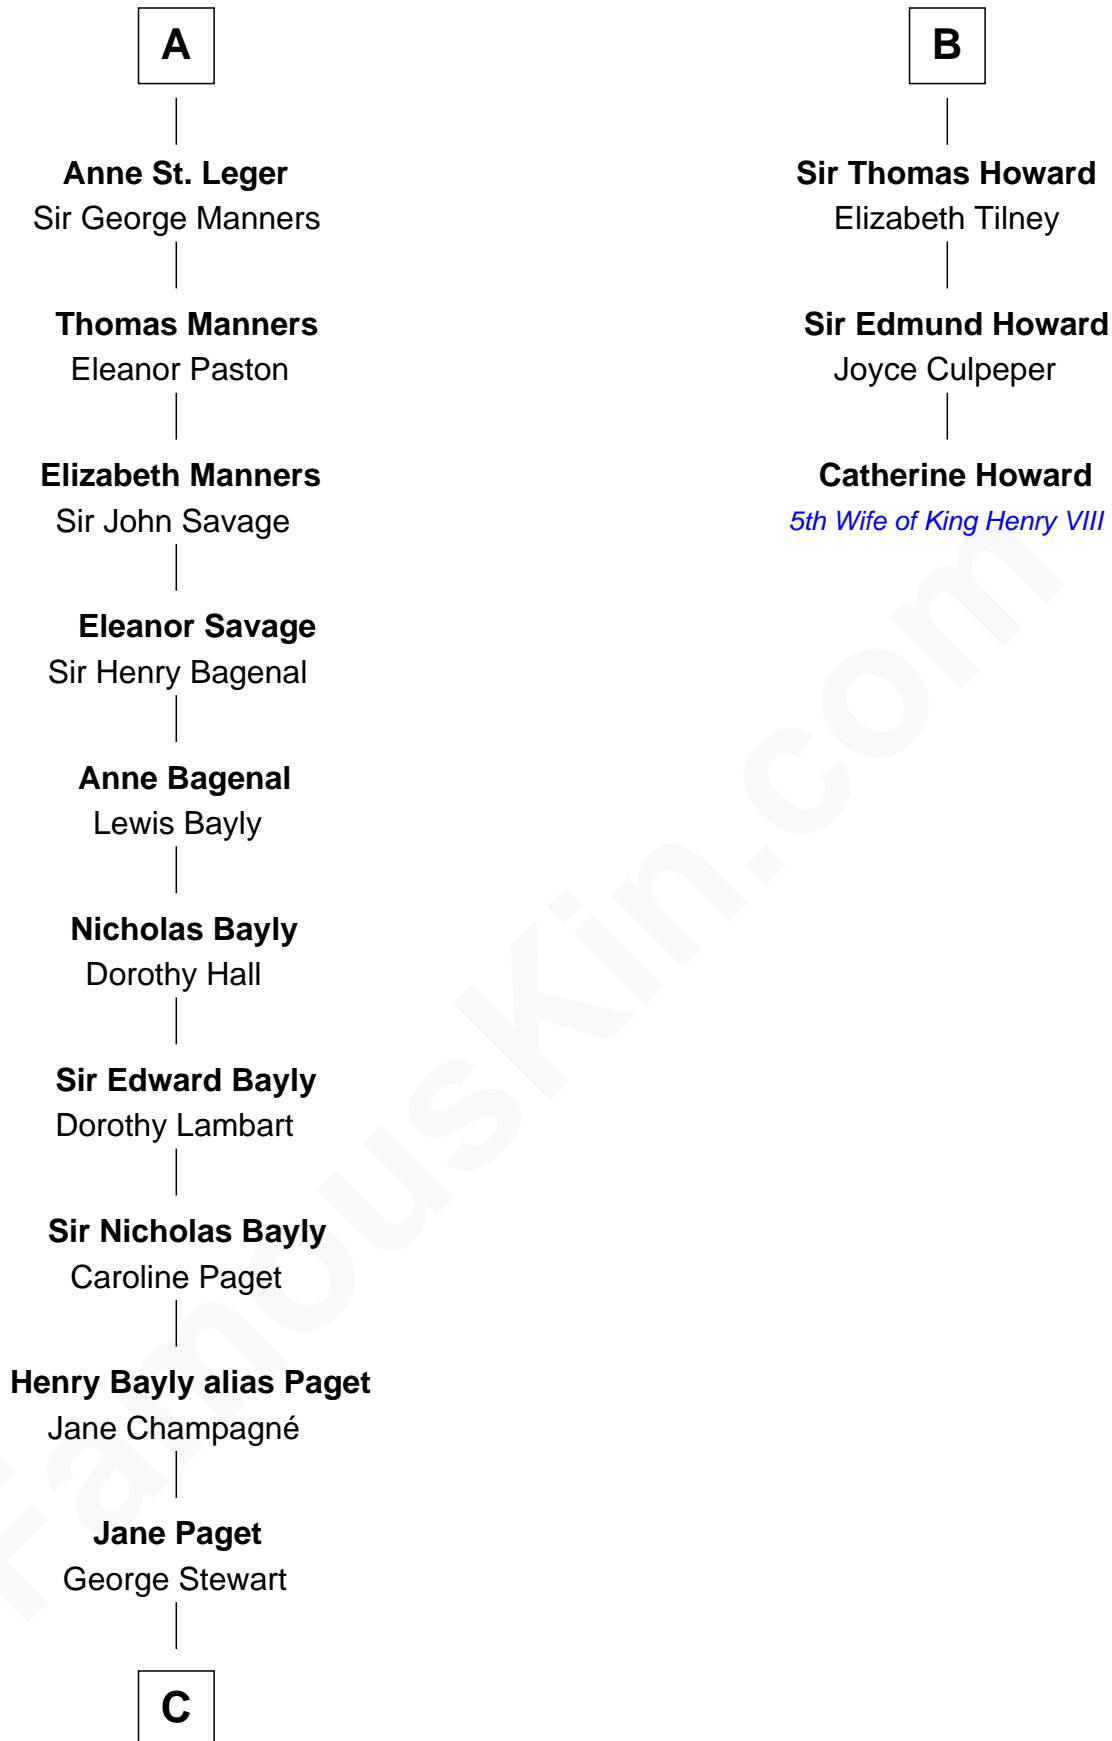

FamousKin.com

Relationship Chart of Sir Winston Churchill

Prime Minister of the United Kingdom

9th cousin 11 times removed of

Catherine Howard

5th Wife of King Henry VIII

C

—
Jane Stewart

Sir George Spencer-Churchill

—
Sir John Winston Spencer-Churchill

Frances Anne Emily Vane

—
Randolph Henry Spencer-Churchill

Jeanette Jerome

—
Sir Winston Churchill

Prime Minister of the United Kingdom

FamousKin.com